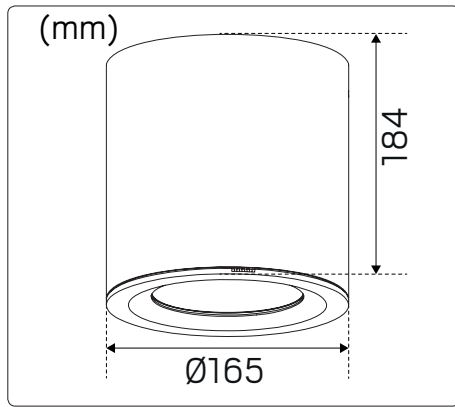

# hidealite

E-nr	Sno	El.nr	GTIN	Name	LED color	Color	Unit effect
74 668 54	42 895 54	32 269 26	7392971129594	Level Maxi Tube 3000K	3000K	White	27W
74 668 55	42 895 55	32 269 27	7392971129600	Level Maxi Tube DALI 3000K	3000K	White	27W
74 638 90	42 028 16	32 139 10	7392971126500	Level Maxi Glass Front Ring (Accessories)		White	

### With front ring

	lm	cd	Power inc driver	Beam angle
L	2450	2250	27W	65°
M	2200	2300	27W	60°
H	1950	2350	27W	55°

### With glass front ring

	lm	cd	Power inc driver	Beam angle
L	2200	2000	27W	65°
M	2000	1950	27W	60°
H	1800	1900	27W	55°

**FRAMELIGHT**

sales@frame-light.com.au | frame-light.com.au