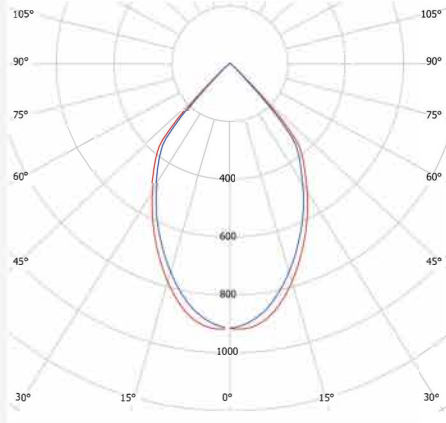

### LIGHT TECHNICAL DATA

<b>Light Source:</b>	LED
<b>Light Source Included (type):</b>	LED not exchangeable
<b>LED Colour:</b>	Warm White
<b>Colour Temperature (K):</b>	3000
<b>Colour Rendering Index (Ra):</b>	>80
<b>Colour Consistency (SDCM):</b>	3
<b>Luminous Intensity (cd):</b>	2250
<b>Luminaire Lumen (lm):</b>	2450
<b>Beam Angle (°):</b>	65
<b>Light sharing:</b>	Symmetric
<b>Light Outlet:</b>	Direct
<b>Number of Lamps (pcs):</b>	1
<b>Number of LED (pcs):</b>	1
<b>Life Time:</b>	L80 100 000h Ta 25°C
<b>Nominal Life Time (h):</b>	100000
<b>Lumen maintenance 50 000h:</b>	L92
<b>Lumen maintenance 100 000h:</b>	L87
<b>LLMF @ 50 000h:</b>	0,92
<b>LLMF @ 100 000h:</b>	0,87
<b>Life Time Driver:</b>	50 000h/10%

## MEASUREMENT AND INSTALLATION

Operation Environment:	Indoor / dry locations
IP Degree of Protection:	20
Installation:	Surface mounted, Pendant
Mounting Installation:	Screw Mounting
Approval Marks:	CE, SELV
Protection Class:	I
Height (mm):	184
Diameter (mm):	165
Weight (kg):	2,4
Height Exterior Part (mm):	184