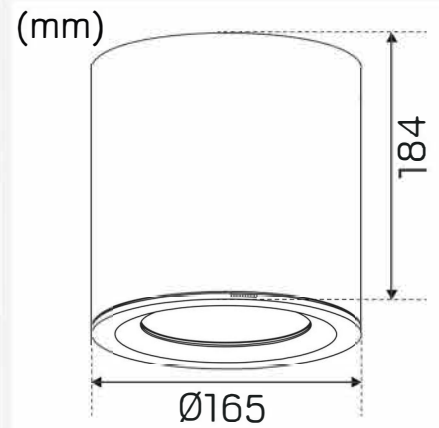

### LIGHT TECHNICAL DATA

<b>Light Source:</b>	LED
<b>Light Source Included (type):</b>	LED not exchangeable
<b>LED Colour:</b>	Warm White
<b>Colour Temperature (K):</b>	3000
<b>Colour Rendering Index (Ra):</b>	>80
<b>Colour Consistency (SDCM):</b>	3
<b>Luminous Intensity (cd):</b>	2250
<b>Luminaire Lumen (lm):</b>	2450
<b>Beam Angle (°):</b>	65
<b>Light sharing:</b>	Symmetric
<b>Light Outlet:</b>	Direct
<b>Number of Lamps (pcs):</b>	1
<b>Number of LED (pcs):</b>	1
<b>Life Time:</b>	L80 100 000h Ta 25°C
<b>Nominal Life Time (h):</b>	100000
<b>Lumen maintenance 50 000h:</b>	L92
<b>Lumen maintenance 100 000h:</b>	L87
<b>LLMF @ 50 000h:</b>	0,92
<b>LLMF @ 100 000h:</b>	0,87
<b>Life Time Driver:</b>	50 000h/10%

## MEASUREMENT AND INSTALLATION

Operation Environment:	Indoor / dry locations
IP Degree of Protection:	20
Installation:	Surface mounted, Pendant
Mounting Installation:	Screw Mounting
Approval Marks:	CE, SELV
Protection Class:	I
Height (mm):	184
Diameter (mm):	165
Weight (kg):	2,4
Height Exterior Part (mm):	184