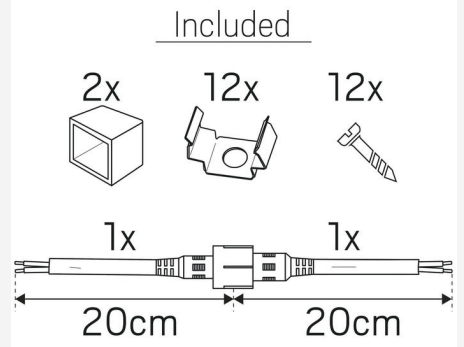

This luminaire contains built-in LED lamps.

The lamps cannot be changed in the luminaire.

LED

hideolite LEDstrip Neon Top 874/2012