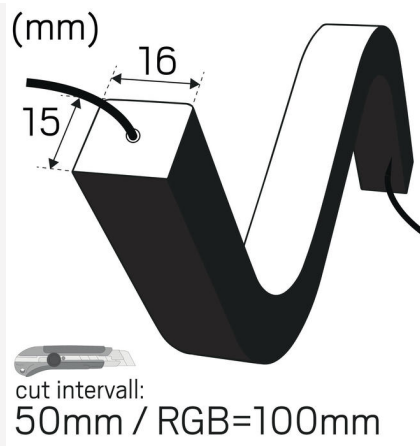

**A** **LEDSTRIP NEON TOP 3000K LPM**

Top bending LEDstrip IP68 giving a homogenous lighting without accessories. Polyurethane encapsulation protects and provides superior service life with increased flexibility. Resistant to pressure and can handle tough ambient temperatures both indoors and outdoors. Stick-free, does not absorb dirt and is easy to clean. Comes in rolls with two 20cm connecting cables with IP65 couplings and clips. Also available made to measure in optional lengths up to 8m in 5cm intervals. At lengths over 5m, two lengths are delivered which need to be linked together. Connects to 24VDC, drivers ordered separately.

## OPERATION AND CONNECTION

Driver Included:	No
Driver Model:	Constant Voltage
Connection (type):	Screw Connection, Cable
Length Connection (cm):	30
Connection (mm2):	2x0,5
Max. Tc (°C):	80
Dimmable:	Yes

## MEASUREMENT AND INSTALLATION

Operation Environment:	Indoor / wet locations, Outdoor
IP Degree of Protection:	68
Installation:	Surface mounted
Mounting Installation:	Clips
Approval Marks:	CE
Filament Test IEC 695-2-1(°C):	650
Protection Class:	III
Length (mm):	1000
Width (mm):	16
Height (mm):	15
Weight (kg):	0,45

## FIBRES AND STRIPS

Min. Bend Radius (mm):	150
Min. Length (m):	0,05
Max. Length (m):	8
Cutting Increments (mm) :	50

 This luminaire contains built-in LED lamps.

The lamps cannot be changed in the luminaire.