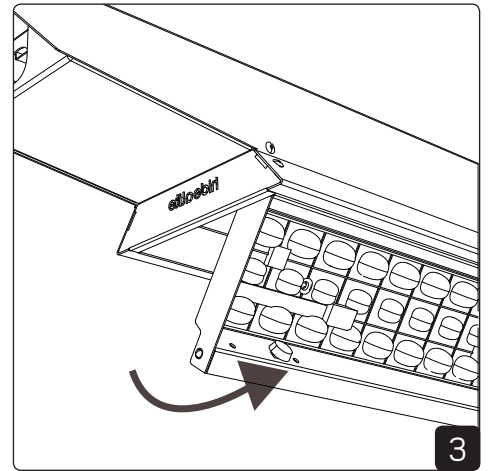

Mounting Surface

Mounting Wire

Connection

Strain relief optional if needed

Open fixture

DIP-dim only on ON/OFF

ON

OFF