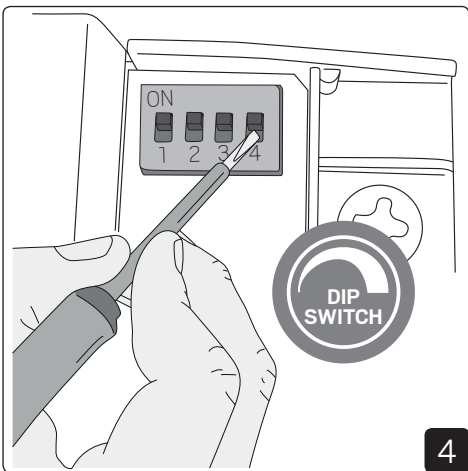

Mounting Surface

Mounting Wire

Connection

Strain relief optional if needed

Open fixture

DIP-dim only on ON/OFF

ON

OFF