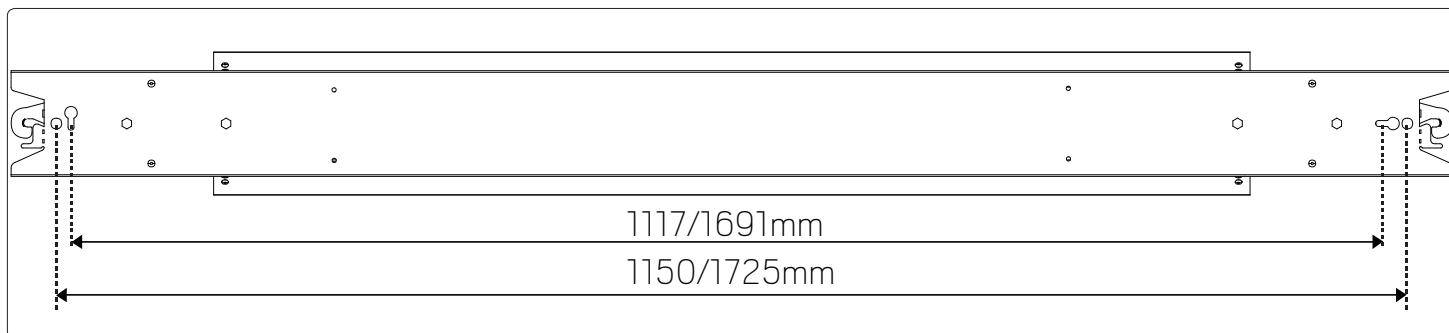

Mounting Surface

Mounting Wire

Connection

Strain relief optional if needed

Open fixture

DIP-dim only on ON/OFF

ON

OFF