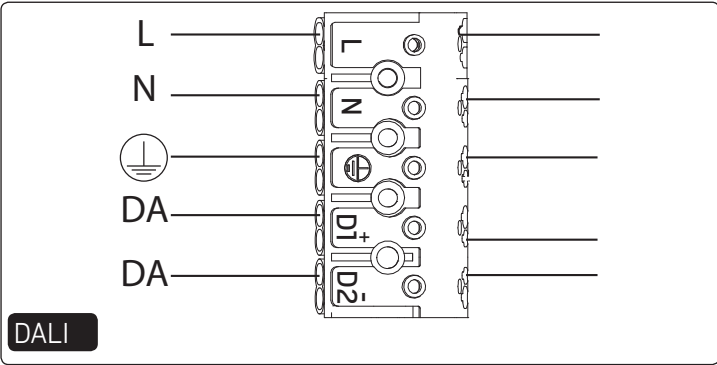

DALI/Push 230V

DALI