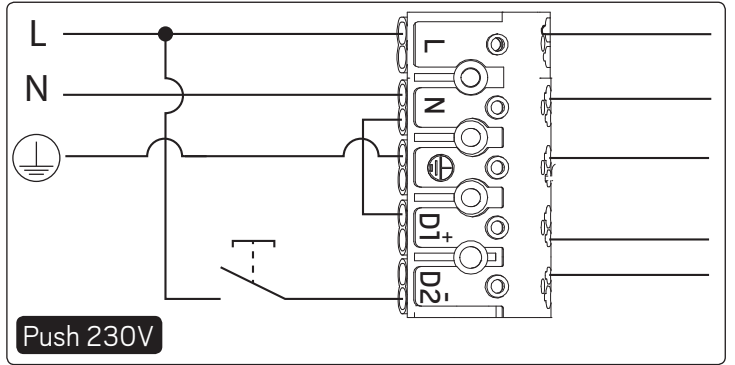

Mounting Surface

Mounting Wire

Connection

Strain relief optional if needed

Open fixture

DIP-dim only on ON/OFF

ON

OFF

	Indline L	Indline XL				
mA	Watt	Watt	1	2	3	4
325	31	57	-	-	-	-
400	38	69	-	-	ON	ON
500	48	85	-	ON	ON	ON
600	58	100	ON	-	ON	ON
700	69	115	ON	ON	ON	ON

Indline L	30°	60°	90°
31W	5550lm	5300lm	5250lm
38W	6700lm	6400lm	6350lm
48W	8000lm	7650lm	7700lm
58W	9600lm	9050lm	9050lm
69W	10100lm	10700lm	10500lm

Indline XL	30°	60°	90°
57W	8800lm	9650lm	9150lm
69W	10550lm	11600lm	10950lm
85W	12650lm	13900lm	13100lm
100W	14550lm	16100lm	15000lm
115W	16300lm	17300lm	17250lm

ON/OFF

DALI/Push 230V

DALI

Push 230V