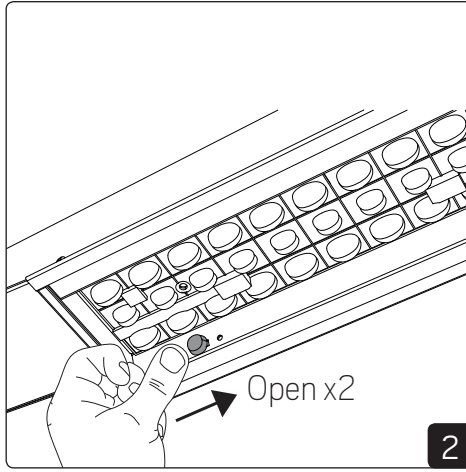

Mounting Surface

Mounting Wire

Connection

Strain relief optional if needed

Open fixture

DIP-dim only on ON/OFF

ON

OFF