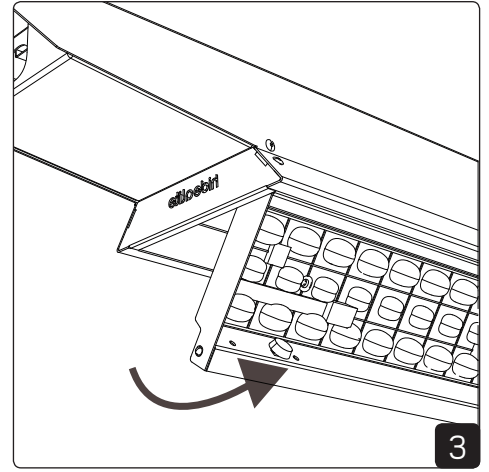

Mounting Surface

Mounting Wire

Connection

Strain relief optional if needed

Open fixture

DIP-dim only on ON/OFF

ON

OFF