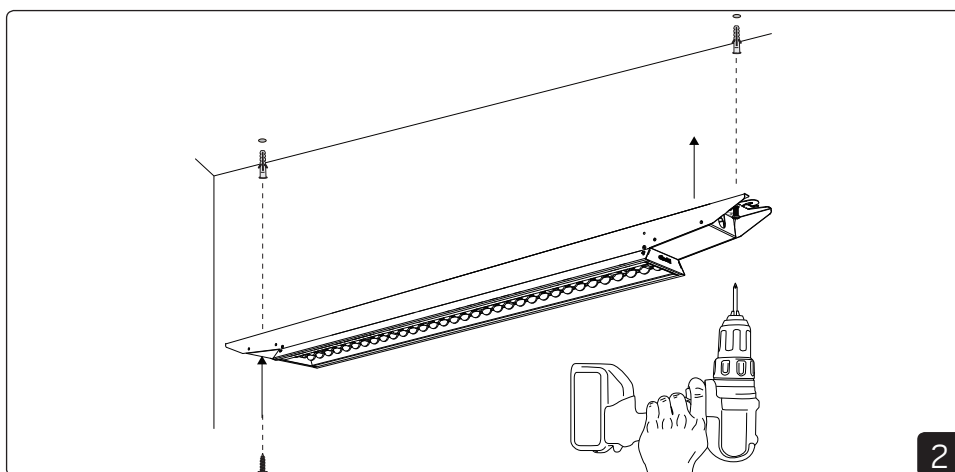

Mounting Surface

Mounting Wire

Connection

Strain relief optional if needed

Open fixture

DIP-dim only on ON/OFF

ON

OFF