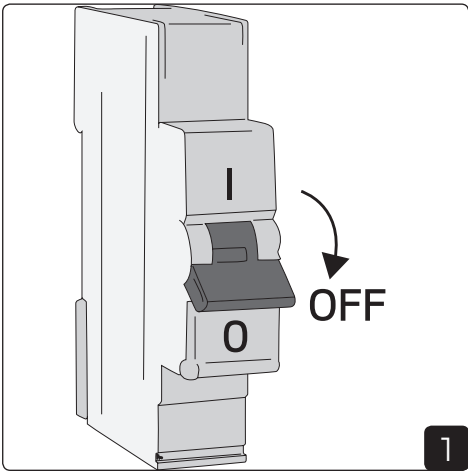

Mounting Surface

Mounting Wire

Connection

Strain relief optional if needed

Open fixture

DIP-dim only on ON/OFF

ON

OFF