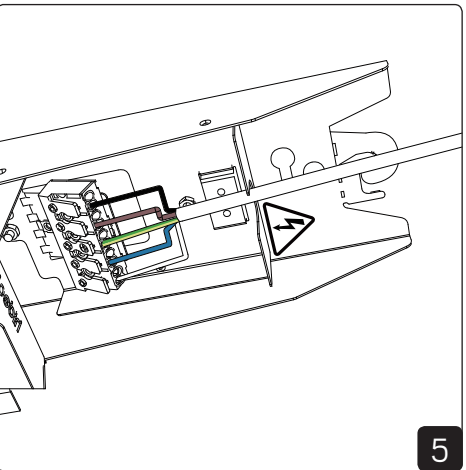

Mounting Surface

Mounting Wire

Connection

Strain relief optional if needed

Open fixture

DIP-dim only on ON/OFF

ON

OFF