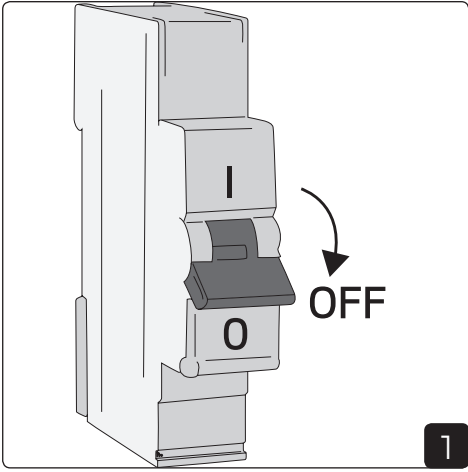

Mounting Surface

Mounting Wire

Connection

Strain relief optional if needed

Open fixture

DIP-dim only on ON/OFF

ON

OFF