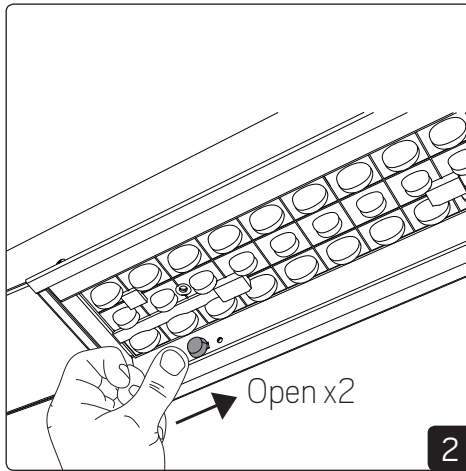

Mounting Surface

Mounting Wire

Connection

Strain relief optional if needed

Open fixture

DIP-dim only on ON/OFF

ON

OFF