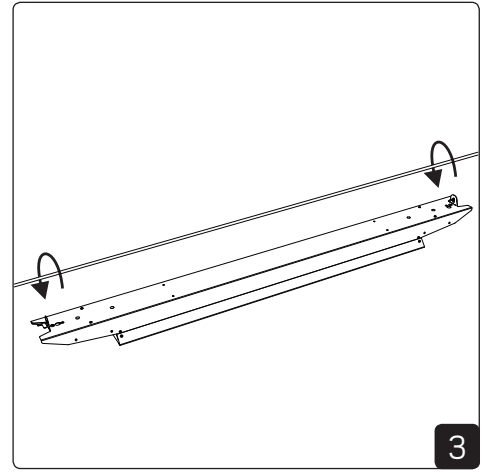

Mounting Surface

Mounting Wire

Connection

Strain relief optional if needed

Open fixture

DIP-dim only on ON/OFF

ON

OFF