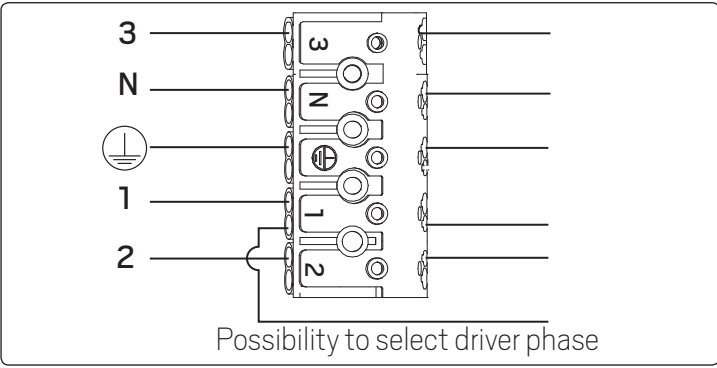

ON/OFF

DALI/Push 230V

DALI

Push 230V