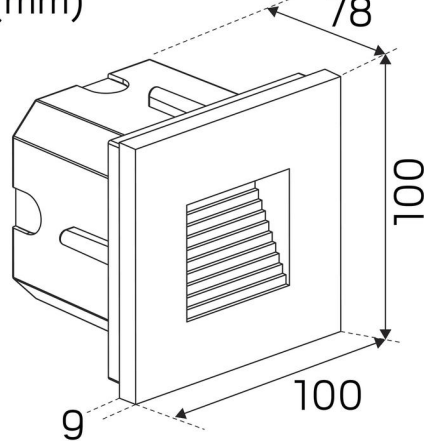

This luminaire contains built-in LED lamps.

The lamps cannot be changed in the luminaire.

hidealite Indicate Multi 874/2012

A++
A+
A
B
C
D
E

LED

(mm)

(mm)

(mm)