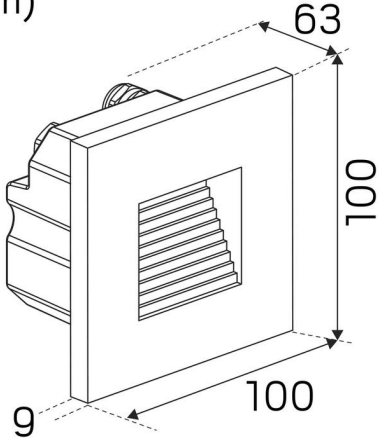

This luminaire contains built-in LED lamps.

The lamps cannot be changed in the luminaire.

hidealite Indicate Multi 874/2012

A++
A+
A
B
C
D
E

LED

(mm)

(mm)

(mm)