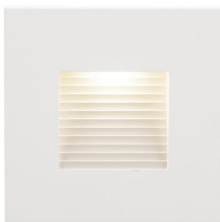

A+

INDICATE MULTI WHITE

Decorative lighting with multichip technology for wall recesses with stylish design. Installed to highlight or illuminate alleys, walls or stairways. Integrated driver for direct 230V connection. Classified IP65, suitable both inside and out with 3000K for halogen character. There are three front covers available so you can choose light distribution to give your luminaire a new appearance. Note! The build dimensions depend on method of installation. Please follow the user instructions. Comes with plastic mounting box.

COLOR AND MATERIAL

Material:	Aluminium
Color:	White
Color Code (RAL):	9016

MEASUREMENT AND INSTALLATION

Operation Environment:	Indoor / wet locations, Outdoor
IP Degree of Protection:	65
Installation:	Built-in
Mounting Installation:	Screw Mounting
Ceiling Thickness Interval (mm):	5
Fire Safety Marks:	Not in insulation without protection cover
Approval Marks:	CE
Protection Class:	I
Width (mm):	100
Height (mm):	100
Depth (mm):	72
Weight (kg):	0,42
Min. Built-in (mm):	95x95x70
Height Recessed Part (mm):	63
Height Exterior Part (mm):	9
Built-in LxB (mm):	77x77