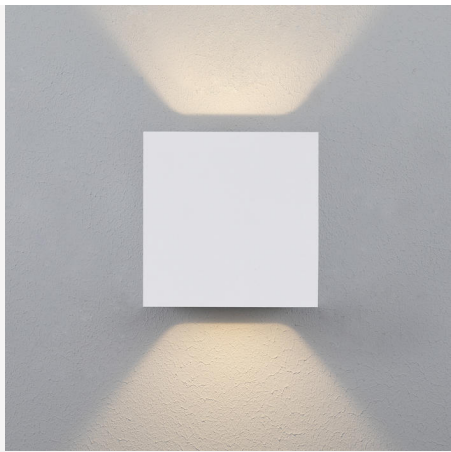

A+

CUBE XL II WHITE 3000K

Impact resistant wall luminaire in cube-shaped timeless design for illumination of larger facades and entrances. Big brother in the Cube family. Easily installed and ready for direct connection to 230V. Simple installation thanks to separate rear element and push-in, loop-in, loop-out terminal block. Spacers for surface-mounted cable routing included. IP65 rating and durable powder coating for tough environments. Integrated driver with separate adjustable light level via DIP-switch for up or downlight, 60% and 100%.

DESCRIPTION

GTIN:	7392971135755
Item Name:	Cube XL II White 3000K
Warranty:	5 years

LIGHT TECHNICAL DATA

Light Source:	LED
Light Source Included (type):	LED not exchangeable
LED Colour:	Warm White
Colour Temperature (K):	3000
Colour Rendering Index (Ra):	>80
Colour Consistency (SDCM):	3
Luminous Intensity (cd):	617
Luminaire Lumen (lm):	1890
Beam Angle (°):	80
Light sharing:	Symmetric
Light Outlet:	Direct
Number of Lamps (pcs):	2
Number of LED (pcs):	2
Life Time:	L70 75 000h Ta 25°C
Nominal Life Time (h):	75000
Life Time Driver:	50 000h/10%

COLOR AND MATERIAL

Material:	Aluminium
Color:	White
Color Code (RAL):	9016
Halogen free:	No

MEASUREMENT AND INSTALLATION

Operation Environment:	Indoor / wet locations, Outdoor
IP Degree of Protection:	65
Installation:	Surface mounted
Mounting Installation:	Screw Mounting
Approval Marks:	CE
Impact Strength:	IK10
Protection Class:	I
Width (mm):	150
Height (mm):	150
Depth (mm):	150
Weight (kg):	3,13