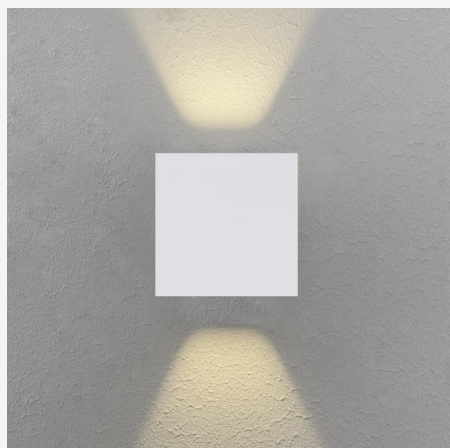

A+

CUBE II WHITE 3000K

The simple and clean design makes our popular Cube a classic favourite that illuminates your facade and creates a welcoming appearance. Separate rear element with dual cable bushings and push-in, loop-in, loop-out terminal block for easy installation. IP65 rating and durable surface treatment with sandblasted finish. Integrated driver with adjustable light level via DIP switch. Can be dimmed using external driver. Spacer for surface-mounted cable routing available as an accessory.

DESCRIPTION

GTIN:	7392971129020
Item Name:	Cube II White 3000K
Warranty:	5 years

LIGHT TECHNICAL DATA

Light Source:	LED
Light Source Included (type):	LED not exchangeable
LED Colour:	Warm White
Colour Temperature (K):	3000
Colour Rendering Index (Ra):	>80
Colour Consistency (SDCM):	3
Luminous Intensity (cd):	2x190
Luminaire Lumen (lm):	310
Beam Angle (°):	50
Light sharing:	Symmetric
Light Outlet:	Direct
Number of Lamps (pcs):	2
Number of LED (pcs):	2
Life Time:	L70 50 000h Ta 25°C
Nominal Life Time (h):	50000

COLOR AND MATERIAL

Material:	Aluminium
Color:	White
Color Code (RAL):	9016

MEASUREMENT AND INSTALLATION

Operation Environment:	Indoor / wet locations, Outdoor
IP Degree of Protection:	65
Installation:	Surface mounted
Mounting Installation:	Screw Mounting
Approval Marks:	CE
Impact Strength:	IK09
Protection Class:	I
Width (mm):	100
Height (mm):	100
Depth (mm):	100
Weight (kg):	1