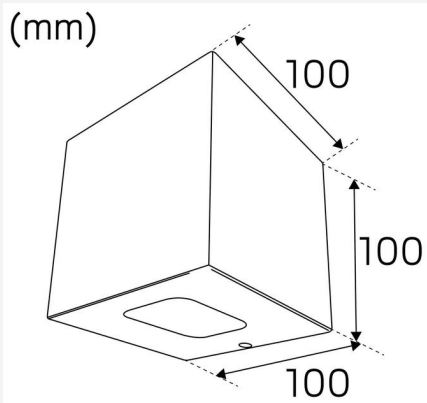

COLOR AND MATERIAL

Material:	Aluminium
Color:	White
Color Code (RAL):	9016

MEASUREMENT AND INSTALLATION

Operation Environment:	Indoor / wet locations, Outdoor
IP Degree of Protection:	65
Installation:	Surface mounted
Mounting Installation:	Screw Mounting
Approval Marks:	CE
Impact Strength:	IK09
Protection Class:	I
Width (mm):	100
Height (mm):	100
Depth (mm):	100
Weight (kg):	1