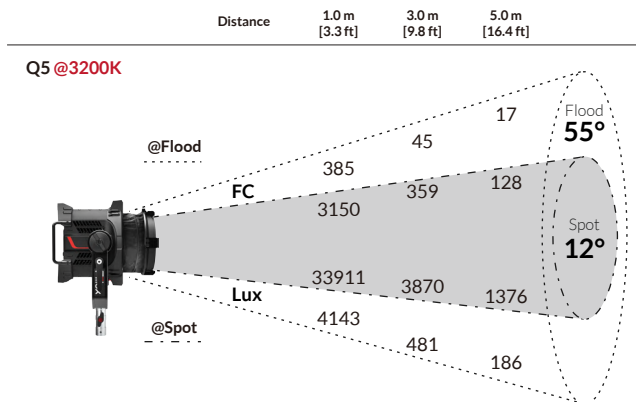

Fiilex **Q5** *COLOR* Cinematic LED Fresnel Light

SPECIFICATIONS

Fresnel Diameter	5"
Beam Angle	12°-55° with Fresnel (80° without fresnel)
CCT Range	2000-10000K continuous tuning + magenta/green shift
CRI	95 typical
Control Modes	RGBW, CCT, HSI, Gel Presets, Effects, CCT + RGBW, CCT + HSI, CIE xy
Dimming	100 - 0%
Dimming Modes	Smooth, Sharp
Light Engine	1x 165W DiCon Dense Matrix LED
Power Consumption	185W AC | 165W DC
DC Input	24-48V DC
AC Input	100-240V AC, 50-60Hz
Power Port	XLR-3
DMX Port	XLR-5
Weight	Fixture: 7.3lbs / 3.3kg | Power Supply: 2.6lbs / 1.2kg
Dimensions	11.1" x 7.2" x 13.2" / 28.3cm x 18.2cm x 33.6cm
Mount Type	Combo (baby stud female / junior stud male)
IP Rating	IP-24 (water-resistant)
Thermal Design	Aluminum extrusion cooling system w/ fan
Operating Temperature	32 - 104°F / 0 - 40°C

PHOTOMETRIC DATA