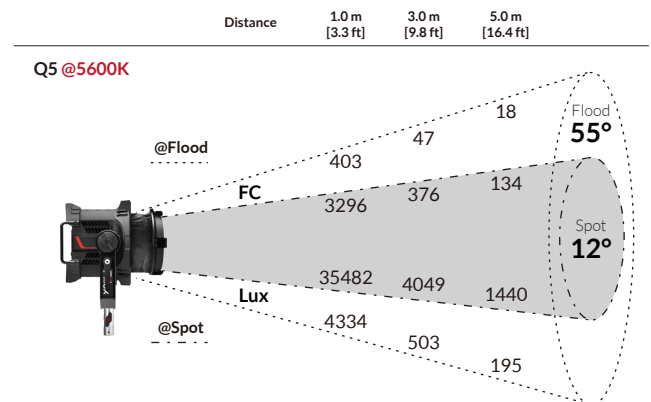

Fiilex **Q5** *COLOR* Cinematic LED Fresnel Light

SPECIFICATIONS

Fresnel Diameter	5"
Beam Angle	12°-55° with Fresnel (80° without fresnel)
CCT Range	2000-10000K continuous tuning + magenta/green shift
CRI	95 typical
Control Modes	RGBW, CCT, HSI, Gel Presets, Effects, CCT + RGBW, CCT + HSI, CIE xy
Dimming	100 - 0%
Dimming Modes	Smooth, Sharp
Light Engine	1x 165W DiCon Dense Matrix LED
Power Consumption	185W AC | 165W DC
DC Input	24-48V DC
AC Input	100-240V AC, 50-60Hz
Power Port	XLR-3
DMX Port	XLR-5
Weight	Fixture: 7.3lbs / 3.3kg | Power Supply: 2.6lbs / 1.2kg
Dimensions	11.1" x 7.2" x 13.2" / 28.3cm x 18.2cm x 33.6cm
Mount Type	Combo (baby stud female / junior stud male)
IP Rating	IP-24 (water-resistant)
Thermal Design	Aluminum extrusion cooling system w/ fan
Operating Temperature	32 - 104°F / 0 - 40°C

PHOTOMETRIC DATA