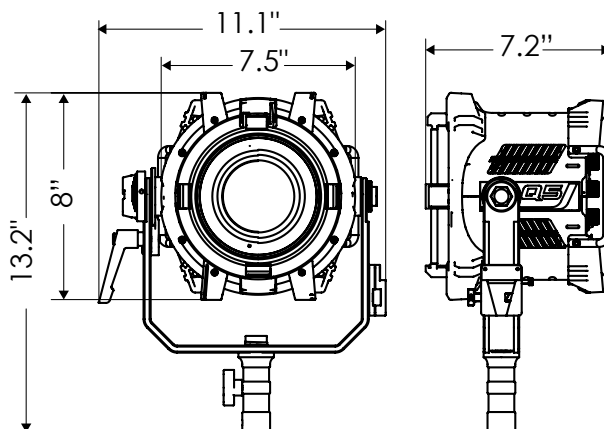

BEAM PROFILE

200602A1

FRAMELIGHT

sales@framelight.com.au | framelight.com.au