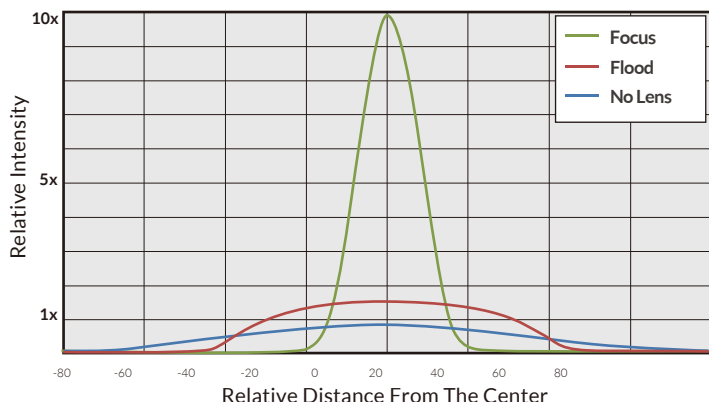

BEAM PROFILE

200602A1

FRAMELIGHT

sales@framelight.com.au | framelight.com.au