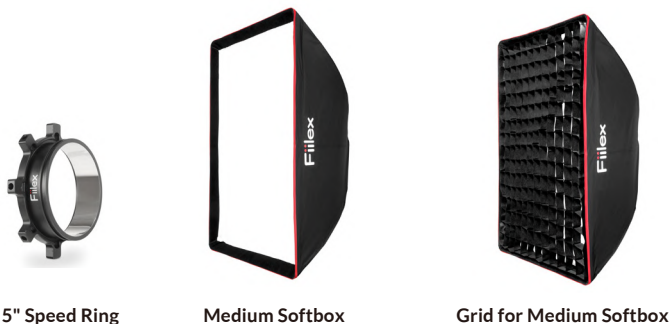

OPTIONAL ACCESSORIES

5" Speed Ring

Medium Softbox

Grid for Medium Softbox

200602A1