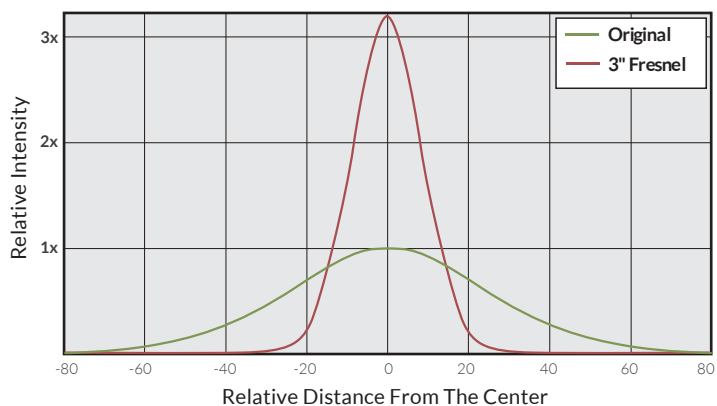

P3 COLOR

Portable LED Light

The **P3 Color** is a portable 90W LED fixture that packs a ton of features into its compact two pound frame. The P3's white light output ranges from 2000 - 10000K with excellent CRI, and its various color control modes allow users to access the full range of vibrant RGB illumination. At the core of the P3 is Fiilex's patented Dense Matrix LED, which is an extremely small light source capable of producing crisp shadows and clean barndoor cuts. Accessory attachments can diffuse or focus the P3's output. No other portable LED fixture can match the P3's combination of power, size, and versatility.

FEATURES

- 2000-10000K continuous CCT tuning
- 300W tungsten output (90W draw)
- High CRI values at every color temperature
- ± 1.00 magenta/green adjustment
- Dims to 0% without flicker or color shift
- Precise color calibration for consistent quality
- Available in portable three-light kits
- OLED display for monitoring settings
- DMX controllable (CCT, HSI, RGBW, Gel, Effects, CIE_xy, CCT + HSI, CCT + RGBW, etc.)
- Water resistant (IP-X5)
- Weighs less than 2 lbs
- Supports 12-30V battery input with D-Tap accessory

BEAM PROFILE

210224A

SPECIFICATIONS

Beam Angle	65° (20° with 3" fresnel)
CCT Range	2000 - 10000K continuous tuning
CRI	95 typical
TLCI	90 typical
Hue	±1.00 green / magenta
Dimming	100% - 0% flicker free
Light Engine	Dense Matrix LED
Power Draw	90W max
DC Input	12 - 30V DC (80W DC max)
AC Input	100 - 240V AC, 50 ~ 60Hz
DMX Control	CCT, HSI, RGBW, Gel, Effects, CIEy, CCT + HSI, CCT + RGBW, etc.
Display Type	OLED
Weight	1.85lbs / 0.84kg
Size (L x W x H)	4.7" x 5.6" x 8.1" / 11.9cm x 14.2cm x 20.6cm
Mount	Baby stud 5/8" female (16mm)
IP Rating	IP-X5 (water-resistant)
Thermal Design	Advanced vapor cooling system (fan cooled)
Operating Temperature	32 - 104°F / 0 - 40°C