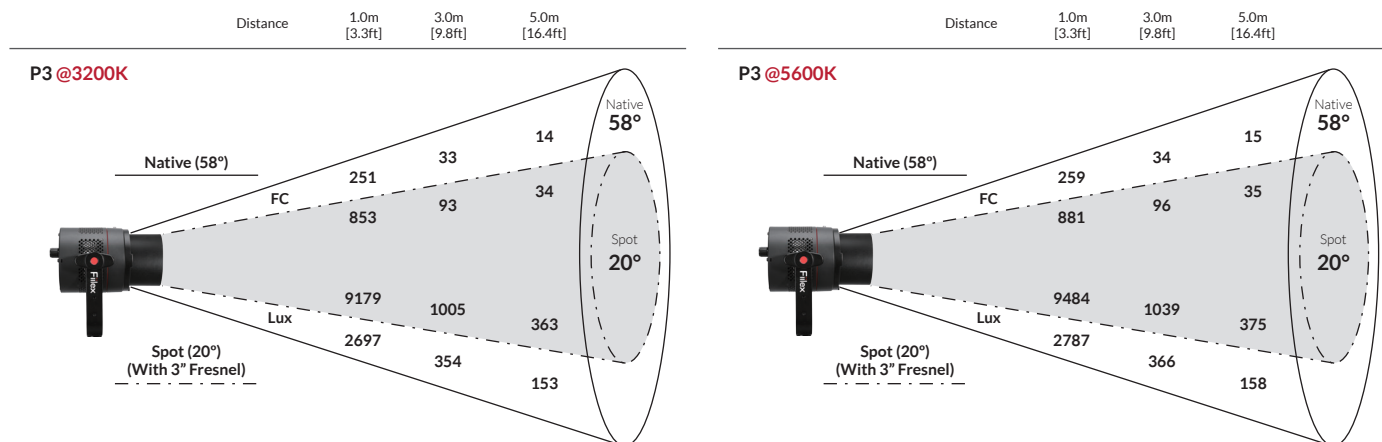

FEATURES

- 2000-10000K continuous CCT tuning
- 300W tungsten output (90W draw)
- High CRI values at every color temperature
- ± 1.00 magenta/green adjustment
- Dims to 0% without flicker or color shift
- Precise color calibration for consistent quality
- Available in portable three-light kits
- OLED display for monitoring settings
- DMX controllable (CCT, HSI, RGBW, Gel, Effects, CIE_xy, CCT + HSI, CCT + RGBW, etc.)
- Water resistant (IP-X5)
- Weighs less than 2 lbs
- Supports 12-30V battery input with D-Tap accessory

BEAM PROFILE

210224A

SPECIFICATIONS

Beam Angle	65° (20° with 3" fresnel)
CCT Range	2000 - 10000K continuous tuning
CRI	95 typical
TLCI	90 typical
Hue	±1.00 green / magenta
Dimming	100% - 0% flicker free
Light Engine	Dense Matrix LED
Power Draw	90W max
DC Input	12 - 30V DC (80W DC max)
AC Input	100 - 240V AC, 50 ~ 60Hz
DMX Control	CCT, HSI, RGBW, Gel, Effects, CIEy, CCT + HSI, CCT + RGBW, etc.
Display Type	OLED
Weight	1.85lbs / 0.84kg
Size (L x W x H)	4.7" x 5.6" x 8.1" / 11.9cm x 14.2cm x 20.6cm
Mount	Baby stud 5/8" female (16mm)
IP Rating	IP-X5 (water-resistant)
Thermal Design	Advanced vapor cooling system (fan cooled)
Operating Temperature	32 - 104°F / 0 - 40°C

PHOTOMETRIC DATA

OPTIONAL ACCESSORIES & KITS

Dome Diffuser (1-Stop)

20° Fresnel

D-Tap Cable - 24" Curled

V-Mount with 5/8" Baby Pin Receiver

DMX Adapter