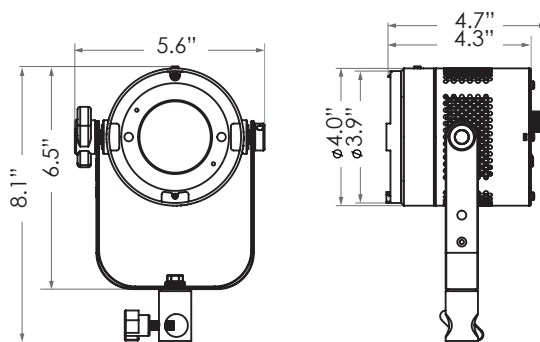

P3 COLOR

Portable LED Light

The **P3 Color** is a portable 90W LED fixture that packs a ton of features into its compact two pound frame. The P3's white light output ranges from 2000 - 10000K with excellent CRI, and its various color control modes allow users to access the full range of vibrant RGB illumination. At the core of the P3 is Fiilex's patented Dense Matrix LED, which is an extremely small light source capable of producing crisp shadows and clean barndoor cuts. Accessory attachments can diffuse or focus the P3's output. No other portable LED fixture can match the P3's combination of power, size, and versatility.

FEATURES

- 2000-10000K continuous CCT tuning
- 300W tungsten output (90W draw)
- High CRI values at every color temperature
- ± 1.00 magenta/green adjustment
- Dims to 0% without flicker or color shift
- Precise color calibration for consistent quality
- Available in portable three-light kits
- OLED display for monitoring settings
- DMX controllable (CCT, HSI, RGBW, Gel, Effects, CIE_xy, CCT + HSI, CCT + RGBW, etc.)
- Water resistant (IP-X5)
- Weighs less than 2 lbs
- Supports 12-30V battery input with D-Tap accessory

BEAM PROFILE

210224A

SPECIFICATIONS

Beam Angle	65° (20° with 3" fresnel)
CCT Range	2000 - 10000K continuous tuning
CRI	95 typical
TLCI	90 typical
Hue	±1.00 green / magenta
Dimming	100% - 0% flicker free
Light Engine	Dense Matrix LED
Power Draw	90W max
DC Input	12 - 30V DC (80W DC max)
AC Input	100 - 240V AC, 50 ~ 60Hz
DMX Control	CCT, HSI, RGBW, Gel, Effects, CIEy, CCT + HSI, CCT + RGBW, etc.
Display Type	OLED
Weight	1.85lbs / 0.84kg
Size (L x W x H)	4.7" x 5.6" x 8.1" / 11.9cm x 14.2cm x 20.6cm
Mount	Baby stud 5/8" female (16mm)
IP Rating	IP-X5 (water-resistant)
Thermal Design	Advanced vapor cooling system (fan cooled)
Operating Temperature	32 - 104°F / 0 - 40°C

PHOTOMETRIC DATA

OPTIONAL ACCESSORIES & KITS

Dome Diffuser (1-Stop)

20° Fresnel

D-Tap Cable - 24" Curled

V-Mount with 5/8" Baby Pin Receiver

DMX Adapter