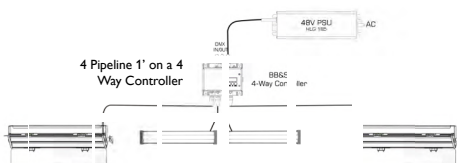

PIPELINE REFLECT™

Photometrics

2' 2-Bank Reflect

2' 2-Bank 3200°K						2' 2-Bank 5600°K					
Distance Feet	3	17	23	33	66	Distance Feet	3	17	23	33	66
Footcandles	145	36	16	9	6	Footcandles	178	45	20	11	7
Distance Meters	1	5	7	10	20	Distance Meters	1	5	7	10	20
LUX	1560	390	173	97	62	LUX	1916	479	213	120	77

4' 2-Bank Reflect

4' 2-Bank 3200°K						4' 2-Bank 5600°K					
Distance Feet	3	17	23	33	66	Distance Feet	3	17	23	33	66
Footcandles	290	72	32	18	12	Footcandles	356	90	40	22	14
Distance Meters	1	5	7	10	20	Distance Meters	1	5	7	10	20
LUX	3120	780	346	194	124	LUX	3832	958	426	240	154

6' 2-Bank Reflect

6' 2-Bank 3200°K						6' 2-Bank 5600°K					
Distance Feet	3	17	23	33	66	Distance Feet	3	17	23	33	66
Footcandles	406	100	45	26	16	Footcandles	470	117	53	29	20
Distance Meters	1	5	7	10	20	Distance Meters	1	5	7	10	20
LUX	4360	1089	485	272	175	LUX	5062	1266	562	316	203

8' 2-Bank Reflect

8' 2-Bank 3200°K						8' 2-Bank 5600°K					
Distance Feet	3	17	23	33	66	Distance Feet	3	17	23	33	66
Footcandles	602	150	68	38	23	Footcandles	665	166	75	42	25
Distance Meters	1	5	7	10	20	Distance Meters	1	5	7	10	20
LUX	6467	1618	719	403	260	LUX	7149	1788	794	445	287

**PIPELINE REFLECT
SKU NUMBERS**

BBS-3825 2' 2-Bank 3200°K
BBS-3827 2' 2-Bank 5600°K

BBS-3831 4' 2-Bank 3200°K
BBS-3833 4' 2-Bank 5600°K

BBS-3834 6' 2-Bank 3200°K
BBS-3836 6' 2-Bank 5600°K

BBS-3837 8' 2-Bank 3200°K
BBS-3839 8' 2-Bank 5600°K

BB&S SALES INTERNATIONAL
sales@brothers-sons.dk
Tel +45 70 27 42 41

BB&S SALES U.S.A.
info@bbslighting.com
Tel 1-800-820-6610

BB&S RENTAL & SALES SUPPORT
info@bbsrentalsupport.com
Tel +46 70 333 78 00

Connect with us on social media