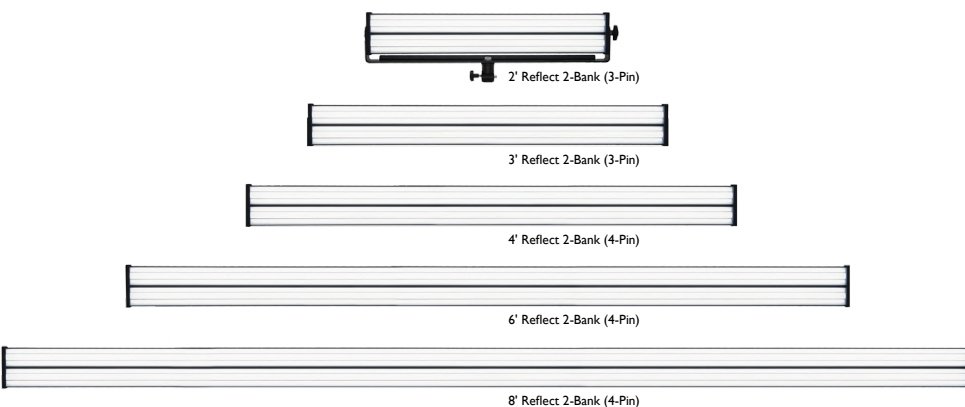

4-pin car cable with a splitter for 2 channels on 4-way Controller

Reflect Dual Mini Yoke

Reflect Quad Mini Yoke

Easy Mounting

Another benefit is the Reflect housing's easy mounting capability. A built-in T-Track solution allows for mounting onto grids or they can stack onto each other side-by-side.

4-WAY Controller