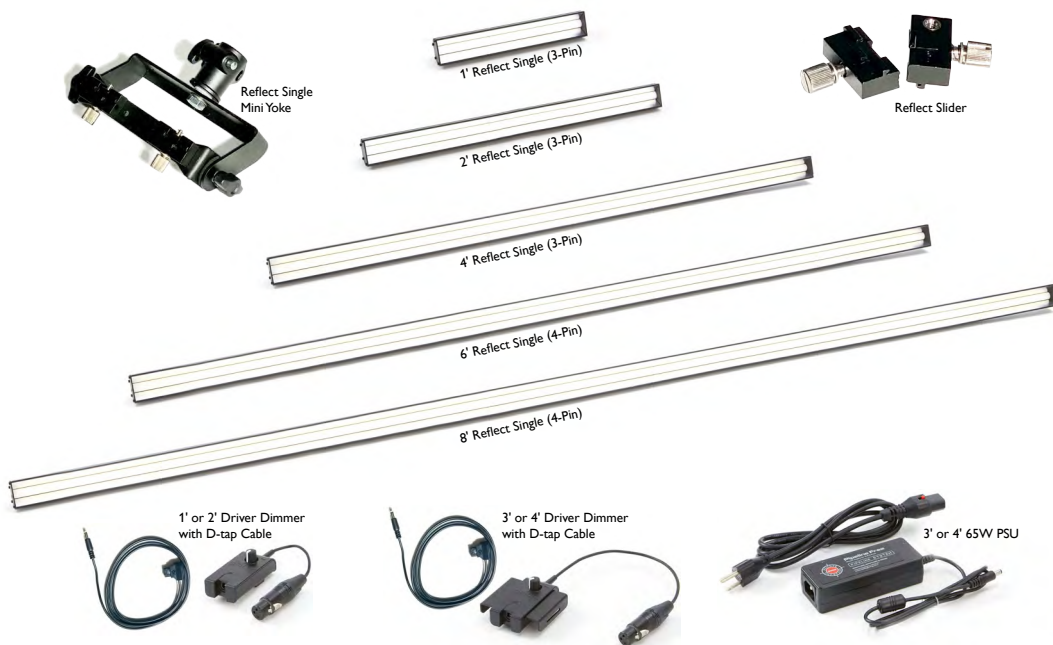

## BB&S Pipeline Reflect System

Due to the popularity of our color-accurate (3200°K, 4300°K, or 5600°K) remote phosphor LED Pipeline lighting, the BB&S engineering team has devised a new system based on the 1" cylindrical linear Pipes. Pipeline Reflect incorporates a new range of superior quality reflectors offering optimal control, and light dispersion spanning a 90° angle with practically no spill. Plus, the new Reflect System offers double the foot-candle output of the Pipes alone. And like all BB&S fixtures, the versatile Pipeline Reflect features offer strobe capability, especially when used with the optional BB&S 4-Way Controller. Pipeline reflect comes in single pipes as well as banks.

## Perfect Color Rendering 1' to 8' long

The Reflect System utilizes the same 97TLCI color-accurate rendering remote phosphor 1"/25mm diameter LED Pipes that Pipeline is known for. Available standard in lengths from 1' to 8', Reflect housings are made of rigid, extruded aluminum with a contoured base, 1.5" high sidewalls and a 2" wide opening. Smart engineering compresses the angle of illumination to double the Lux count over distance, compared to Pipes used alone.

## Studio Hero

Reflect single fixtures, are available in 1', 2', 3', 4', 6', and 8' lengths. It is ideal for studio grids, or anchor desks for a clean up light on talent and the perfect solution for today's demanding full or semi automated Walk Around Studios. Set designers will appreciate that the housings are black so your installation will look nice and clean.

### Clean and Easy Mounting

Controllers can be wall or ceiling mounted. The 3-Pin XLR mounted within the fixture results in a cleaner installation. The Pipeline Reflect Single Pipes come with sliders.