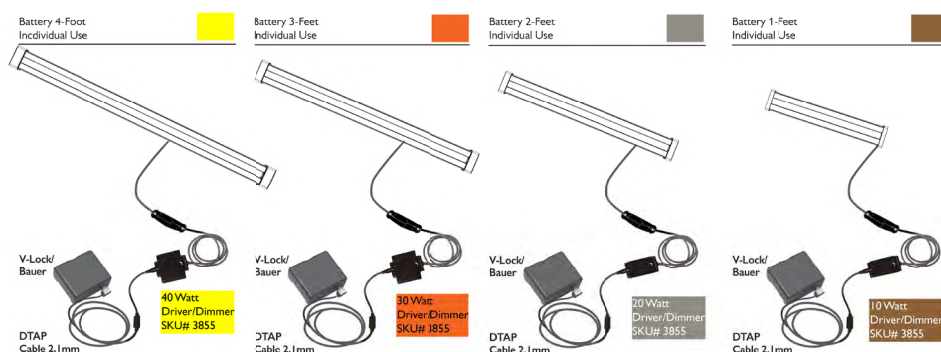

Upcoming Accessories

Barn doors, gel set, grid accessories, and optional removable gel filters will be available soon.

- Twice the Lux count over distance as Pipes without Reflect Housing
- Variety of Lengths: 1', 2', 3', 4', 6', 8'
- Perfect Rendering 97 TLCI Remote Phosphor Pipes
- Choice of 3200°K, 4300°K or 5600°K
- 90-degree angle dispersion
- Minimized Spill
- Robust aluminum housing
- Easy Mount
- Optional battery operation
- Compatible with BB&S 4-way Controller with DMX/RDM 512 in/out (all function)
- Strobe capability, especially when used with optional BB&S 4-Way Controller
- 48V for precise dimming