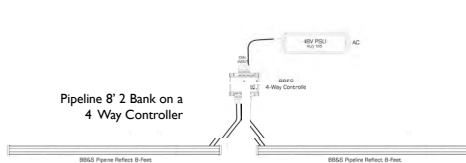

PIPELINE REFLECT™

Photometrics

2' 2-Bank Reflect

2' 2-Bank 3200°K						2' 2-Bank 5600°K					
Distance Feet	3	17	23	33	66	Distance Feet	3	17	23	33	66
Footcandles	145	36	16	9	6	Footcandles	178	45	20	11	7
Distance Meters	1	5	7	10	20	Distance Meters	1	5	7	10	20
LUX	1560	390	173	97	62	LUX	1916	479	213	120	77

4' 2-Bank Reflect

4' 2-Bank 3200°K						4' 2-Bank 5600°K					
Distance Feet	3	17	23	33	66	Distance Feet	3	17	23	33	66
Footcandles	290	72	32	18	12	Footcandles	356	90	40	22	14
Distance Meters	1	5	7	10	20	Distance Meters	1	5	7	10	20
LUX	3120	780	346	194	124	LUX	3832	958	426	240	154

6' 2-Bank Reflect

6' 2-Bank 3200°K						6' 2-Bank 5600°K					
Distance Feet	3	17	23	33	66	Distance Feet	3	17	23	33	66
Footcandles	406	100	45	26	16	Footcandles	470	117	53	29	20
Distance Meters	1	5	7	10	20	Distance Meters	1	5	7	10	20
LUX	4360	1089	485	272	175	LUX	5062	1266	562	316	203

8' 2-Bank Reflect

8' 2-Bank 3200°K						8' 2-Bank 5600°K					
Distance Feet	3	17	23	33	66	Distance Feet	3	17	23	33	66
Footcandles	602	150	68	38	23	Footcandles	665	166	75	42	25
Distance Meters	1	5	7	10	20	Distance Meters	1	5	7	10	20
LUX	6467	1618	719	403	260	LUX	7149	1788	794	445	287

**PIPELINE REFLECT
SKU NUMBERS**

BBS-3825 2' 2-Bank 3200°K
BBS-3827 2' 2-Bank 5600°K

BBS-3831 4' 2-Bank 3200°K
BBS-3833 4' 2-Bank 5600°K

BBS-3834 6' 2-Bank 3200°K
BBS-3836 6' 2-Bank 5600°K

BBS-3837 8' 2-Bank 3200°K
BBS-3839 8' 2-Bank 5600°K

BB&S SALES INTERNATIONAL
sales@brothers-sons.dk
Tel +45 70 27 42 41

BB&S SALES U.S.A.
info@bbslighting.com
Tel 1-800-820-6610

BB&S RENTAL & SALES SUPPORT
info@bbsrentalsupport.com
Tel +46 70 333 78 00

Connect with us on social media