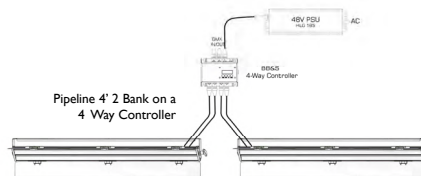

PIPELINE REFLECT™

Photometrics

2' 2-Bank Reflect

2' 2-Bank 3200°K						2' 2-Bank 5600°K					
Distance Feet	3	17	23	33	66	Distance Feet	3	17	23	33	66
Footcandles	145	36	16	9	6	Footcandles	178	45	20	11	7
Distance Meters	1	5	7	10	20	Distance Meters	1	5	7	10	20
LUX	1560	390	173	97	62	LUX	1916	479	213	120	77

4' 2-Bank Reflect

4' 2-Bank 3200°K						4' 2-Bank 5600°K					
Distance Feet	3	17	23	33	66	Distance Feet	3	17	23	33	66
Footcandles	290	72	32	18	12	Footcandles	356	90	40	22	14
Distance Meters	1	5	7	10	20	Distance Meters	1	5	7	10	20
LUX	3120	780	346	194	124	LUX	3832	958	426	240	154

6' 2-Bank Reflect

6' 2-Bank 3200°K						6' 2-Bank 5600°K					
Distance Feet	3	17	23	33	66	Distance Feet	3	17	23	33	66
Footcandles	406	100	45	26	16	Footcandles	470	117	53	29	20
Distance Meters	1	5	7	10	20	Distance Meters	1	5	7	10	20
LUX	4360	1089	485	272	175	LUX	5062	1266	562	316	203

8' 2-Bank Reflect

8' 2-Bank 3200°K						8' 2-Bank 5600°K					
Distance Feet	3	17	23	33	66	Distance Feet	3	17	23	33	66
Footcandles	602	150	68	38	23	Footcandles	665	166	75	42	25
Distance Meters	1	5	7	10	20	Distance Meters	1	5	7	10	20
LUX	6467	1618	719	403	260	LUX	7149	1788	794	445	287

**PIPELINE REFLECT
SKU NUMBERS**

BBS-3825 2' 2-Bank 3200°K
BBS-3827 2' 2-Bank 5600°K

BBS-3831 4' 2-Bank 3200°K
BBS-3833 4' 2-Bank 5600°K

BBS-3834 6' 2-Bank 3200°K
BBS-3836 6' 2-Bank 5600°K

BBS-3837 8' 2-Bank 3200°K
BBS-3839 8' 2-Bank 5600°K

BB&S SALES INTERNATIONAL
sales@brothers-sons.dk
Tel +45 70 27 42 41

BB&S SALES U.S.A.
info@bbslighting.com
Tel 1-800-820-6610

BB&S RENTAL & SALES SUPPORT
info@bbsrentalsupport.com
Tel +46 70 333 78 00

Connect with us on social media