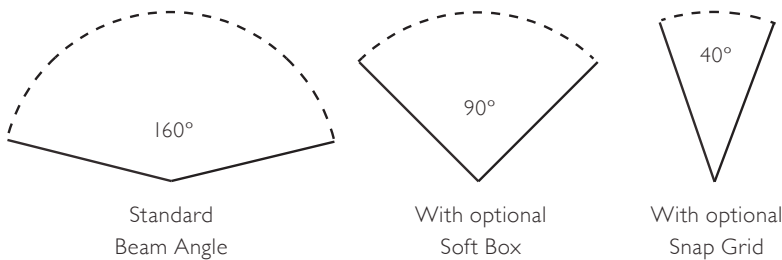

Wide 160° to 40° Light Dispersion Pattern

Product Benefits

- Wide spectrum quality soft light with visually accurate color temperature
- Flexible AC or DC power options
- Smooth dimming from 100% to 0 with no color shift
- Flicker-free performance at any frame rate or shutter angle
- Microprocessor controlled current management for long LED life
- Efficient power management for low power consumption and high reliability

Area 48 5600K (CRI 96 Phosphor Panel)

160 Degree Beam Angle						
Distance Feet	3	6	10	12	16	20
Footcandles	385	96	36	22	13	9
Distance Meters	1	2	3	4	5	6
LUX	4147	1037	386	240	139	96

Area 48 3200K (CRI 97 Phosphor Panel)

160 Degree Beam Angle						
Distance Feet	3	6	10	12	16	20
Footcandles	361	90	34	21	12	8
Distance Meters	1	2	3	4	5	6
LUX	3882	970	361	225	130	90

Area 48 5600K with optional DP Choice Soft-box

Approx. 95 Degree Beam Angle						
Distance Feet	3	6	10	12	16	20
Footcandles	736	184	68	43	25	17
Distance Meters	1	2	3	4	5	6
LUX	7921	1980	737	459	265	184

Area 48 3200K with optional DP Choice Soft-box

Approx. 95 Degree Beam Angle						
Distance Feet	3	6	10	12	16	20
Footcandles	657	164	61	38	22	15
Distance Meters	1	2	3	4	5	6

For more information please visit www.bbslighting.com

AREA 48 LED™

Printed in USA 1113 GCA 500