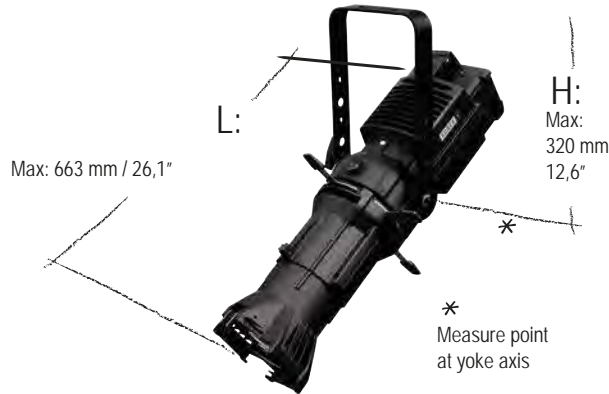

THERMAL:

Ambient operating temperature: 0-40°C / 32-104°F

Ultra silent pulse fan assisting the large heatsink when needed.

Accessories

The BB&S Force 7 is compatible with all ETC Source 4 lenses & barrels
 ETC Source 4 offers a variety of interchangeable lens tubes with various field angles.
 Read more about Lenses and Barrels on the web.

Dimensions

Dimensions are dependent of lens type.
 Example shows a 19°/26°/36°/50° configuration

Additional weight when mounted: 2,9 kg / 6,5 lbs

BB&S Force 7 Photometric Data

Force 7 3000K

BB&S Force 7 - 3000K Optics: EDLT 26 Fixed beam lens