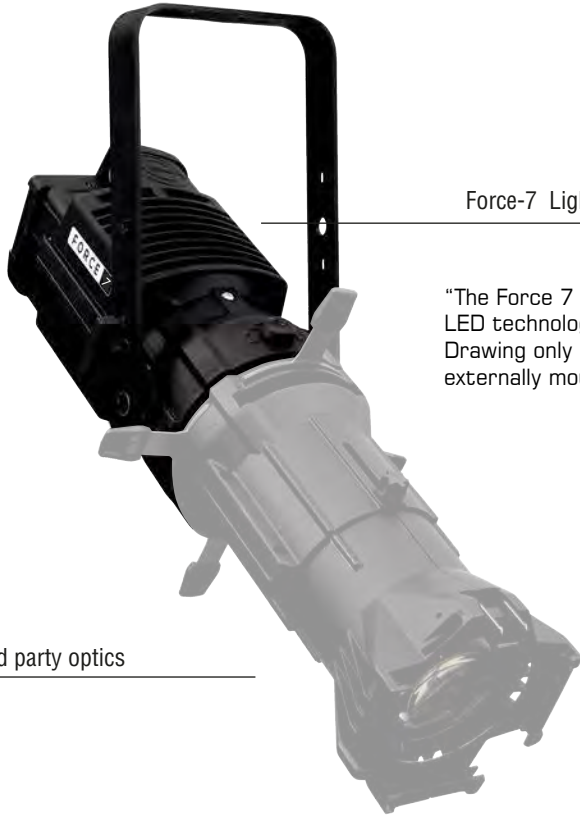

FORCE 7TM

LED Leko

Force-7 Light Engine

3rd party optics

"The Force 7 uses all new Single source LED technology to achieve 97 CRI Drawing only 185 watts from an externally mounted 48 Volt Power Supply"

Upgrade your profile spots

FORCE 7 Features:

- CRI / TLCI 97+
- Convert existing optics to LED in 1 minute, compatible with all ETC Source 4 Lenses
- Power-saving long LED life
- Ultra silent operation, quietest fan in the industry.
- Completely smooth full range dimming from 0-100%
- True 8/16 bit flicker free internal dimmer
- Excellent shadow rendering, no double shadows with Gobo or effects.
- Crisp gobo projection
- Clean straight cut with beam shapers
- High speed strobe
- No Hotspots with even edge to edge light.
- DMX 512 in/out
- Used in: Studios, Movies, Museums, Expo & Entertainment lighting