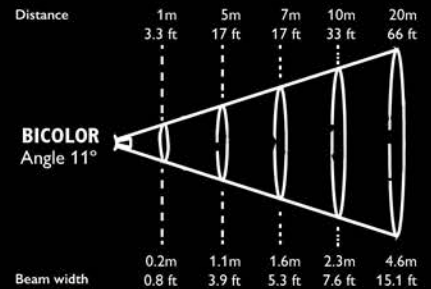

*“Powerful,
beautiful
and easy light
to play with”*

Robert Pontinder

BICOLOR Photometrics

BICOLOR 11°

BICOLOR 2700°K (without diffuser)					
Distance Feet	3	17	23	33	66
Footcandles	4806	192	98	48	12
Distance Meters	1	5	7	10	20
LUX	51680	2067	1055	517	129

BICOLOR 4000°K (without diffuser)					
Distance Feet	3	17	23	33	66
Footcandles	6045	242	123	60	15
Distance Meters	1	5	7	10	20
LUX	65000	2600	1327	650	163

BICOLOR 5600°K (without diffuser)					
Distance Feet	3	17	23	33	66
Footcandles	6138	246	125	61	15
Distance Meters	1	5	7	10	20
LUX	66000	2640	1347	660	165

**BB&S CBL-1 Bicolor
BEAM DETAILS**