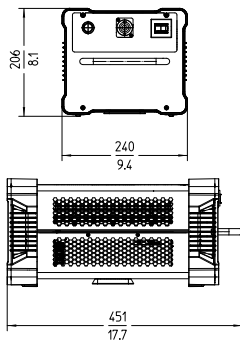

Technical Specifications

SKYPANEL
SOFT LIGHTING | REDEFINED

Lamphead	
Optical System	Swappable Soft Diffusion Panels
Light Aperture	1280 x 870 mm / 50.4 x 34.4"
Beam Angle	105° (Half Peak Angle)
Weight	40 kg / 89 lbs (Fixture only, incl. Diffusion) 45 kg / 98 lbs (incl. Carbon Fiber Yoke and Spigot) 45 kg / 98 lbs (incl. short Yoke)
Handling	Carbon Fiber Yoke, short Yoke, Dual High-Strength Tilt Lock
Mounting	28 mm Spigot (Junior Pin)
Tilt Angle	+/- 90°
Lamphead Voltage Input	54 V DC
Power Consumption	1,500 W Maximum
Lamphead Power Connection	Male 4-Pin Metal Locking - 30 Amp
White Light	2,800 K to 10,000 K continuously variable correlated color temperature
Colored Light	Full RGB+W color gamut with Hue and Saturation control
Color Temperature Tolerance	+/- 100 K (nominal), +/- 1/8 Green-Magenta (nominal)
Color Rendition	CRI Average > 95 TLCI Average > 90
Green-Magenta Adjustment	continuously adjustable (Full Minusgreen to Full Plusgreen)
Dimming	0 to 100 % continuous
Control	On-Board Controller, 5-Pin DMX In and Through, EtherCon LAN network connectivity, USB-A, Art-Net
Wireless Control	LumenRadio CRMX (DMX & RDM)
Remote Device Management (RDM)	DMX Setup, Hour Counter and Standard RDM commands
Software Interface	Ethernet: DMX Setup, Fixture Status & Control, and Firmware Upgrade through PC or Mac USB-A: Software Upgrade via flash drive
Housing Color	Blue / Silver
Ambient Temperature Operation	-20 to +45° C (-4 to +113° F)
Protection Class / IP Rating	III / IP20
Estimated LED Lifetime (L70)	50,000 hours
Estimated Color Shift Over Lifetime (CCT)	+/- 5 %
Certifications & Declarations of Conformity	CE, UKCA, CB, ENEC, cNRTLus, FCC, PSE

Power Supply Unit	
Power Supply Input Range	100 to 240 V ~, 50/60 Hz
Power Supply Output Range	54 V DC
Power Input Connection	powerCON 32A (Schuko / Edison / China / Japan / Bare Ends cables available)
Power Output Connection	Female 4-Pin Metal Locking - 30 Amp
Protection Class / IP Rating	I / IP20
Weight	11.4 kg / 25.2 lbs
Dimensions	451 x 240 x 206 mm / 17.7 x 9.4 x 8.1"
Control	On-Board On / Off Switch
Mounting	SkyPanel PSU Super Clamp Adapter
Certifications & Declarations of Conformity	CE, UKCA CB, ENEC, cNRTLus, FCC

All specifications are nominal / typical values.