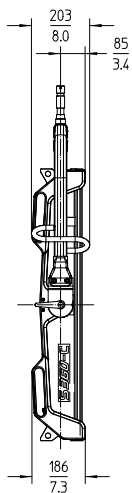

Technical Specifications

SKYPANEL
SOFT LIGHTING | REDEFINED

Lamphead	
Optical System	Swappable Soft Diffusion Panels
Light Aperture	1280 x 870 mm / 50.4 x 34.4"
Beam Angle	105° (Half Peak Angle)
Weight	40 kg / 89 lbs (Fixture only, incl. Diffusion) 45 kg / 98 lbs (incl. Carbon Fiber Yoke and Spigot) 45 kg / 98 lbs (incl. short Yoke)
Handling	Carbon Fiber Yoke, short Yoke, Dual High-Strength Tilt Lock
Mounting	28 mm Spigot (Junior Pin)
Tilt Angle	+/- 90°
Lamphead Voltage Input	54 V DC
Power Consumption	1,500 W Maximum
Lamphead Power Connection	Male 4-Pin Metal Locking - 30 Amp
White Light	2,800 K to 10,000 K continuously variable correlated color temperature
Colored Light	Full RGB+W color gamut with Hue and Saturation control
Color Temperature Tolerance	+/- 100 K (nominal), +/- 1/8 Green-Magenta (nominal)
Color Rendition	CRI Average > 95 TLCI Average > 90
Green-Magenta Adjustment	continuously adjustable (Full Minusgreen to Full Plusgreen)
Dimming	0 to 100 % continuous
Control	On-Board Controller, 5-Pin DMX In and Through, EtherCon LAN network connectivity, USB-A, Art-Net
Wireless Control	LumenRadio CRMX (DMX & RDM)
Remote Device Management (RDM)	DMX Setup, Hour Counter and Standard RDM commands
Software Interface	Ethernet: DMX Setup, Fixture Status & Control, and Firmware Upgrade through PC or Mac USB-A: Software Upgrade via flash drive
Housing Color	Blue / Silver
Ambient Temperature Operation	-20 to +45° C (-4 to +113° F)
Protection Class / IP Rating	III / IP20
Estimated LED Lifetime (L70)	50,000 hours
Estimated Color Shift Over Lifetime (CCT)	+/- 5 %
Certifications & Declarations of Conformity	CE, UKCA, CB, ENEC, cNRTLus, FCC, PSE

Power Supply Unit	
Power Supply Input Range	100 to 240 V ~, 50/60 Hz
Power Supply Output Range	54 V DC
Power Input Connection	powerCON 32A (Schuko / Edison / China / Japan / Bare Ends cables available)
Power Output Connection	Female 4-Pin Metal Locking - 30 Amp
Protection Class / IP Rating	I / IP20
Weight	11.4 kg / 25.2 lbs
Dimensions	451 x 240 x 206 mm / 17.7 x 9.4 x 8.1"
Control	On-Board On / Off Switch
Mounting	SkyPanel PSU Super Clamp Adapter
Certifications & Declarations of Conformity	CE, UKCA CB, ENEC, cNRTLus, FCC

All specifications are nominal / typical values.