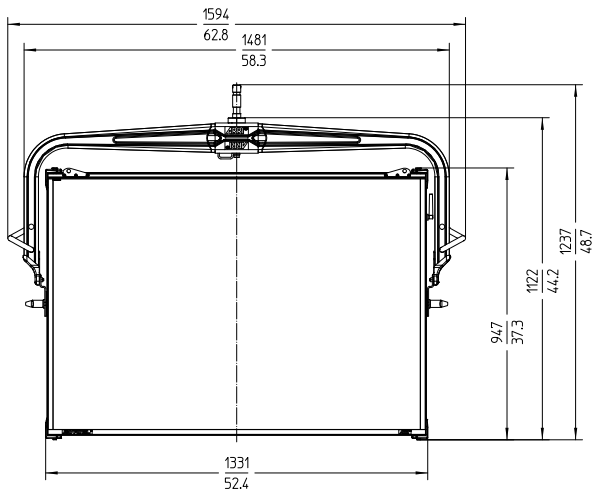

Technical Specifications

SKYPANEL
SOFT LIGHTING | REDEFINED

Lamphead	
Optical System	Swappable Soft Diffusion Panels
Light Aperture	1280 x 870 mm / 50.4 x 34.4"
Beam Angle	105° (Half Peak Angle)
Weight	40 kg / 89 lbs (Fixture only, incl. Diffusion) 45 kg / 98 lbs (incl. Carbon Fiber Yoke and Spigot) 45 kg / 98 lbs (incl. short Yoke)
Handling	Carbon Fiber Yoke, short Yoke, Dual High-Strength Tilt Lock
Mounting	28 mm Spigot (Junior Pin)
Tilt Angle	+/- 90°
Lamphead Voltage Input	54 V DC
Power Consumption	1,500 W Maximum
Lamphead Power Connection	Male 4-Pin Metal Locking - 30 Amp
White Light	2,800 K to 10,000 K continuously variable correlated color temperature
Colored Light	Full RGB+W color gamut with Hue and Saturation control
Color Temperature Tolerance	+/- 100 K (nominal), +/- 1/8 Green-Magenta (nominal)
Color Rendition	CRI Average > 95 TLCI Average > 90
Green-Magenta Adjustment	continuously adjustable (Full Minusgreen to Full Plusgreen)
Dimming	0 to 100 % continuous
Control	On-Board Controller, 5-Pin DMX In and Through, EtherCon LAN network connectivity, USB-A, Art-Net
Wireless Control	LumenRadio CRMX (DMX & RDM)
Remote Device Management (RDM)	DMX Setup, Hour Counter and Standard RDM commands
Software Interface	Ethernet: DMX Setup, Fixture Status & Control, and Firmware Upgrade through PC or Mac USB-A: Software Upgrade via flash drive
Housing Color	Blue / Silver
Ambient Temperature Operation	-20 to +45° C (-4 to +113° F)
Protection Class / IP Rating	III / IP20
Estimated LED Lifetime (L70)	50,000 hours
Estimated Color Shift Over Lifetime (CCT)	+/- 5 %
Certifications & Declarations of Conformity	CE, UKCA, CB, ENEC, cNRTLus, FCC, PSE

Power Supply Unit	
Power Supply Input Range	100 to 240 V ~, 50/60 Hz
Power Supply Output Range	54 V DC
Power Input Connection	powerCON 32A (Schuko / Edison / China / Japan / Bare Ends cables available)
Power Output Connection	Female 4-Pin Metal Locking - 30 Amp
Protection Class / IP Rating	I / IP20
Weight	11.4 kg / 25.2 lbs
Dimensions	451 x 240 x 206 mm / 17.7 x 9.4 x 8.1"
Control	On-Board On / Off Switch
Mounting	SkyPanel PSU Super Clamp Adapter
Certifications & Declarations of Conformity	CE, UKCA CB, ENEC, cNRTLus, FCC

All specifications are nominal / typical values.