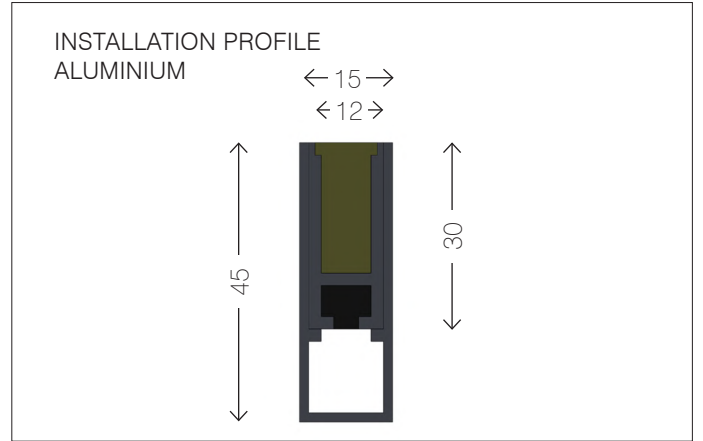

<b>DIMENSIONS [W X H]</b>	12 x 30 mm   Rectangular profile
<b>POWER CONSUMPTION</b>	STANDARD: 19.2 W/m   14.4 W/m [RGB] HIGH-POWER: 38 W/m
<b>LUMINOUS FLUX</b>	STANDARD: Module efficiency 75 lm/W Luminous flux 450 lm Nominal luminous flux 1,280 lm HIGH-POWER: Module efficiency 100 lm/W Luminous flux 1,160 lm Nominal luminous flux 3,320 lm
<b>SERVICE LIFE</b>	LED and EVG 50.000 hours at 70% of mean luminous flux
<b>COLOUR TEMPERATURE</b>	STANDARD: White   2,700/3,000/3,500/4,000 Kelvin optional RGB HIGH-POWER: White   2,700/3,000/3,500/4,000 Kelvin
<b>CRI</b>	CRI > 85
<b>CONTROL INTERFACE</b>	with ballast compatible to any interface as i.e. DMX512, DALI, EIB etc.
<b>IP RATING</b>	IP68
<b>CERTIFICATES</b>	CE, RoHs
<b>LUMINAIRE HOUSING</b>	Aluminium anodised
<b>COVER</b>	High-quality, opaque polyurethane seal
<b>OTHER</b>	Ambient temperature -25 °C up to +50 °C Connection cable with plug connection IP67 suitable for mounting in the ground, mounting profile made of aluminium or stainless steel
<b>WEIGHT</b>	0.75 kg/m

# LED-LIGHT LINE AL

Recessed Luminaire | Aluminium  
Standard/High-power/RGB

TECHNICAL DRAWINGS

# LED-LIGHT LINE AL

Recessed Luminaire | Aluminium  
Standard/High-power/RGB

TECHNICAL DRAWINGS | SUB-CONSTRUCTIONS

Subject to technical changes · Issued 11/2018