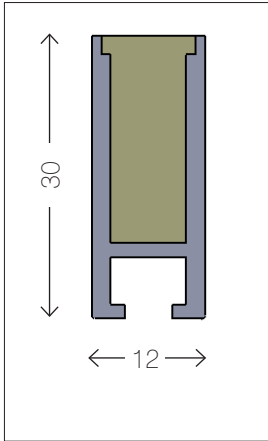

<b>DIMENSIONS [W X H]</b>	12 x 30 mm   Rectangular profile
<b>POWER CONSUMPTION</b>	STANDARD: 19.2 W/m   14.4 W/m [RGB] HIGH-POWER: 38 W/m
<b>LUMINOUS FLUX</b>	STANDARD: Module efficiency 75 lm/W Luminous flux 450 lm Nominal luminous flux 1,280 lm HIGH-POWER: Module efficiency 100 lm/W Luminous flux 1,160 lm Nominal luminous flux 3,320 lm
<b>SERVICE LIFE</b>	LED and EVG 50.000 hours at 70% of mean luminous flux
<b>COLOUR TEMPERATURE</b>	STANDARD: White   2,700/3,000/3,500/4,000 Kelvin optional RGB HIGH-POWER: White   2,700/3,000/3,500/4,000 Kelvin
<b>CRI</b>	CRI > 85
<b>CONTROL INTERFACE</b>	with ballast compatible to any interface as i.e. DMX512, DALI, EIB etc.
<b>IP RATING</b>	IP68
<b>CERTIFICATES</b>	CE, RoHs
<b>LUMINAIRE HOUSING</b>	Aluminium anodised
<b>COVER</b>	High-quality, opaque polyurethane seal
<b>OTHER</b>	Ambient temperature -25 °C up to +50 °C Connection cable with plug connection IP67 suitable for mounting in the ground, mounting profile made of aluminium or stainless steel
<b>WEIGHT</b>	0.75 kg/m

# LED-LIGHT LINE AL

Recessed Luminaire | Aluminium  
Standard/High-power/RGB

TECHNICAL DRAWINGS

# LED-LIGHT LINE AL

Recessed Luminaire | Aluminium  
Standard/High-power/RGB

TECHNICAL DRAWINGS | SUB-CONSTRUCTIONS

Subject to technical changes · Issued 11/2018