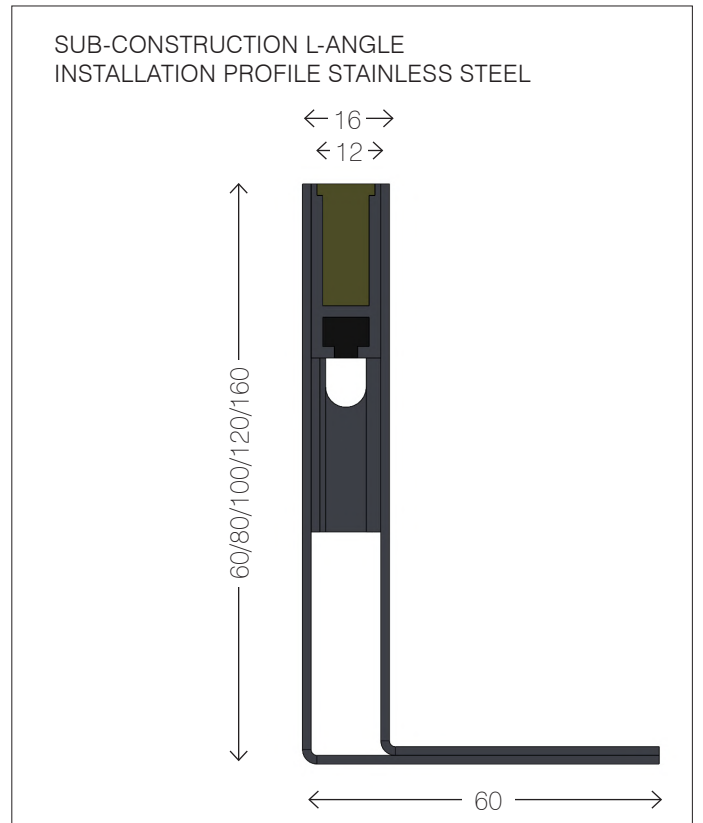

<b>DIMENSIONS [W X H]</b>	12 x 30 mm   Rectangular profile
<b>POWER CONSUMPTION</b>	STANDARD: 19.2 W/m   14.4 W/m [RGB] HIGH-POWER: 38 W/m
<b>LUMINOUS FLUX</b>	STANDARD: Module efficiency 75 lm/W Luminous flux 450 lm Nominal luminous flux 1,280 lm HIGH-POWER: Module efficiency 100 lm/W Luminous flux 1,160 lm Nominal luminous flux 3,320 lm
<b>SERVICE LIFE</b>	LED and EVG 50.000 hours at 70% of mean luminous flux
<b>COLOUR TEMPERATURE</b>	STANDARD: White   2,700/3,000/3,500/4,000 Kelvin optional RGB HIGH-POWER: White   2,700/3,000/3,500/4,000 Kelvin
<b>CRI</b>	CRI > 85
<b>CONTROL INTERFACE</b>	with ballast compatible to any interface as i.e. DMX512, DALI, EIB etc.
<b>IP RATING</b>	IP68
<b>CERTIFICATES</b>	CE, RoHs
<b>LUMINAIRE HOUSING</b>	Aluminium anodised
<b>COVER</b>	High-quality, opaque polyurethane seal
<b>OTHER</b>	Ambient temperature -25 °C up to +50 °C Connection cable with plug connection IP67 suitable for mounting in the ground, mounting profile made of aluminium or stainless steel
<b>WEIGHT</b>	0.75 kg/m

# LED-LIGHT LINE AL

Recessed Luminaire | Aluminium  
Standard/High-power/RGB

TECHNICAL DRAWINGS

# LED-LIGHT LINE AL

Recessed Luminaire | Aluminium  
Standard/High-power/RGB

TECHNICAL DRAWINGS | SUB-CONSTRUCTIONS

Subject to technical changes · Issued 11/2018