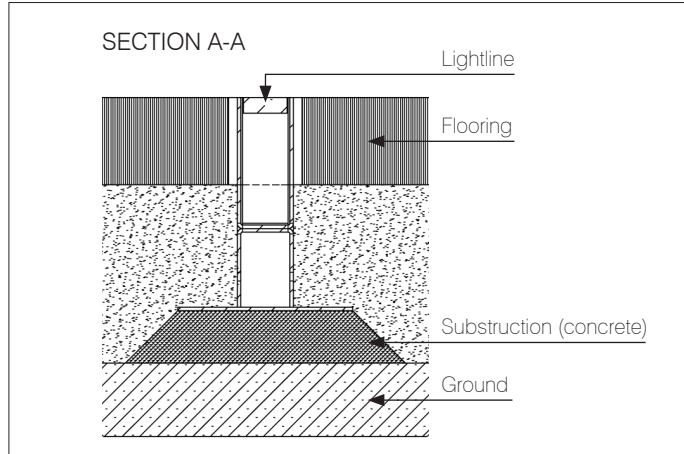

LED-LIGHT LINE AL

Recessed Luminaire | Aluminium
Standard/High-power/RGB

TECHNICAL DRAWINGS