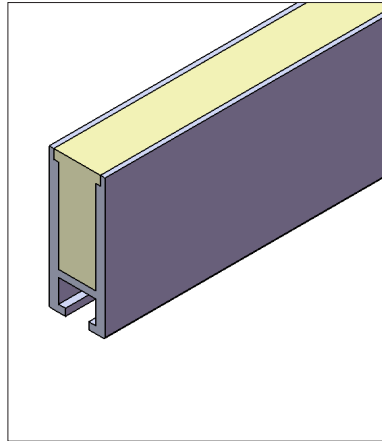

LED-LIGHT LINE AL

Recessed Luminaire | Aluminium
Standard/High-power/RGB

TECHNICAL DRAWINGS | SUB-CONSTRUCTIONS

Subject to technical changes · Issued 11/2018