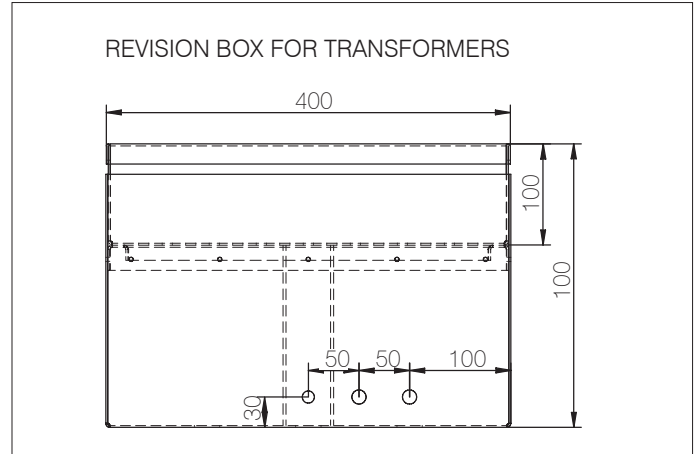

LED-LIGHT LINE AL

Recessed Luminaire | Aluminium
Standard/High-power/RGB

TECHNICAL DRAWINGS