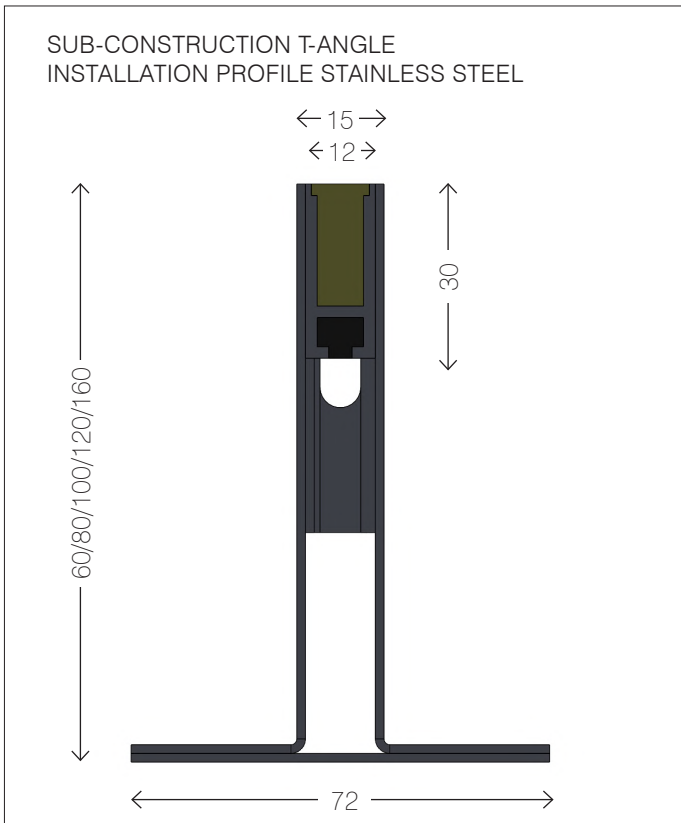

<b>DIMENSIONS [W X H]</b>	12 x 30 mm   Rectangular profile
<b>POWER CONSUMPTION</b>	STANDARD: 19.2 W/m   14.4 W/m [RGB] HIGH-POWER: 38 W/m
<b>LUMINOUS FLUX</b>	STANDARD: Module efficiency 75 lm/W Luminous flux 450 lm Nominal luminous flux 1,280 lm HIGH-POWER: Module efficiency 100 lm/W Luminous flux 1,160 lm Nominal luminous flux 3,320 lm
<b>SERVICE LIFE</b>	LED and EVG 50.000 hours at 70% of mean luminous flux
<b>COLOUR TEMPERATURE</b>	STANDARD: White   2,700/3,000/3,500/4,000 Kelvin optional RGB HIGH-POWER: White   2,700/3,000/3,500/4,000 Kelvin
<b>CRI</b>	CRI > 85
<b>CONTROL INTERFACE</b>	with ballast compatible to any interface as i.e. DMX512, DALI, EIB etc.
<b>IP RATING</b>	IP68
<b>CERTIFICATES</b>	CE, RoHs
<b>LUMINAIRE HOUSING</b>	Aluminium anodised
<b>COVER</b>	High-quality, opaque polyurethane seal
<b>OTHER</b>	Ambient temperature -25 °C up to +50 °C Connection cable with plug connection IP67 suitable for mounting in the ground, mounting profile made of aluminium or stainless steel
<b>WEIGHT</b>	0.75 kg/m

# LED-LIGHT LINE AL

Recessed Luminaire | Aluminium  
Standard/High-power/RGB

TECHNICAL DRAWINGS

# LED-LIGHT LINE AL

Recessed Luminaire | Aluminium  
Standard/High-power/RGB

TECHNICAL DRAWINGS | SUB-CONSTRUCTIONS

Subject to technical changes · Issued 11/2018