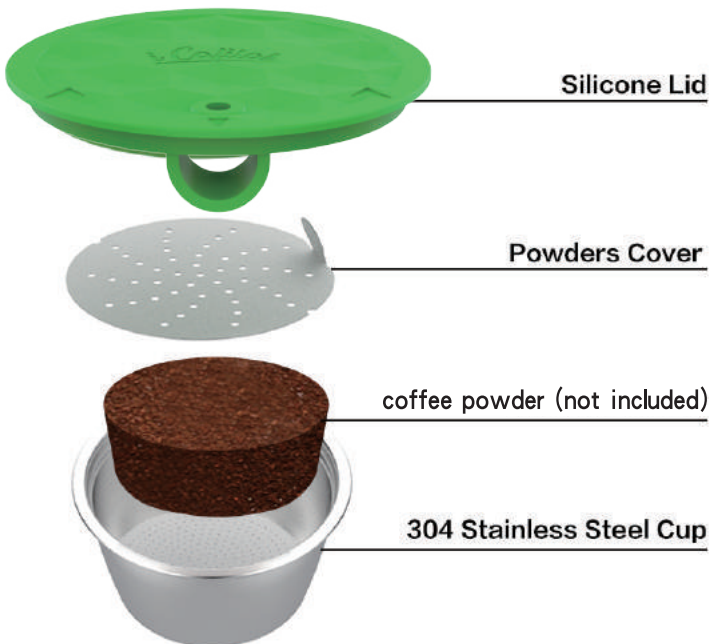

Stainless Steel Dolce Gusto Capsule Instruction

STRUCTURE