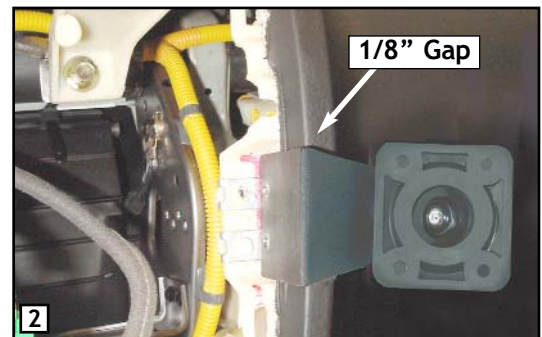

STEP 2.

Remove the four (4) screws that hold the radio in place. There are two (2) clips on the left and right sides. Slide the radio & climate control module out its cavity and let hang down. **Do not disconnect any wiring to the radio.**