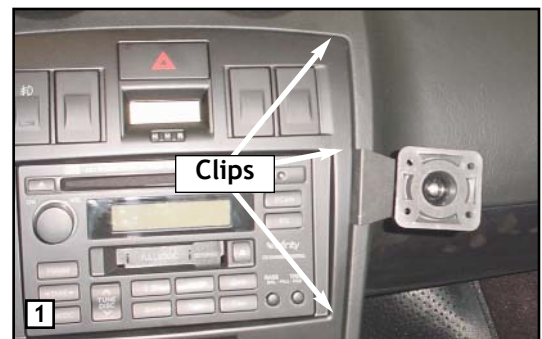

**TOOLS REQUIRED:** #2 Phillips screwdriver, drill and 5/64" bit, Dash trim removal tool (DM-40-22), 10mm

**PARTS INCLUDED:** nut driver, marking pen

**Pro.Fit Legend**, instructions, two (2) # 8 x 1/2" screws.

### STEP 1.

Insert the dash trim removal tool behind the lower left corner of the radio & climate control bezel. Pry the bezel outward to release a retainer clip. Work the trim tool around the bezel until a total of six (6) clips are released. **(Photo #1).** Pull the top of the bezel outward, and disconnect the attached wires. Set bezel aside.

### STEP 3.

Place the Legend against the dash pad to the right of the radio, above a clip hole and 1/8" away from the dash pad. **(Photo # 2).** Using the holes of the Legend as a guide, mark the location of the two (2) holes and drill two (2) pilot holes. Align the Legend over the pilot holes, insert two (2) # 8 x 1/2" screws and tighten.