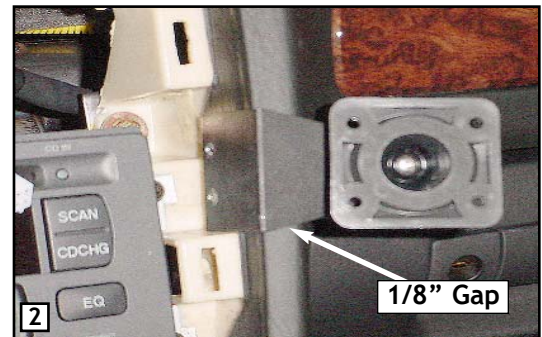

TOOLS REQUIRED: #2 Phillips screwdriver, drill and 5/64" bit, Dash trim removal tool (DM-40-22), 10mm

PARTS INCLUDED: nut driver, marking pen

Pro.Fit Legend, instructions, two (2) # 8 x 1/2" screws.

LOCATION: Right of radio

STEP 1. Insert the dash trim removal tool behind the lower left corner of the radio & climate control bezel. Pry the bezel outward to release a retainer clip. Work the trim tool around the bezel until a total of six (6) clips are released. (Photo # 1). Pull the top of the bezel outward, and disconnect the attached wires. Set bezel aside.

STEP 2. Remove the eight (8) screws that hold the radio in place. Slide the radio & climate control module out of its cavity and let hang down. Do not disconnect any wiring to the radio.

STEP 3. Place the LEGEND against the dash pad to the right of the radio, resting the bottom edge of the LEGEND on a small ridge. (Photo # 2). Make sure that the Legend is away from the dash pad approximately 1/8".