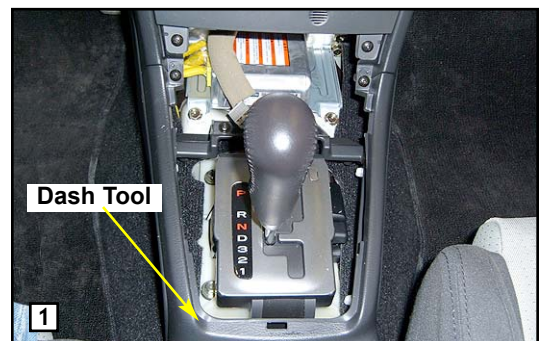

TOOLS REQUIRED: #2 Phillips screwdriver, drill and 5/64" bit, Dash trim removal tool (DM-40-22), 10mm nut driver, marking pen

PARTS INCLUDED: Pro.Fit Legend, instructions, two (2) # 8 x 1/2" screws.

LOCATION: Right of climate control

STEP 1. Set parking brake and put gear shift into drive. Insert dash trim removal tool behind lower left corner of the gear shift bezel and pry downward to release retainer clip. Lift bezel up and over gear shift and set aside.

STEP 2. Remove two (2) Phillips screws from below climate control bezel. Pull out bottom of bezel and continue moving your hands upward to release two (2) clips at the top. Wrap bezel in protective cloth and let hang down. Remove six (6) Phillips screws that secure radio. Slide radio out of cavity, wrap in protective cloth and let hang down. Do Not disconnect any wires from the radio.