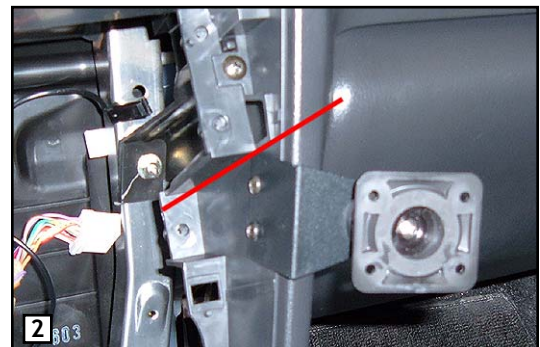

TOOLS REQUIRED: #2 Phillips screwdriver, drill and 5/64" bit, Dash trim removal tool (DM-40-22), 10mm nut driver, marking pen

PARTS INCLUDED: Pro.Fit Legend, instructions, two (2) # 8 x 1/2" screws.

LOCATION: Right of climate control

STEP 1. Set parking brake and put gear shift into drive. Insert dash trim removal tool behind lower left corner of the gear shift bezel and pry downward to release retainer clip. Lift bezel up and over gear shift and set aside.

STEP 2. Remove two (2) Phillips screws from below climate control bezel. Pull out bottom of bezel and continue moving your hands upward to release two (2) clips at the top. Wrap bezel in protective cloth and let hang down. Remove six (6) Phillips screws that secure radio. Slide radio out of cavity, wrap in protective cloth and let hang down. Do Not disconnect any wires from the radio.