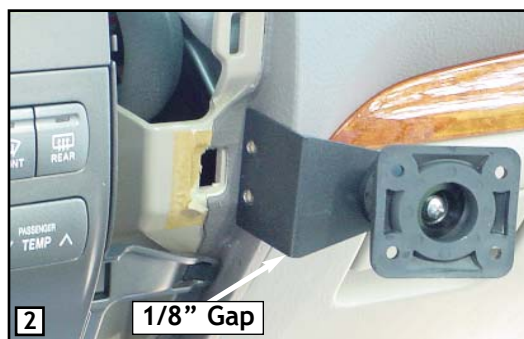

Pro.Fit International, Inc.® may not be held liable for any damage to a vehicle before, during or after the installation or removal of this Pro.Fit Legend®. Pro.Fit may not be held liable for any personal injury resulting from accident or improper installation. Pro.Fit International, Inc.® 1335 Eagandale Court, Eagan, MN 55121, Ph: 651-688-3588 or 800-388-0073 Fx: 651-688-9876

© Pro.Fit International, Eagan, MN 2005