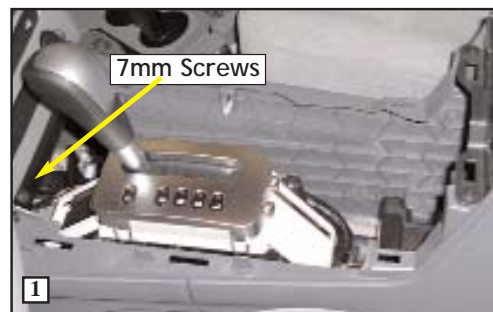

Ford 500  
(2005-06)

PART NUMBER: FO-60-05-L

PLEASE READ COMPLETE INSTRUCTIONS BEFORE INSTALLING THIS Pro.Fit Legend.

All instructions assume a drivers seat vantage point. Caution is advised when removing and reassembling wood or plastic parts of a dash. Applying unnecessary force or pressure may cause a piece to crack or break.

**TOOLS REQUIRED:** Dash Trim Removal Tool (DM-40-22), 7mm nut driver

**PARTS INCLUDED:** Pro.Fit Legend, instructions, hardware pack

**LOCATION:** Right of radio

**STEP 1.** Set parking brake and place gear shift into low gear. Open arm rest console door. Insert dash trim removal tool behind lower right corner of metallic ring around gear shift. Press downward, releasing a retainer clip. Work tool around ring, pressing downward until ring is free. Set ring aside.

**STEP 2.** The large bezel around gear shift is removed next. Insert trim tool behind back-right corner of the bezel that is normally covered by the console door. Press downward to release a clip. There are four (4) clips on either side of the bezel. When all clips are released, lift bezel over shift and set aside. There are four (4), 7mm screws directly below the climate control bezel. **Photo 1.** Remove the two (2) 7mm screws in the center.