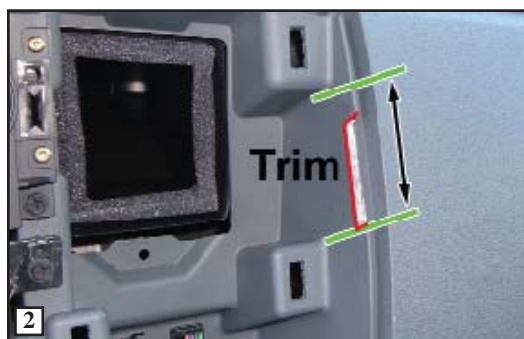

STEP 4.

Re-assemble the dash in reverse order. This completes the installation of your Legend.

Pro.Fit International, Inc.® may not be held liable for any damage to a vehicle before, during or after the installation or removal of this Pro.Fit Legend. Pro.Fit may not be held liable for any personal injury resulting from accident or improper installation. Pro.Fit International, Inc.® 1335 Eagandale Court, Eagan, MN 55121, Ph: 651-688-3588 or 800-388-0073 Fx: 651-688-9876

© Pro.Fit International, Eagan, MN 2006

VIEW INSTRUCTIONS & UPDATES
ONLINE @
WWW.PRO-FIT-INTL.COM