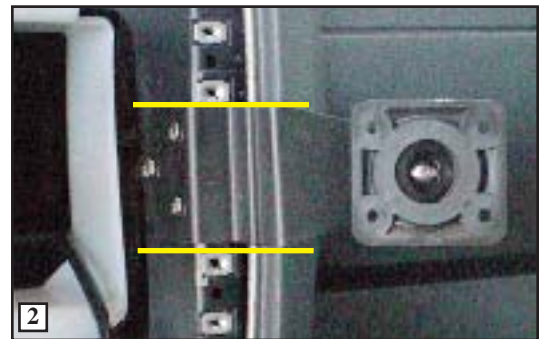

TOOLS REQUIRED: Dash Trim Removal Tool, 5/64" drill bit and drill, # 2 Phillips screwdriver

PARTS INCLUDED: Pro.Fit Legend, instructions, three (3) #8x1/2" screws.

LOCATION: Right of radio

STEP 1.

Set the parking brake and put gear shift into low. Insert the dash trim removal tool behind the upper right corner of the bezel that surrounds the air vents. **Photo 1.** Gently pry outward to release a retainer clip. Work the trim tool around the bezel, releasing all clips. Disconnect bezel wiring and set bezel aside.

STEP 3.

Align the Legend VSM right of the radio as in **Photo 2.** Using the Legend as a guide, mark the location of three(3) screw holes. Set Legend aside. Drill three (3) pilot holes at the marked location using a 5/64" drill bit and drill. Align the Legend over the pilot holes, insert three (3) # 8 x 1/2" screws and tighten.