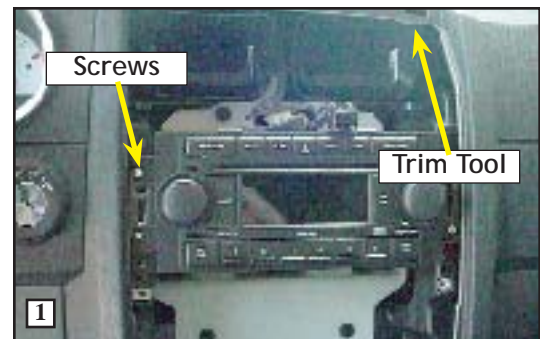

Chrysler 300 C (2004-07)
 Dodge Magnum (2004-07)
 Dodge Charger (2004-07)
 PART NUMBER: DG-51-04-L

PLEASE READ COMPLETE INSTRUCTIONS BEFORE INSTALLING THIS Pro.Fit Legend.

All instructions assume a drivers seat vantage point. Caution is advised when removing and reassembling wood or plastic parts of a dash. Applying unnecessary force or pressure may cause a piece to crack or break.

TOOLS REQUIRED: Dash Trim Removal Tool, 5/64" drill bit and drill, # 2 Phillips screwdriver

PARTS INCLUDED: Pro.Fit Legend, instructions, three (3) #8x1/2" screws.

LOCATION: Right of radio

STEP 1.

Set the parking brake and put gear shift into low. Insert the dash trim removal tool behind the upper right corner of the bezel that surrounds the air vents. **Photo 1.** Gently pry outward to release a retainer clip. Work the trim tool around the bezel, releasing all clips. Disconnect bezel wiring and set bezel aside.

STEP 2.

Remove four (4) screws that hold the radio in place. **Photo 1.** There are two (2) on each side of radio. Slide the radio out of its cavity **without disconnecting any wiring.** Wrap the radio in a protective cloth to prevent scratches and let hang down.