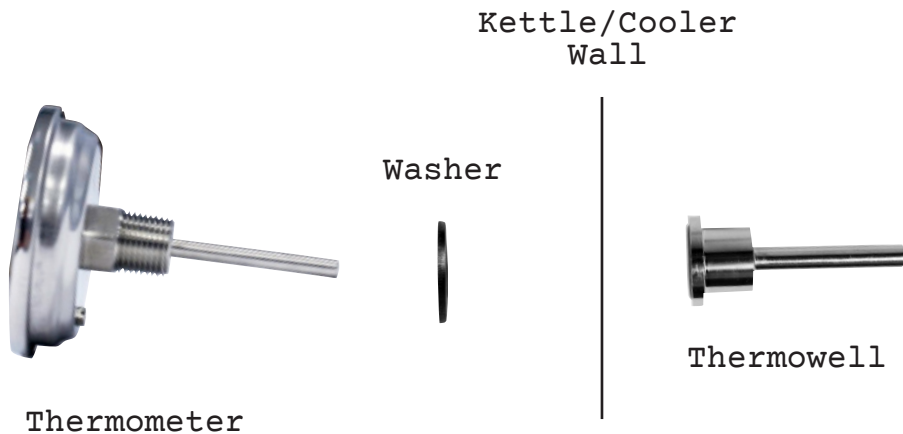

NORTHERN BREWER

DIAL THERMOMETER KIT

INVENTORY

Thermometer

Washer

Thermowell

ASSEMBLY

1. Slide washer over dial thermometer.
2. Insert thermometer through kettle or cooler wall.
3. Thread EZ Clean Thermowell on to the thermometer and hand tighten until snug.
4. Check for leaks.