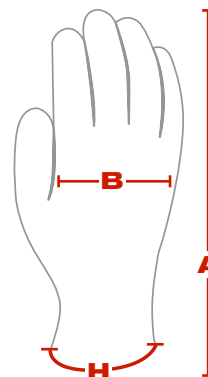

#### TECHNICAL DATA

MATERIAL	Acrylic terry liner and MicroFinish™ latex				
COLOR	Shell: <span style="color: orange;">■</span> Orange / Coating: <span style="color: brown;">■</span> Brown				
CUFF STYLE	Continuous knit				
SIZES	S - XXL				
PACKAGING	12 per dozen, 6 dozen per case				
CASE	69" x 26.8" x 29" / 27.2cm x 10.6cm x 11.4cm				
CASE WEIGHT	S	M	L	XL	XXL
	15.0 lbs 6.8 kg	15.4 lbs 7.0 kg	16.3 lbs 7.4 kg	17.9 lbs 8.1 kg	19.6 lbs 8.9 kg
COO	China				

#### DIMENSIONS (in/cm)

	S	M	L	XL	XXL
<b>A</b>	9.8 / 25	10 / 25.5	10.2 / 26	10.8 / 27.5	11 / 28
<b>B</b>	3.9 / 9.8	4 / 10.1	4.1 / 10.5	4.4 / 11.2	4.5 / 11.5
<b>H</b>	<span style="color: green;">■</span> Green	<span style="color: blue;">■</span> Blue	<span style="color: tan;">■</span> Tan	<span style="color: gray;">■</span> Gray	<span style="color: purple;">■</span> Purple