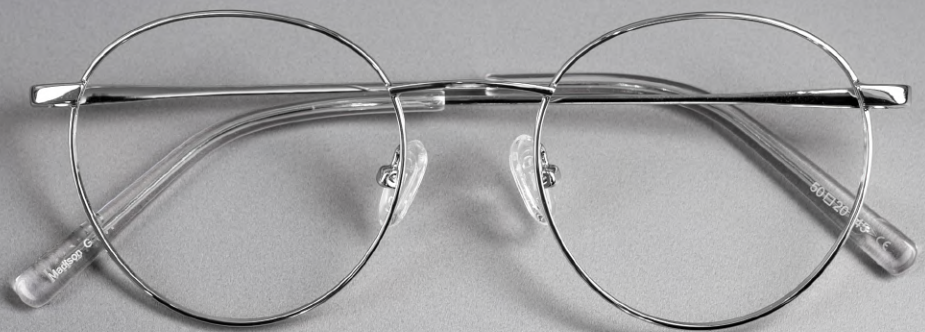

Madison

Color: Silver

Material: Metal

Height: 45mm

Width: 50mm

Total Width: 132mm

Temple Length: 145mm

Bridge: 20mm

M