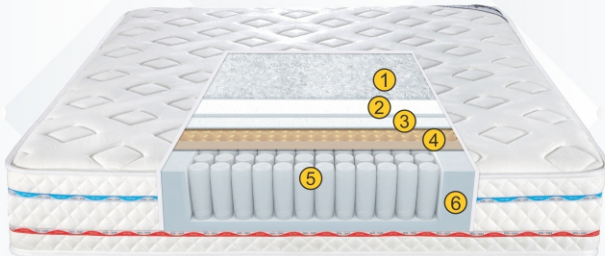

SUPPORT METER

SureSleep as the name says, ensures good sleep by offering two comfort options in one mattress. 'Firm' on one side and 'Medium Soft' on another side made on high density pocketed springs as core, makes it most adaptable mattress for almost everyone. Firm and soft sides are marked with stylish ribbon with red & blue colors respectively.

HD POCKET
springs

Ultra Plush
Foam

Luxurious
Jacquard Fabric

Conforming
Support

Flip Type
Mattress

10
Years
Warranty

COMPOSITION

One Side **SOFT**

- ① Soft feel polyfiber top
- ② Supersoft foam
- ③ Supersoft foam quilted with above layers with heavy jacquard fabric
- ④ High Density soft foam for superior body cushioning and support
- ⑤ High Density Pocketed Springs technology for best body support and contour
- ⑥ High Density Foam for superior edge protection on perimeter of mattress

Another Side **FIRM**

- ① Soft feel polyfiber top
- ② Supersoft foam
- ③ Supersoft foam quilted with above layers with heavy jacquard fabric
- ④ High Density HARD felt for firm feel body support
- ⑤ Heavy Cotton Felt for firm insulation padding on pocketed Springs
- ⑥ High Density Pocketed Spring technology for best body support and contour
- ⑦ High Density Foam for superior edge protection on perimeter of mattress