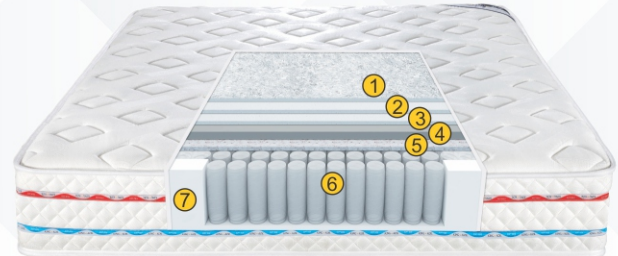

SUPPORT METER

SureSleep as the name says, ensures good sleep by offering two comfort options in one mattress. 'Firm' on one side and 'Medium Soft' on another side made on high density pocketed springs as core, makes it most adaptable mattress for almost everyone. Firm and soft sides are marked with stylish ribbon with red & blue colors respectively.

HD POCKET
springs

Ultra Plush
Foam

Luxurious
Jacquard Fabric

Conforming
Support

Flip Type
Mattress

10
Years
Warranty

COMPOSITION

One Side **SOFT**

- ① Soft feel polyfiber top
- ② Supersoft foam
- ③ Supersoft foam quilted with above layers with heavy jacquard fabric
- ④ High Density soft foam for superior body cushioning and support
- ⑤ High Density Pocketed Springs technology for best body support and contour
- ⑥ High Density Foam for superior edge protection on perimeter of mattress

Another Side **FIRM**

- ① Soft feel polyfiber top
- ② Supersoft foam
- ③ Supersoft foam quilted with above layers with heavy jacquard fabric
- ④ High Density HARD felt for firm feel body support
- ⑤ Heavy Cotton Felt for firm insulation padding on pocketed Springs
- ⑥ High Density Pocketed Spring technology for best body support and contour
- ⑦ High Density Foam for superior edge protection on perimeter of mattress