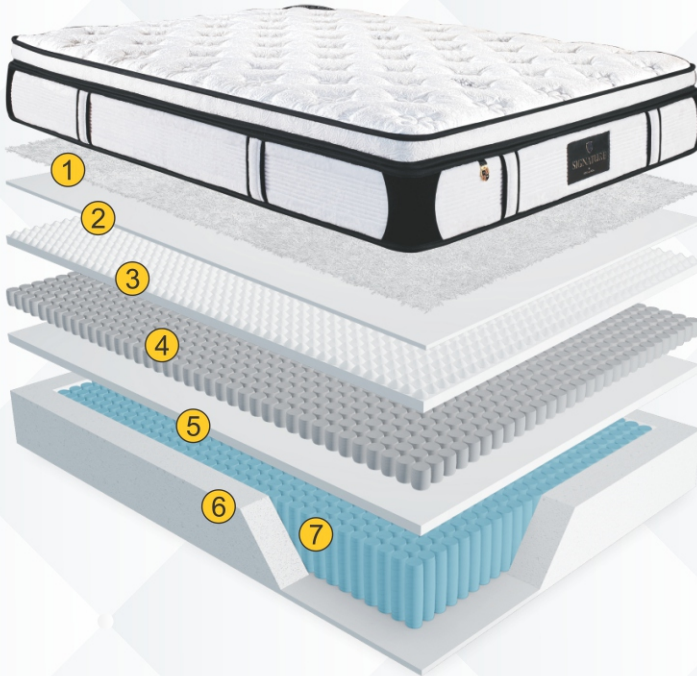

# Signature

*Sleep Luxuriously*

Ultra luxurious sleep as often experienced in 7 star luxury hotels, has come to your bedroom with state-of-the art Signature Mattress

COMFORT METER

SUPPORT METER

True luxury of Signature Mattress is handcrafted with the best proven body contouring feature '**Micro-pockets**' on top of the ultra superior body supporting core of '**Ultra HD Pocket Springs**'. Unique Box-top construction with quilting of superior BodySink Foam makes it an unbeatable luxurious sleep surface.

FLANGER  
TOP

40% more  
comfort assured

DURAFIRM EDGE  
TECHNOLOGY

Long-lasting  
support

Ultra **HD**  
Pocket Springs

**BodySink**  
FOAM

Luxurious Jacquard  
top Fabric

12  
Years Warranty

## COMPOSITION

- ① Siliconised Fiber for Feather Feel
- ② Body Sink Flat Foam
- ③ Body Sink Convuluted Foam is quilted with above layers with Damask Jacquard Fabic
- ④ Body Contouring Micro-Pockets
- ⑤ Bouncy PU Foam as Insulator
- ⑥ High Density Hard Foam as edge support throughout the perimeter of mattress
- ⑦ Ultra High Dense Pocketed Springs core for best body contouring effect

UNIQUE MICRO-POCKETS  
WITH HD  
POCKET SPRINGS

UNIQUE BOX TOP  
CONSTRUCTION WITH  
EDGE COVERS

MARK OF TOP QUALITY-  
LEATHER  
SIGNATURE LABEL