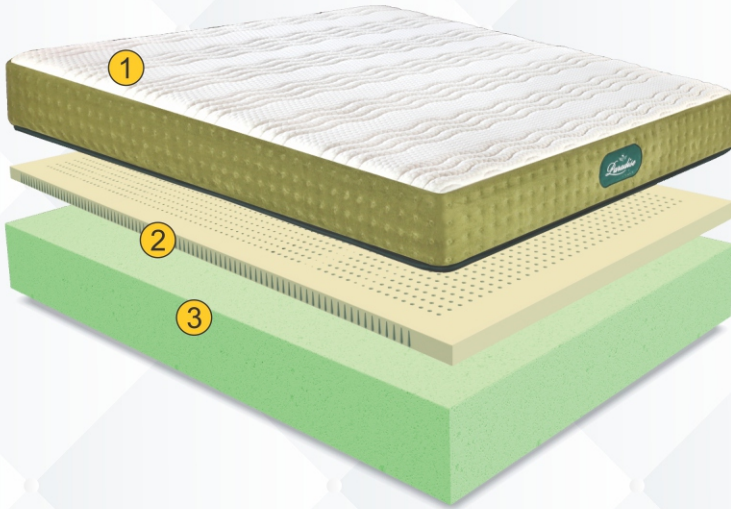

A great alternative for those seeking a 100% Latex Mattress. Powered by 2 inches of 7-Zone 100% Natural Latex combined with support of 100% pure ResponseLatex foam core makes it an ultra durable and more comfortable mattress than a 100% latex mattress.

Free of inner-springs, the 7-Zone produces a very quiet, balanced support experience, while the high density ResponseLatex foam absorbs motion and provides additional support to your body.

100% Pure ResponseLatex Foam Core

High Quality Viscose Knitted Fabric

Micro Slik Foam in Quilting

Pressure Relief & Balance Support

10 Years Warranty

COMPOSITION

- ① High GSM Viscose Knitted Fabric
- ② 2 inch thick layer of Imported 7-Zone 100% Organic Latex
- ③ 100% Pure High Density ResponseLatex Foam Core

Heavy duty knitted fabric, quilted with bodysink foam

Unique beadless top for maximum edge comfort

Elegant 'Paradise' label on foot side

SLEEP ID

sleepid
Number
2

SQI
Ranking*
10

FULL
REPLACEMENT
GUARANTEE
4 yrs.