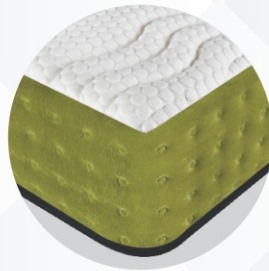

A great alternative for those seeking a 100% Latex Mattress. Powered by 2 inches of 7-Zone 100% Natural Latex combined with support of 100% pure ResponseLatex foam core makes it an ultra durable and more comfortable mattress than a 100% latex mattress.

Free of inner-springs, the 7-Zone produces a very quiet, balanced support experience, while the high density ResponseLatex foam absorbs motion and provides additional support to your body.

100% Pure ResponseLatex Foam Core

High Quality Viscose Knitted Fabric

Micro Slik Foam in Quilting

Pressure Relief & Balance Support

10 Years Warranty

COMPOSITION

- ① High GSM Viscose Knitted Fabric
- ② 2 inch thick layer of Imported 7-Zone 100% Organic Latex
- ③ 100% Pure High Density ResponseLatex Foam Core

Heavy duty knitted fabric, quilted with bodysink foam

Unique beadless top for maximum edge comfort

Elegant 'Paradise' label on foot side

SLEEP ID

sleepid
Number
2

SQI
Ranking*
10

FULL
REPLACEMENT
GUARANTEE
4 yrs.