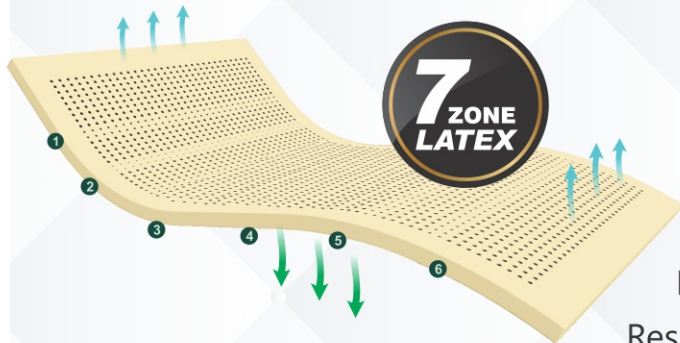

Paradise *V₅*

Luxurious comfort of 100% PURE NATURAL LATEX
with 7 ZONE body support

Paradise V5

Luxurious comfort of 100% PURE NATURAL LATEX with 7 ZONE body support

COMFORT METER

SUPPORT METER

Paradise is a great experience of Latex Mattress with power of 7-Zone body support

A great alternative for those seeking a 100% Latex Mattress. Powered by 2 inches of 7-Zone 100% Natural Latex combined with support of 100% pure ResponseLatex foam core makes it an ultra durable and more comfortable mattress than a 100% latex mattress.

Free of inner-springs, the 7-Zone produces a very quiet, balanced support experience, while the high density ResponseLatex foam absorbs motion and provides additional support to your body.

100% Pure ResponseLatex Foam Core

High Quality Viscose Knitted Fabric

Micro Slik Foam in Quilting

Pressure Relief & Balance Support

10 Years Warranty

COMPOSITION

- ① High GSM Viscose Knitted Fabric
- ② 2 inch thick layer of Imported 7-Zone 100% Organic Latex
- ③ 100% Pure High Density ResponseLatex Foam Core