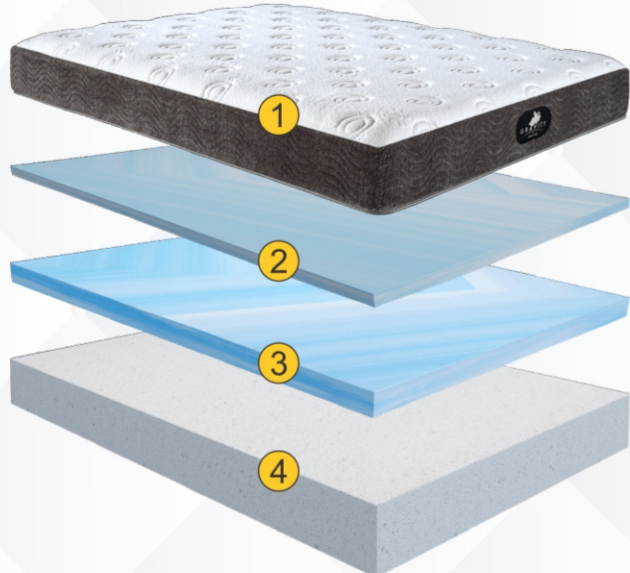

GRAVITY

All-New Gravity Mattress has come to enhance your sleep experience

GRAVITY

All-New Gravity Mattress has come to enhance your sleep experience

COMFORT METER

SUPPORT METER

Gravity is a perfect blend of body contouring high density Memory Foam on top on good supportive High Resilient Foam in the core.

A luxurious quilting of unique pattern sewn in 1 inch of high density memory foam comes on top of 2 inches of memory foam to give a truly individual space as soon as your body rests on it. This combination is proven and popular for a superior sleep experience and suitable for most Indian back.

HD Memory Foam

Luxurious Knitted Fabric

Firmtech HR Foam Core

Pressure Relieving Comfort

Years Warranty

COMPOSITION

- ① Memory foam quilted top with heavy soft knitted fabric
- ② Quilted with 1 inch of Memory Foam
- ③ High density memory foam for body contouring effect
- ④ Firmtech HR foam core for superior body support

UNIQUE BEADLESS TOP
FOR MAXIMUM
EDGE COMFORT

ELEGANT
GRAVITY 3D LABEL
ON FOOT SIDE

ATTRACTIVE DESIGN
OF SIDE BORDERS

SLEEP ID

sleepid
Number
5

SQI
Ranking*
8

FULL
REPLACEMENT
GUARANTEE
4 yrs.

**Sleep Quality Index Ranking - Better ranking in SQI Index denotes superior sleep-grade raw materials used for improved sleep experience, based on SQI Ranking System. For more information, type SQI in search box on our website.*