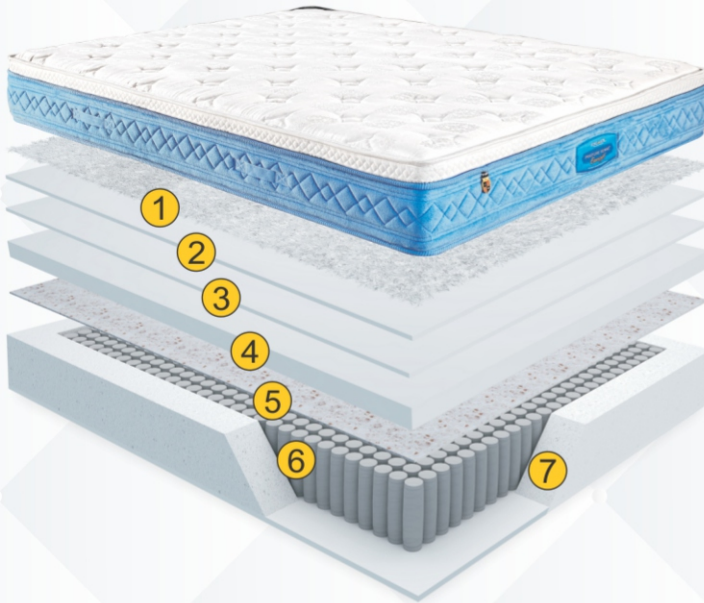

COMFORT METER

SUPPORT METER

Posture Sense Eurosoft is made with goodness of soft luxurious foam with ultra-soft foam quilting in high quality jacquard fabric, in combination with body contouring & do-not-disturb HD Pocketed springs at core. With stylish and appealing design, Posture Sense Eurosoft promises great sleep experience.

HD POCKET
springs

Ultra Plush
Foam

Luxurious Jacquard
Top Fabric

Conforming
Support

No-Flip
Mattress

10
Years
Warranty

COMPOSITION

- ① Silconized fiber for soft touch feel
- ② Soft PU Foam in Quilting
- ③ Soft PU Foam in Quilting
- ④ 2 inch of High Density of Ultra Plush Foam
- ⑤ High Density Insulating Cotton Felt
- ⑥ High Density Pocketed Spring Technology for best Body Support and Contour
- ⑦ Hard Foam Encasement System

High quality Jacquard fabric with deep quilting

Elegant label on foot side

Stylish dual tone Euro-top construction

SLEEP ID

sleepid
Number
3

SQI
Ranking*
7

FULL
REPLACEMENT
GUARANTEE
3 yrs.

**Sleep Quality Index Ranking - Better ranking in SQI Index denotes superior sleep-grade raw materials used for improved sleep experience, based on SQI Ranking System. For more information, type SQI in search box on our website.*

Ensure you checked your sleepid™

before buying your mattress

KING KOIL introduces SleepID, which helps you to find the MOST SUITABLE mattress that suits yours & your partner's body, to an accuracy of above 94%.