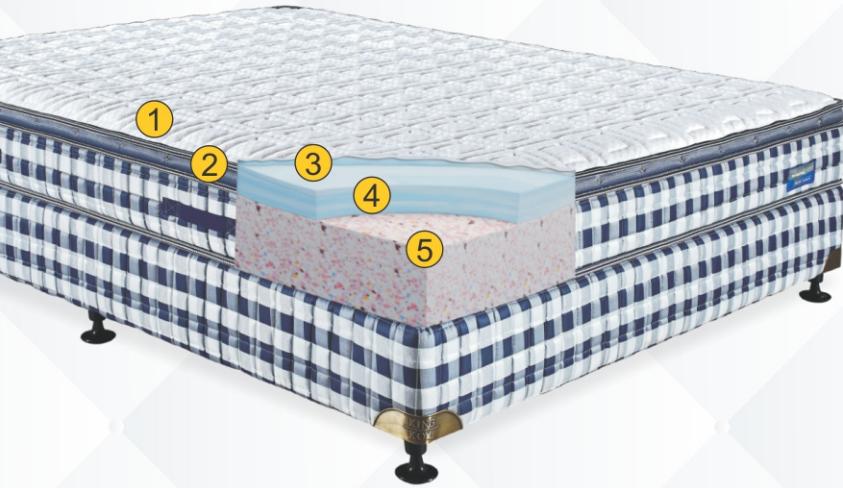

COMFORT METER

SUPPORT METER

Combination of 2 " of high density Memory foam, quilted with
1 " of Memory foam in Eurotop construction in combination
with high density OrthoBond foam as core for body
contouring support

3D AIR VENTS

For ventilation
& hygiene

Body Contouring
Support

Cellular
Memory Foam

Orthobond
Core

7
Years
Warranty

COMPOSITION

- ① High GSM Knitted Fabric
- ② 3D AirVents for air ventilation
- ③ Quilting with 1inch High Density Memory Foam
- ④ 2 inches of High Density Memory Foam for Body Contouring effect
- ⑤ High Density OrthoBond Foam Core

Advanced checkered fabric with superior quilting

Elegant foot label

3D AirVents in Eurotop for air ventilation and hygiene

SLEEP ID

sleepid
Number
5

SQi
Ranking*
8

FULL
REPLACEMENT
GUARANTEE
3 yrs.

**Sleep Quality Index Ranking - Better ranking in SQI Index denotes superior sleep-grade raw materials used for improved sleep experience, based on SQI Ranking System. For more information, type SQI in search box on our website.*

Ensure you checked your sleepid™

before buying your mattress

KING KOIL introduces SleepID, which helps you to find the MOST SUITABLE mattress that suits yours & your partner's body, to an accuracy of above 94%.