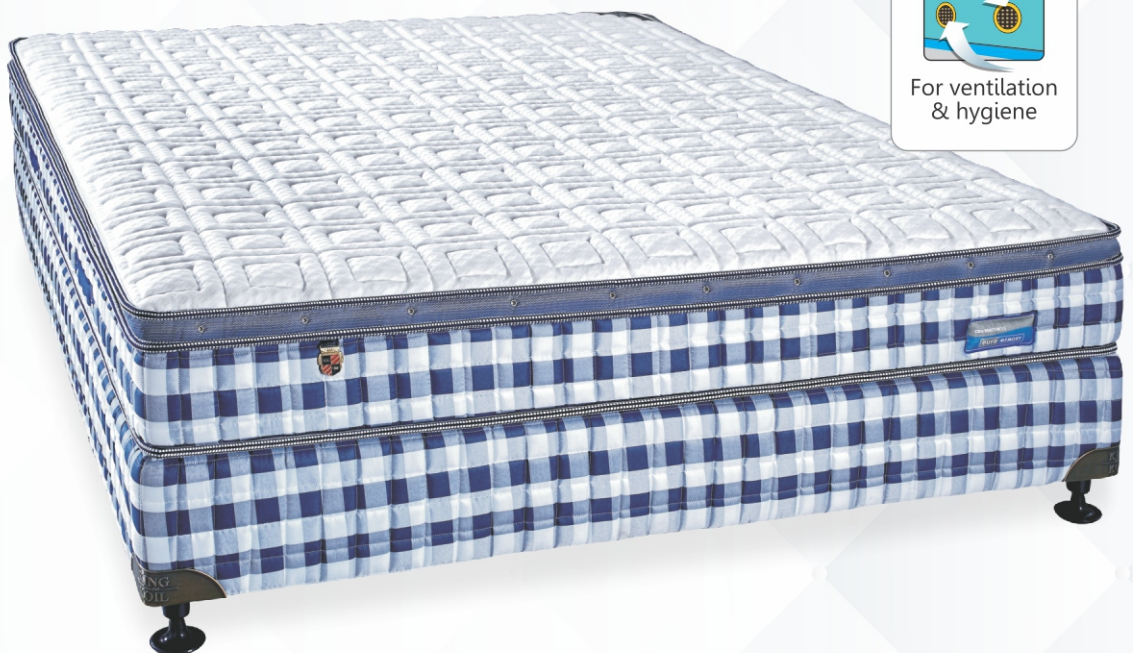

Perfect
combination
of orthopaedic
support with
pressure
relieving
benefits of
memory
foam

Dr MATTRESS

euromEMORY

 **Dr MATTRESS™**

euromEMORY

Designed to be the perfect balance of
comfort, softness and support

COMFORT METER

SUPPORT METER

Combination of 2 " of high density Memory foam, quilted with
1 " of Memory foam in Eurotop construction in combination
with high density OrthoBond foam as core for body
contouring support

3D AIR VENTS

For ventilation
& hygiene

Body Contouring
Support

Cellular
Memory Foam

Orthobond
Core

7
Years
Warranty

COMPOSITION

- ① High GSM Knitted Fabric
- ② 3D AirVents for air ventilation
- ③ Quilting with 1inch High Density Memory Foam
- ④ 2 inches of High Density Memory Foam for Body Contouring effect
- ⑤ High Density OrthoBond Foam Core