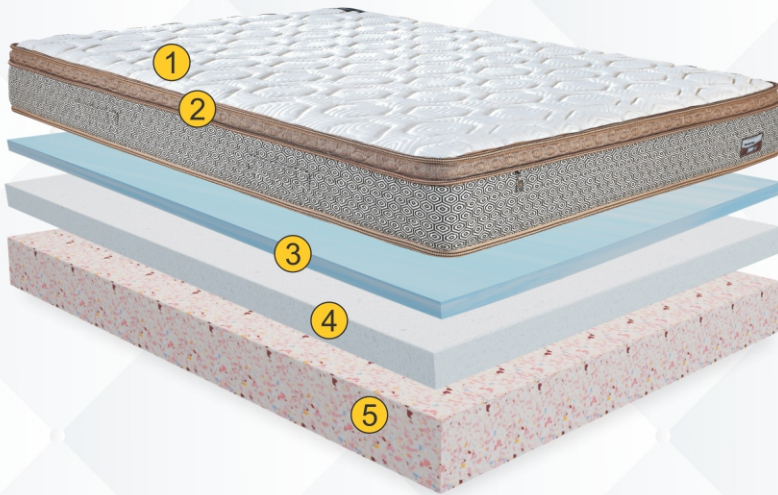

Combination of High Resilience foam, quilted with Memory foam in Eurotop construction in combination with high density OrthoBond foam as core for superior body support

Pressure-relieving
Support

High Resilient
Foam Core

Cellular
Memory Foam

OrthoBond
Core

7
Years
Warranty

COMPOSITION

- ① High GSM Knitted Fabric
- ② Special quilted Jute Fabric in Eurotop
- ③ Quilting with 1 inch of Memory Foam
- ④ 2 inches of High Resilience Foam
- ⑤ High Density OrthoBond Foam core

Memory foam quilting with knitted fabric

Elegant foot label

Quality assurance badge

SLEEP ID

sleepid
Number
4

SQi
Ranking*
6

FULL
REPLACEMENT
GUARANTEE
3 yrs.

**Sleep Quality Index Ranking - Better ranking in SQI Index denotes superior sleep-grade raw materials used for improved sleep experience, based on SQI Ranking System. For more information, type SQI in search box on our website.*

Ensure you checked your sleepid™

before buying your mattress

KING KOIL introduces SleepID, which helps you to find the MOST SUITABLE mattress that suits yours & your partner's body, to an accuracy of above 94%.