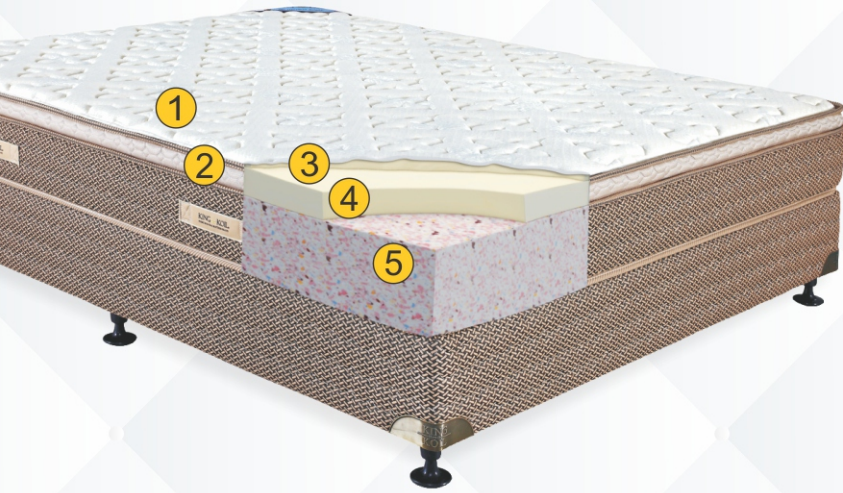

+Dr **MATTRESS™**

euROBACK

Combination of Ultra Plush foam in Eurotop construction and high density OrthoBond foam as core for adequate body support

 Dr **MATTRESS™**

euROBACK

Designed to be the perfect balance of comfort, softness and support

COMFORT METER

SUPPORT METER

Combination of Ultra Plush foam in Eurotop construction and high density OrthoBond foam as core for adequate body support

Conforming Support

Ultra Plush Foam

Orthobond Core

7 Years Warranty

COMPOSITION

- ① High GSM Knitted Fabric
- ② Special Quilted Fabric in Eurotop
- ③ Quilting with 1 inch of PU Foam
- ④ 2 inches of Ultra Plush Foam
- ⑤ High Density OrthoBond Foam Core

KNITTED FABRIC WITH
SUPERIOR QUILTING

Ensure you checked your sleepid™

before buying your mattress

KING KOIL introduces SleepID, which helps you to find the MOST SUITABLE mattress that suits yours & your partner's body, to an accuracy of above 94%.