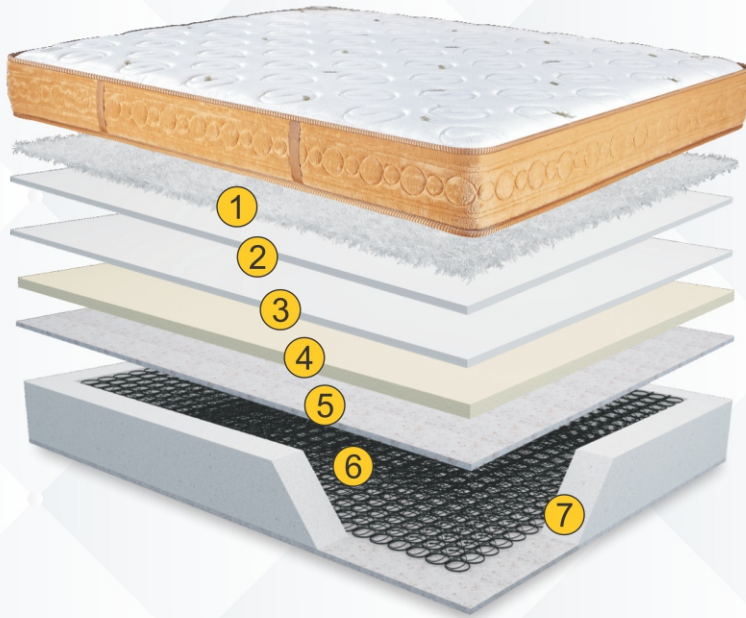

COMFORT METER

SUPPORT METER

Made with the goodness of Chiropedic coils as a core, this 3000 series is both side usable mattress made with high quality materials to provide a perfect back support of medium firmness that is adaptable to literally every Indian back as per Chiropractic study in this field.

FCER
ENDORSED BY
The Foundation for Chiropractic
Education and Research

Luxurious
Jacquard Fabric

Chiropedic
Coil

Flip Type
Mattress

10
Years
Warranty

COMPOSITION

- ① Silconized fiber for soft touch feel
- ② Soft PU Foam in Quilting
- ③ Soft PU Foam for body cushioning
- ④ High Density PU Foam
- ⑤ High Density Insulating Cotton Felt
- ⑥ Chiropractic Coil (Double heat tempered Firm Bonnell Springs)
- ⑦ Hard Foam Encasement System

'Crown' branded heavy jacquard fabric

Well crafted tight top flip type mattress

Stylish quilting patterns on sides and top

SLEEP ID

sleepid
Number
4

SQI
Ranking*
5

FULL
REPLACEMENT
GUARANTEE
3 yrs.

**Sleep Quality Index Ranking - Better ranking in SQI Index denotes superior sleep-grade raw materials used for improved sleep experience, based on SQI Ranking System. For more information, type SQI in search box on our website.*

Ensure you checked your sleepid™

before buying your mattress

KING KOIL introduces SleepID, which helps you to find the MOST SUITABLE mattress that suits yours & your partner's body, to an accuracy of above 94%.