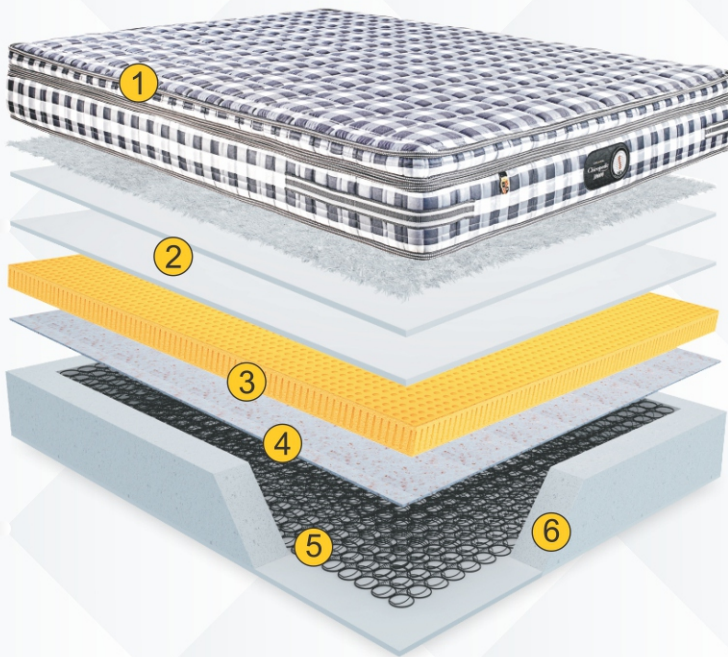

*BodySink*  
FOAM

HD Chiropradic  
Coil

100% Natural  
Latex

Organic Cotton  
Fabric

10  
Years  
Warranty

## COMPOSITION

- ① Jacquard Fabric with Cotton
- ② Body Sink Foam in Quilting
- ③ 2 inch of 100% Natural Latex
- ④ High Density Insulating Cotton Felt
- ⑤ Chiropractic Coil (Double heat tempered Firm Bonnell Springs)
- ⑥ Hard Foam Encasement System

Unique Box-top construction

Elegant ICA seal label

New front-edge handles