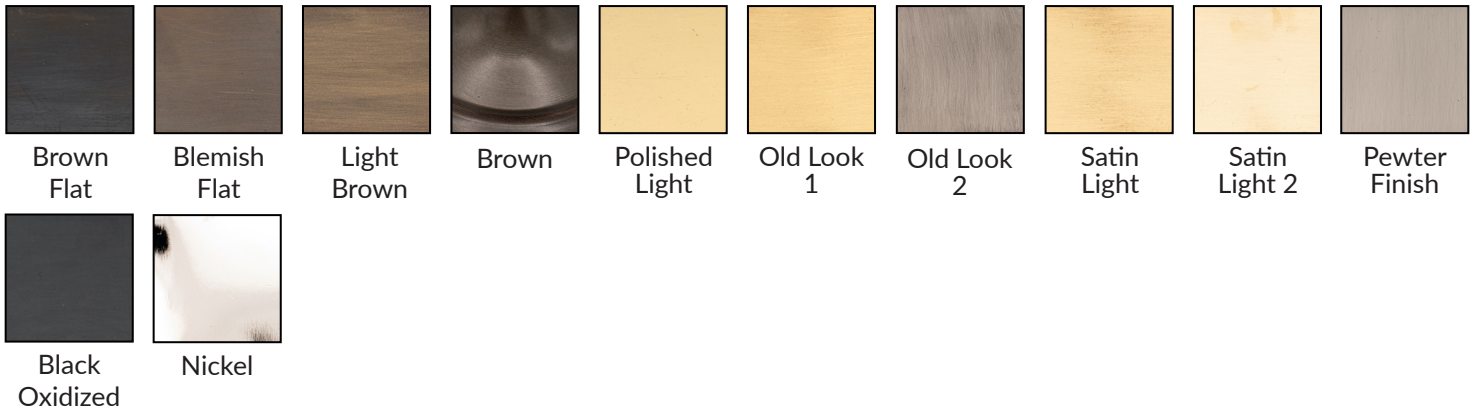

Custom handmade to order in approximately 8-12 weeks (*but may vary slightly sooner or later*)

DIMENSIONS

55.5" Long x 28" Wide with Shades (*Custom Available*)

10" Diameter Bottom Glass Shades: Green
(*Upcharge For Silk*)

Materials

Customization options for the discerning billiards consumer

METAL FINISHES

SHADE FINISHES/OPTIONS

Standard in **White** or **Green** Glass Shades. Upcharge For Custom **Painted Glass** or **Silk**