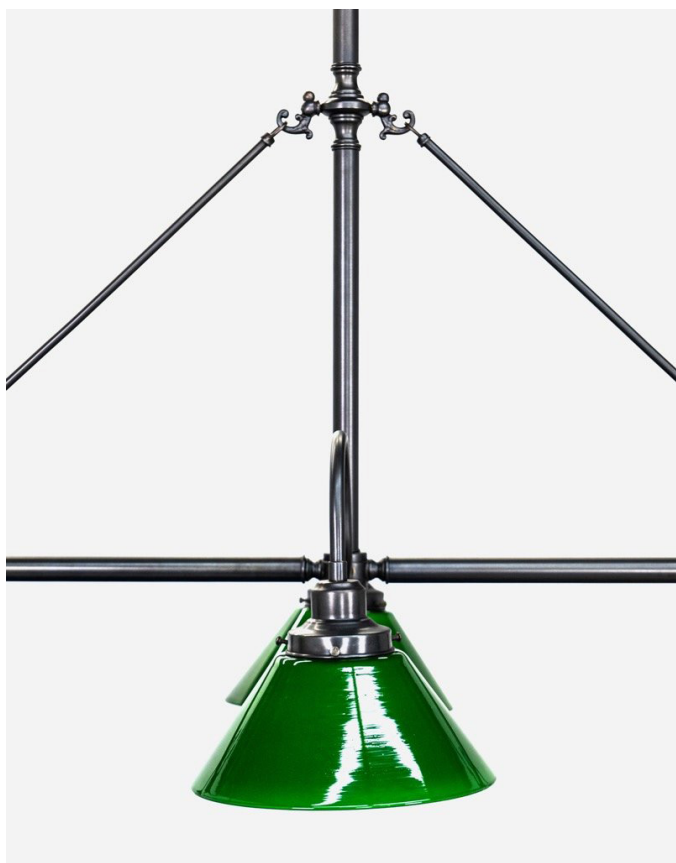

BLATT BILLIARDS

NEW YORK CITY, EST. 1923

The Vault Billiard Lights

PRODUCT SPECIFICATIONS

Billiards. Bespoke.

THE WORLD'S FINEST CUSTOM POOL TABLES

Call us for a consultation today!

Last updated 10/10/2020

The Vault Billiards Light

Illuminate your table with the green glow of success.

The Vault Billiards Light is a quality light fixture with a retro 1920s vibe. This is a custom fixture that will take you back in time to when billiards was the world's most popular gathering entertainment. An elegant design that will illuminate the most regal rooms. Your selection of custom finishes allows this design to fit all styles.

Custom handmade to order in approximately 8-12 weeks (*but may vary slightly sooner or later*)

DIMENSIONS

55.5" Long x 28" Wide with Shades (*Custom Available*)

10" Diameter Bottom Glass Shades: Green
(*Upcharge For Silk*)

110V, Up To **75 W** Bulbs (*Recommended on Dimmer*)

Adjustable Height (**64" - 70"** from floor)
(*On average, billiard lights are hung 64"-70" from the finished floor, to the bottom of their shades*)