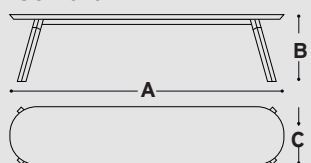

121 lb / 55 kg

Gross dimensions:

76.3 x 46 x 21.1 in /
194 x 117 x 54 cm
(pallet included)

Gross weight:

182.5 lb / 90 kg
(pallet included)

Materials:

STRUCTURE: Steel with cataphoretic coating process with polyester paint
TOP: HPL or walnut
LEGS: Iroko wood
NET: Coated polyester fabric

Accessories:

-  Balls (6 units set): INCLUDED
-  Paddles (2 units set): INCLUDED
-  Protective PVC cover: NOT INCLUDED
-  Flooring anchoring set: NOT INCLUDED

You&Me

collection

You&Me BENCHES

Dimensions:

220 Bench

A - 87 in / 220 cm
B - 18 in / 45,4 cm
C - 15 in / 38 cm

Weight: 70 lb / 31,4 kg

Gross dimensions: 91 x 18.9 x 11.8 in / 231 x 48 x 30 cm

Gross weight: 92.6 lb / 42 kg

180 Bench

A - 71 in / 180 cm
B - 18 in / 45,4 cm
C - 15 in / 38 cm

Gross dimensions: 75 x 18.9 x 6 in / 191 x 48 x 15 cm

Gross weight: 50.7 lb / 23 kg

120 Bench

A - 47 in / 120 cm
B - 18 in / 45,4 cm
C - 15 in / 38 cm

Gross dimensions: 51.5 x 18.9 x 6 in / 131 x 48 x 15 cm