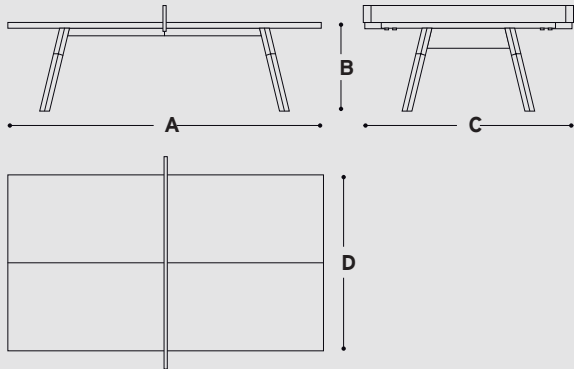

You&Me

220-MEDIUM

Dimensions: