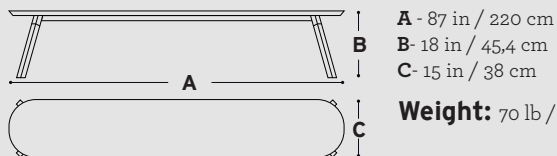

Gross dimensions:

92 x 52.7 x 19.6 in /
 234 x 134 x 50 cm
 (pallet included)

Gross weight:

231.5 lb / 105 kg
 (pallet included)

Materials:

STRUCTURE: Steel with cataphoretic coating process with polyester paint

121 lb / 55 kg

Gross dimensions:

76.3 x 46 x 21.1 in /
194 x 117 x 54 cm
(pallet included)

Gross weight:

182.5 lb / 90 kg
(pallet included)

Materials:

STRUCTURE: Steel with cataphoretic coating process with polyester paint
TOP: HPL or walnut
LEGS: Iroko wood
NET: Coated polyester fabric

A - 87 in / 220 cm
B - 18 in / 45,4 cm
C - 15 in / 38 cm

Weight: 70 lb / 31,4 kg

Gross dimensions: 91 x 18.9 x 11.8 in / 231 x 48 x 30 cm

Gross weight: 92.6 lb / 42 kg

180 Bench

A - 71 in / 180 cm
B - 18 in / 45,4 cm
C - 15 in / 38 cm

Gross dimensions: 75 x 18.9 x 6 in / 191 x 48 x 15 cm

Gross weight: 50.7 lb / 23 kg

120 Bench

A - 47 in / 120 cm
B - 18 in / 45,4 cm
C - 15 in / 38 cm

Gross dimensions: 51.5 x 18.9 x 6 in / 131 x 48 x 15 cm