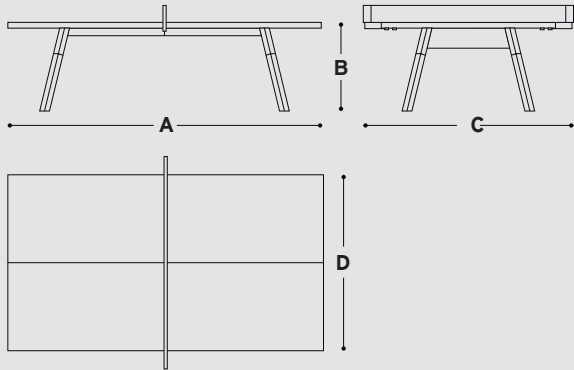

Gross dimensions:

92 x 52.7 x 19.6 in /
 234 x 134 x 50 cm
 (pallet included)

Gross weight:

231.5 lb / 105 kg
 (pallet included)

Materials:

STRUCTURE: Steel with cataphoretic coating process with polyester paint

You&Me

collection

You&Me

180-SMALL

Dimensions:

A - 70.9 in / 180 cm
B - 30 in / 76 cm

C - 39.4 in / 100 cm
D - 52 in / 132 cm

Weight:

121 lb / 55 kg

Gross dimensions:

76.3 x 46 x 21.1 in /
194 x 117 x 54 cm
(pallet included)

Gross weight:

182.5 lb / 90 kg
(pallet included)

Materials:

STRUCTURE: Steel with cataphoretic coating process with polyester paint
TOP: HPL or walnut
LEGS: Iroko wood
NET: Coated polyester fabric