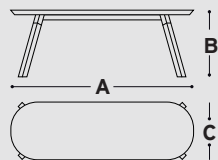

121 lb / 55 kg

Gross dimensions:

76.3 x 46 x 21.1 in /
194 x 117 x 54 cm
(pallet included)

Gross weight:

182.5 lb / 90 kg
(pallet included)

Materials:

STRUCTURE: Steel with cataphoretic coating process with polyester paint
TOP: HPL or walnut
LEGS: Iroko wood
NET: Coated polyester fabric

A - 87 in / 220 cm
B - 18 in / 45,4 cm
C - 15 in / 38 cm

Weight: 70 lb / 31,4 kg

Gross dimensions: 91 x 18.9 x 11.8 in / 231 x 48 x 30 cm

Gross weight: 92.6 lb / 42 kg

180 Bench

A - 71 in / 180 cm
B - 18 in / 45,4 cm
C - 15 in / 38 cm

Gross dimensions: 75 x 18.9 x 6 in / 191 x 48 x 15 cm

Gross weight: 50.7 lb / 23 kg

120 Bench

A - 47 in / 120 cm
B - 18 in / 45,4 cm
C - 15 in / 38 cm

Gross dimensions: 51.5 x 18.9 x 6 in / 131 x 48 x 15 cm

Gross weight: 38.1 lb / 17,3 kg

50 Stool

A - 20 in / 50 cm
B - 18 in / 45,4 cm
C - 15 in / 38 cm

Gross dimensions: 21.6 x 18.9 x 6 in / 55 x 48 x 15 cm

Gross weight: 17.8 lb / 8,1 kg

Materials:

STRUCTURE: Steel with cataphoretic coating process with polyester paint