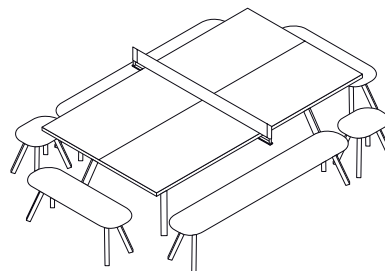

You&Me SETS

The table and bench in the You and Me collection come in different size combinations to suit customer taste and available space.

Here are a few ideas to help to create a customized set.

You&Me collection

STANDARD TABLE

Set 1/S
2 x 220 bench
2 x 120 bench
2 x 50 bench