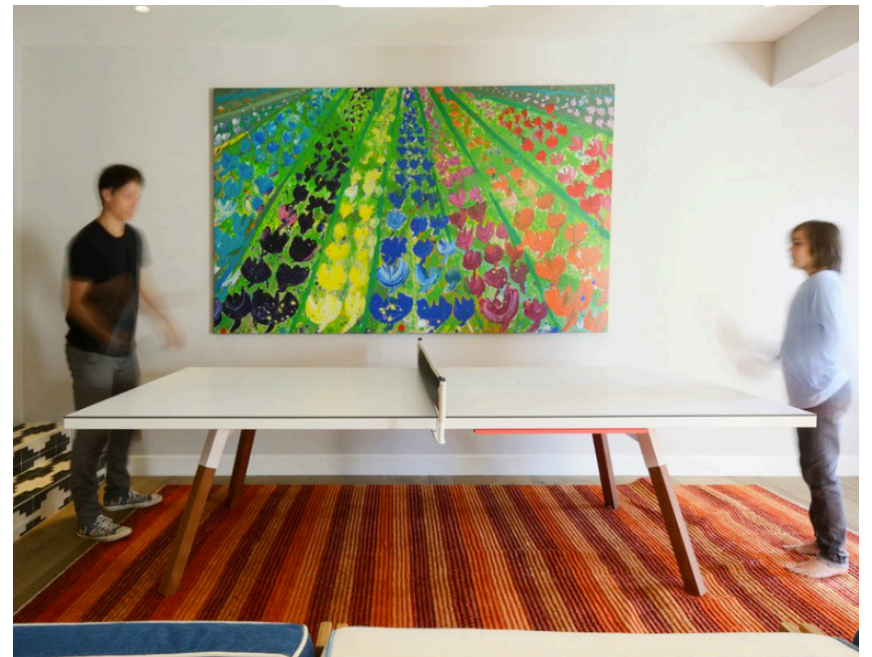

- private residence (us) -