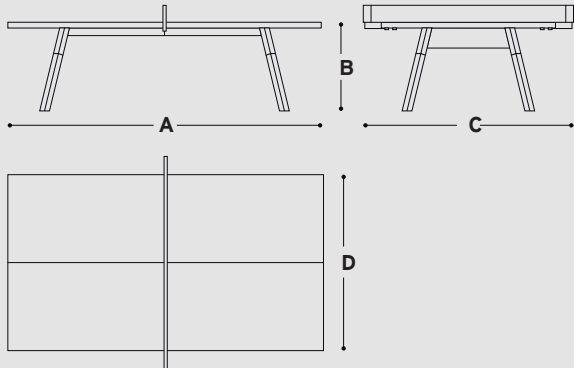

You&Me STANDARD

Dimensions: