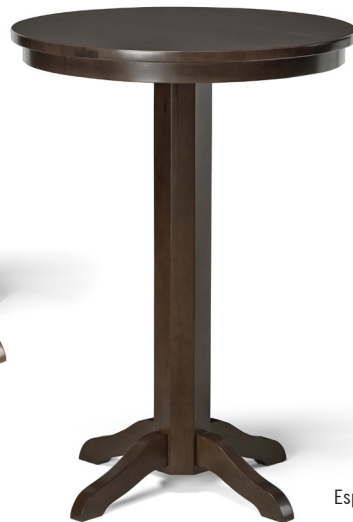

TRADITIONAL PUB TABLE & STOOLS

Grab a seat around this classic pub table for many enjoyable evenings with family and friends. Made from beautiful solid hardwood, the Brunswick Traditional Pub Table offers timeless style and comfort. When paired with the Brunswick Backless Bar Stools, this set will add casual elegance to any game room.

TRADITIONAL PUB TABLE & STOOLS

PRODUCT SPECIFICATIONS

Chestnut

Espresso

PUB TABLE

With timeless style and comfort, the Traditional Pub Table completes any game room setting. This table features a 30" round top with a smooth finish, a 42" height, and an eclectic prism-shaped solid wood pedestal and base. Available in a rich chestnut or espresso finish.

SPECIFICATIONS

Dimensions (L x H)	30" x 42"
Finish Options	Chestnut, Espresso

Chestnut

Espresso

PUB STOOLS

Constructed from solid wood with a cushioned seat that swivels, the Traditional Backless Pub Stools perfectly complement your favorite billiard table or other game room furnishings. You'll sit comfortably on the 30" high seat of man-made materials. Available in a rich chestnut or espresso finish.

SPECIFICATIONS

Seat Height	30"
Finish Options	Chestnut, Espresso