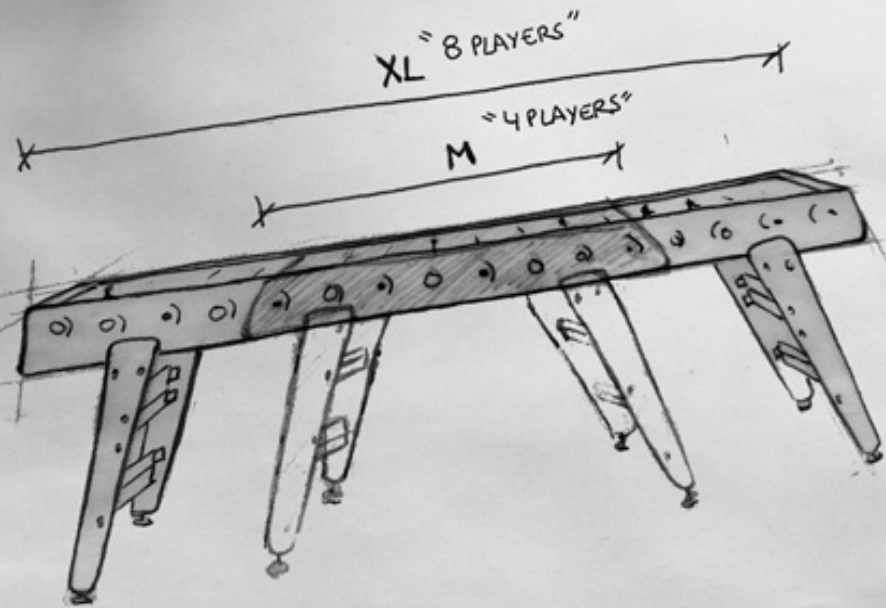

# RS#Wood MAX Dining table

by Rafael Rodríguez

12 dinner guests  
56 players in the pitch  
16 road  
288 cm of playing field  
Almost 300 cm dining table

**RS#Wood MAX Dining** doubles  
the fun to enjoy to the fullest.

# RS#Wood MAX Dining Table

by Rafael Rodríguez

rs-barcelona

Indoor / Outdoor

**Product weight**  
619.5 lb | 281 kg

**Packaging Dimensions:**  
116.1x55.1x30.1 in | 295x140x77 cm

**Weight**  
926 lb | 420 kg