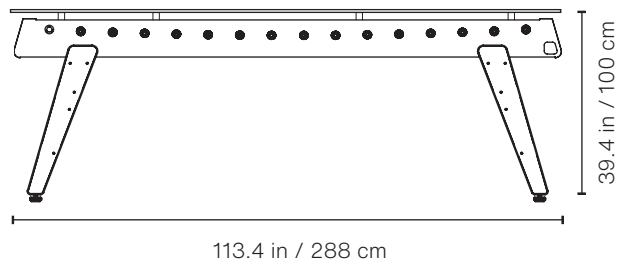

Technical Info

Line-up

1 • 3 • 4 • 4 • 4 • 4 • 4 • 4

Materials

Inox structure: Stainless steel

Structure: Steel with cataphoretic coating process with polyester

Glass: 0.4 in / 1 cm template glass

Field: HPL

Legs: Iroko wood

Players: Cast aluminium

Handles: Iroko wood

RS#Wood MAX Dining Table

comes with:

Balls
7 units set (5 standard and 2 silent)

4 extra players
2 per team

RS#Wood MAX Dining Football Table Accessories:

Balls
7 units set.

Extra players

Wheels
4 units set.

Floor Anchoring System