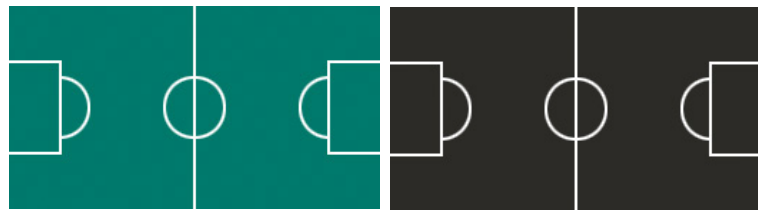

Football Table customisation options

Customise your football table with the RAL colour that fits to your project.

Field colour