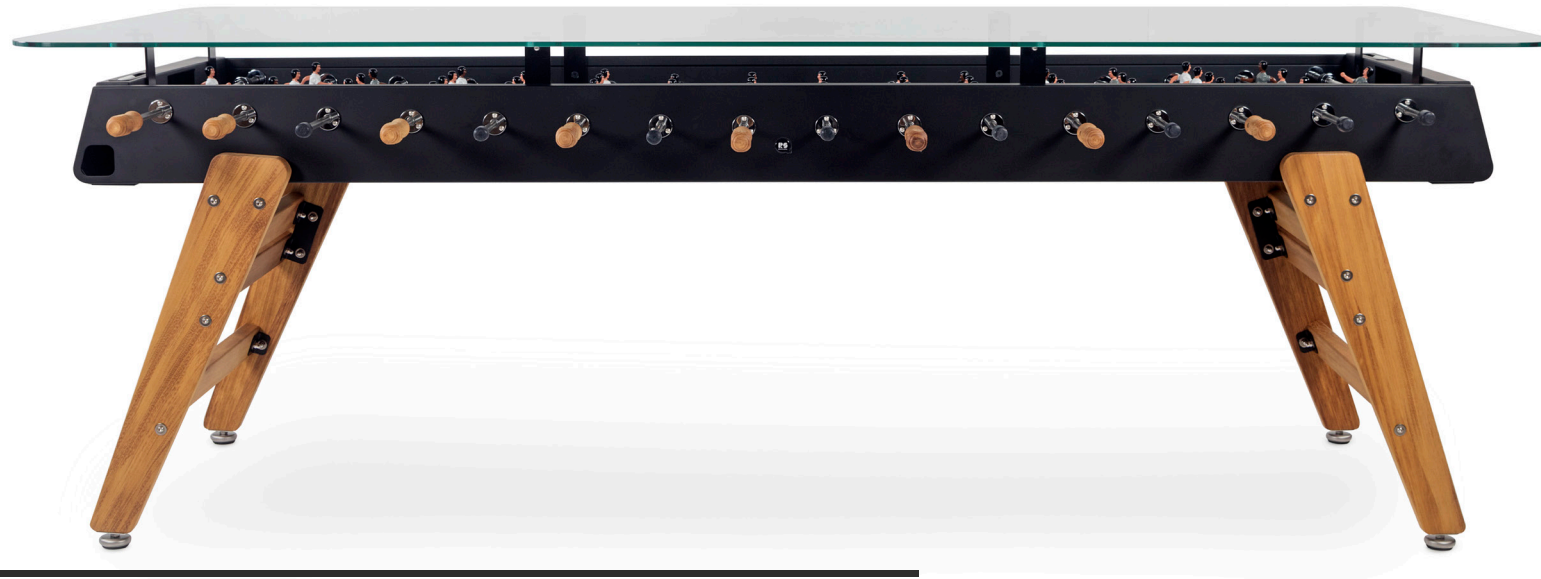

# RS#Wood MAX Dining table

by Rafael Rodríguez

12 dinner guests  
56 players in the pitch  
16 road  
288 cm of playing field  
Almost 300 cm dining table

**RS#Wood MAX Dining** doubles  
the fun to enjoy to the fullest.

# RS#Wood MAX Dining Table

by Rafael Rodríguez

rs-barcelona

Indoor / Outdoor

**Product weight**  
619.5 lb | 281 kg

**Packaging Dimensions:**  
116.1x55.1x30.1 in | 295x140x77 cm

**Weight**  
926 lb | 420 kg

## RS#Wood MAX Dining Table

comes with:

 **Balls**  
7 units set (5 standard and 2 silent)

 **4 extra players**  
2 per team

## RS#Wood MAX Dining Football Table Accessories:

 **Balls**  
7 units set.

 **Extra players**

 **Wheels**  
4 units set.

 **Floor Anchoring System**