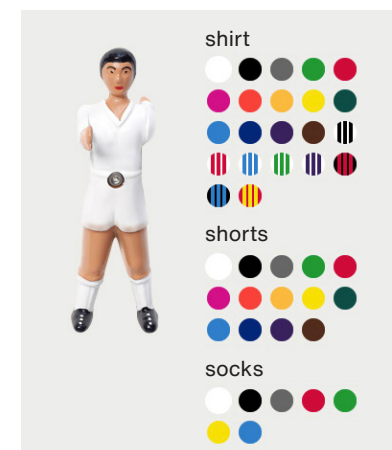

Football Table customisation options

Customise your football table with the RAL colour that fits to your project.

Field colour

Players

two feet

one foot

Gender

all boys

all girls

girls vs. boys

mixed teams

Skin colour

white

black

mixed teams

Teams

Customisation examples

Add your logo to players