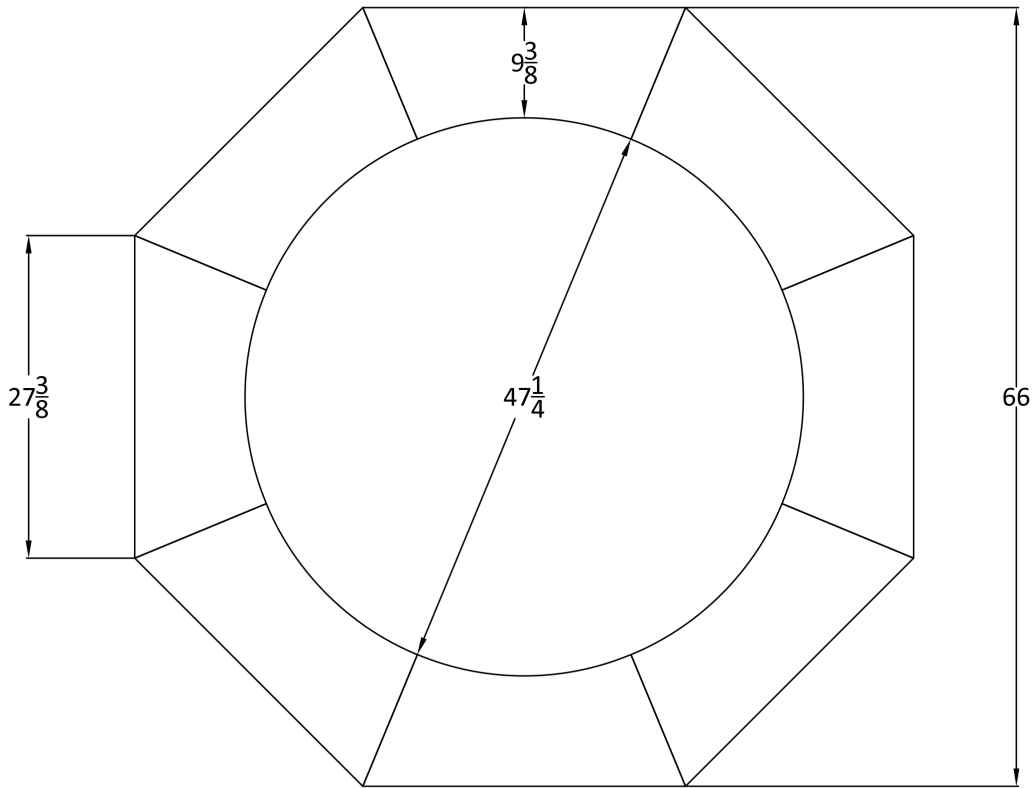

AVAILABLE:

WALLET TRAY

CHIP SLOT

HYBRID

66 OCT - 8 SEG

STANDARD = HYBRID

AVAILABLE:

WALLET TRAY

CHIP SLOT

HYBRID

60" Professional Hold'em Table
(Approx. top measurements)