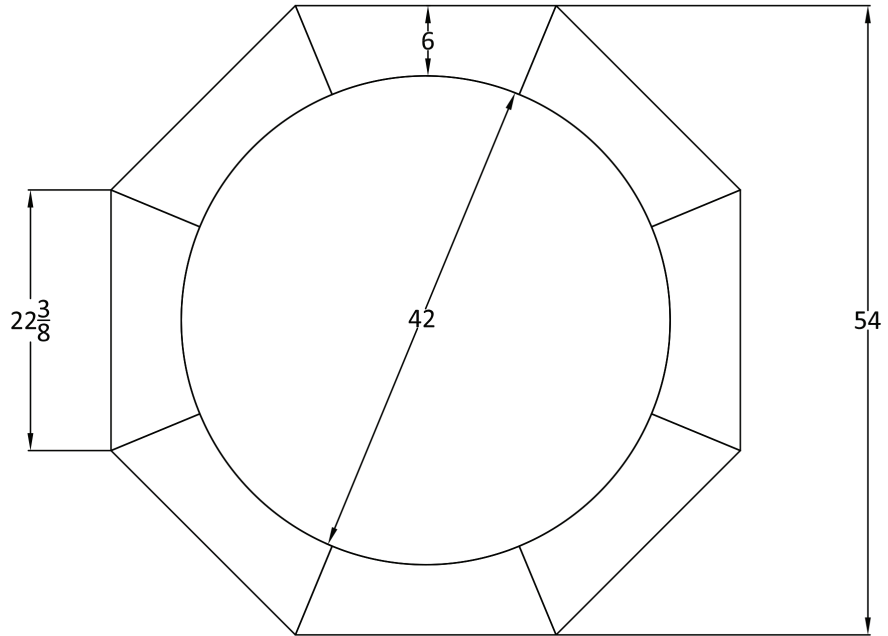

BLATT BILLIARDS

NEW YORK CITY, EST. 1923

**GAME TABLE
SEGMENT OPTIONS**

(All Dimensions Approximate)

48 RND - 6 SEG

STANDARD: WALLET TRAY

AVAILABLE:

WALLET TRAY

CHIP SLOT

HYBRID

54 RND - 6 SEG

STANDARD: HYBRID

AVAILABLE:

WALLET TRAY

CHIP SLOT

HYBRID

54 OCT - 8 SEG

STANDARD: HYBRID

AVAILABLE:

WALLET TRAY

CHIP SLOT

HYBRID

54 RND - 8 SEG

8 SEG = UPGRADE; STANDARD HYBRID

CHIP SLOT

HYBRID

60" Professional Hold'em Table
(Approx. top measurements)