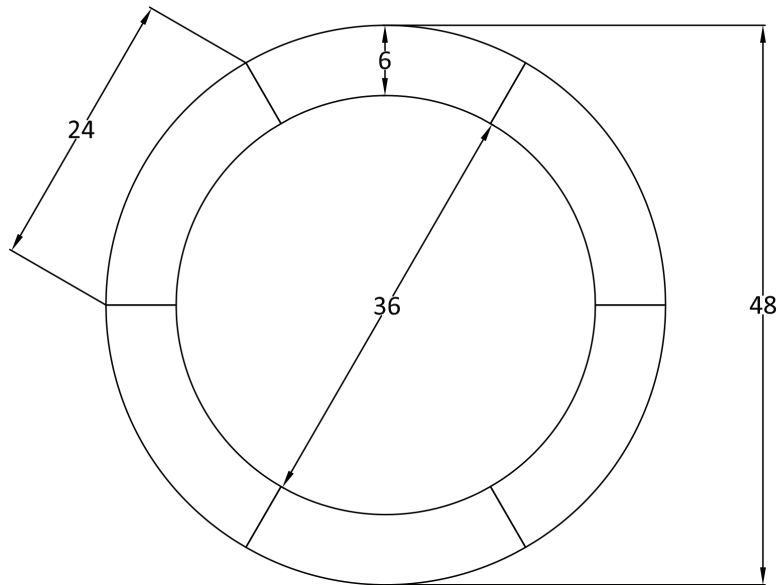

BLATT BILLIARDS

NEW YORK CITY, EST. 1923

**GAME TABLE
SEGMENT OPTIONS**

(All Dimensions Approximate)

48 RND - 6 SEG

STANDARD: WALLET TRAY

AVAILABLE:

WALLET TRAY

CHIP SLOT

HYBRID

54 RND - 6 SEG

STANDARD: HYBRID

AVAILABLE:

WALLET TRAY

CHIP SLOT

HYBRID

54 OCT - 8 SEG

STANDARD: HYBRID

AVAILABLE:

WALLET TRAY

CHIP SLOT

HYBRID

54 RND - 8 SEG

8 SEG = UPGRADE; STANDARD HYBRID

CHIP SLOT

HYBRID

60" Professional Hold'em Table
(Approx. top measurements)