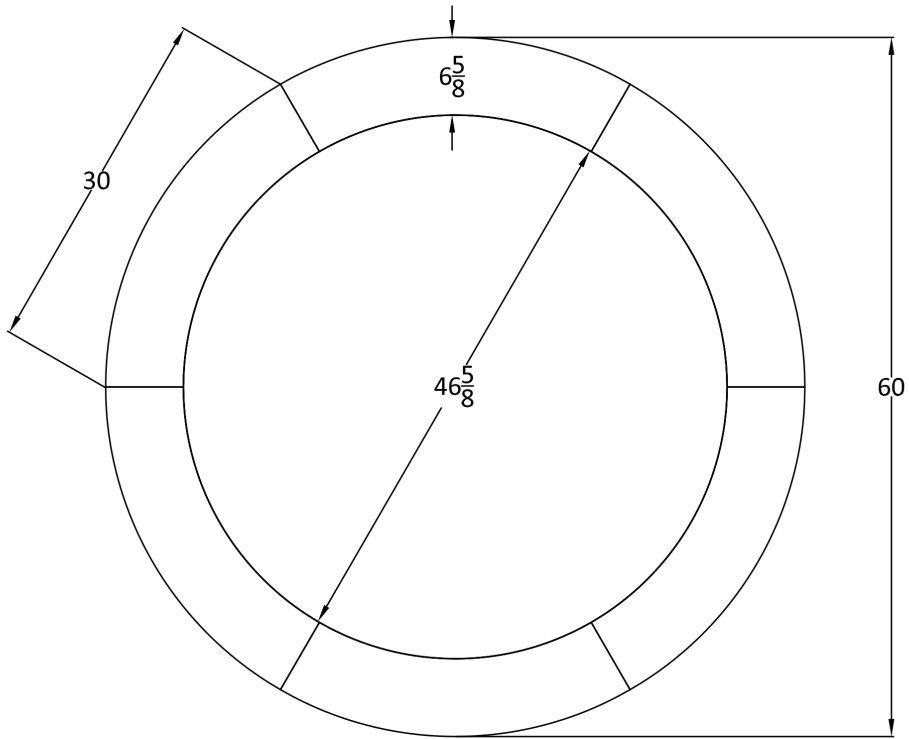

CHIP SLOT

HYBRID

60 OCT - 8 SEG

STANDARD = HYBRID

AVAILABLE:

WALLET TRAY

CHIP SLOT

HYBRID

60 RND - 6 SEG

6 SEG = UPGRADE; STANDARD HYBRID

AVAILABLE:

WALLET TRAY

CHIP SLOT

HYBRID

66 RND - 8 SEG

STANDARD = HYBRID

CHIP SLOT

HYBRID

60" Professional Hold'em Table
(Approx. top measurements)