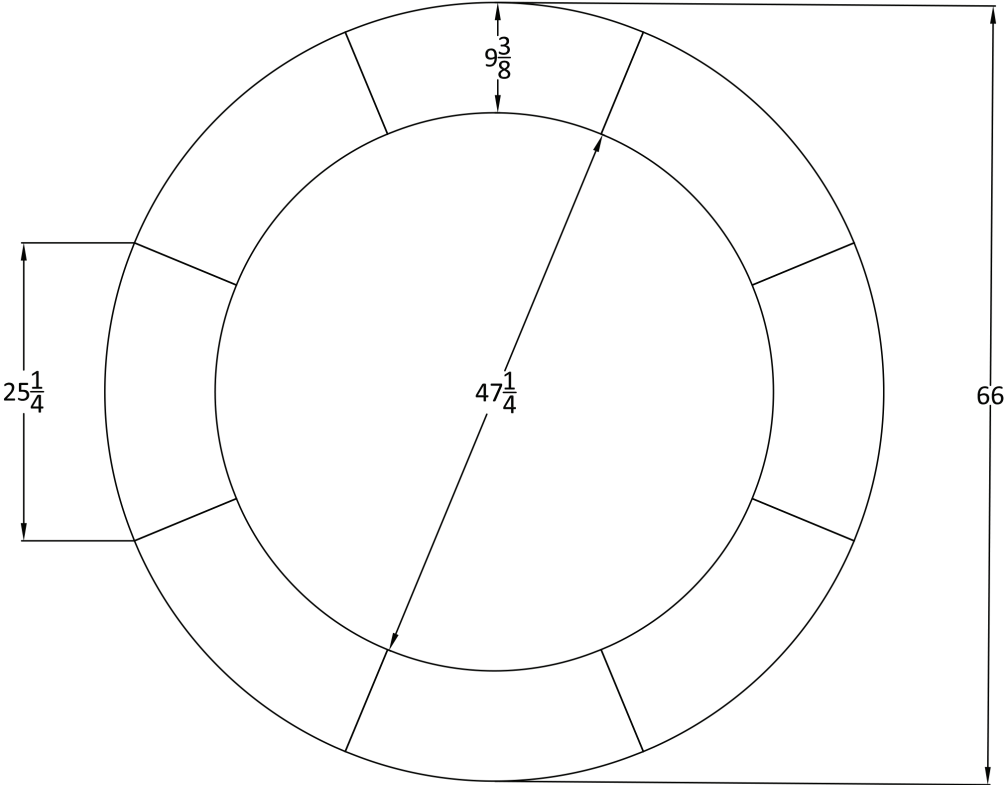

60 RND - 6 SEG

6 SEG = UPGRADE; STANDARD HYBRID

AVAILABLE:

WALLET TRAY

CHIP SLOT

HYBRID

66 RND - 8 SEG

STANDARD = HYBRID

AVAILABLE:

WALLET TRAY

CHIP SLOT

HYBRID

66 OCT - 8 SEG

STANDARD = HYBRID

AVAILABLE:

WALLET TRAY

CHIP SLOT

HYBRID

60" Professional Hold'em Table
(Approx. top measurements)