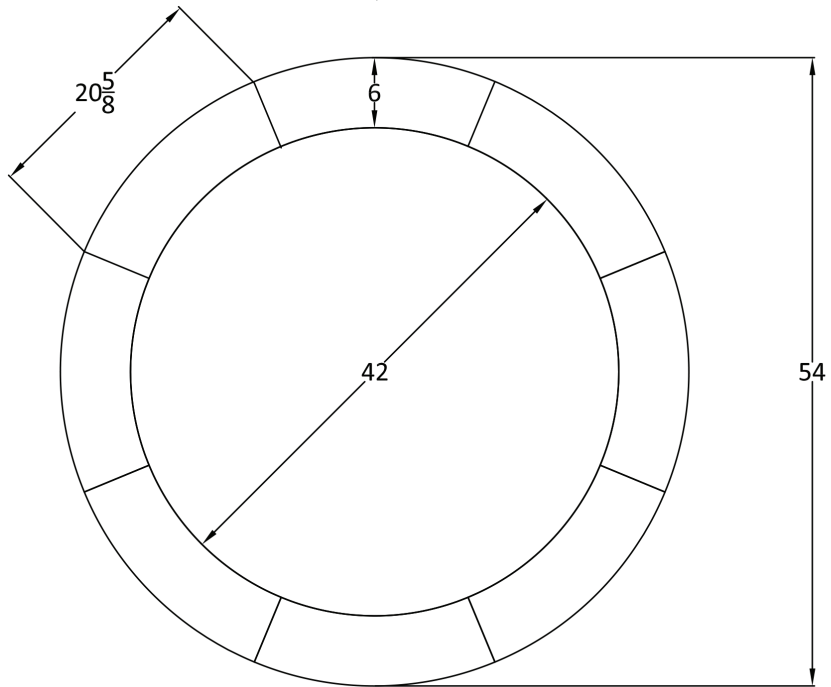

54 OCT - 8 SEG

STANDARD: HYBRID

AVAILABLE:

WALLET TRAY

CHIP SLOT

HYBRID

54 RND - 8 SEG

8 SEG = UPGRADE; STANDARD HYBRID

AVAILABLE:

WALLET TRAY

CHIP SLOT

HYBRID

60 RND - 8 SEG

STANDARD = HYBRID

AVAILABLE:

WALLET TRAY

CHIP SLOT

HYBRID

60" Professional Hold'em Table
(Approx. top measurements)