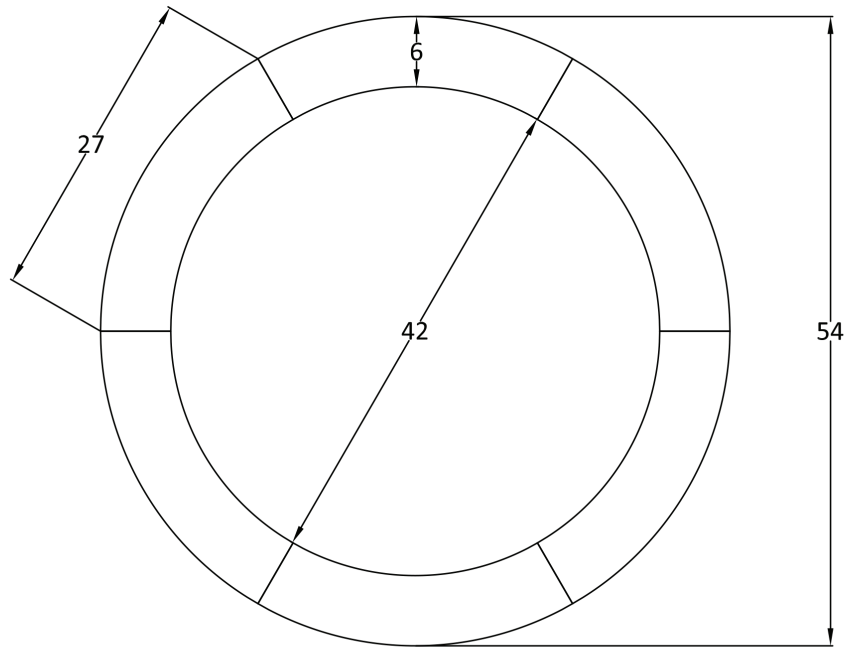

BLATT BILLIARDS

NEW YORK CITY, EST. 1923

**GAME TABLE
SEGMENT OPTIONS**

(All Dimensions Approximate)

48 RND - 6 SEG

STANDARD: WALLET TRAY

AVAILABLE:

WALLET TRAY

CHIP SLOT

HYBRID

54 RND - 6 SEG

STANDARD: HYBRID

AVAILABLE:

WALLET TRAY

CHIP SLOT

HYBRID

54 OCT - 8 SEG

STANDARD: HYBRID

AVAILABLE:

WALLET TRAY

CHIP SLOT

HYBRID

54 RND - 8 SEG

8 SEG = UPGRADE; STANDARD HYBRID

CHIP SLOT

HYBRID

60" Professional Hold'em Table
(Approx. top measurements)