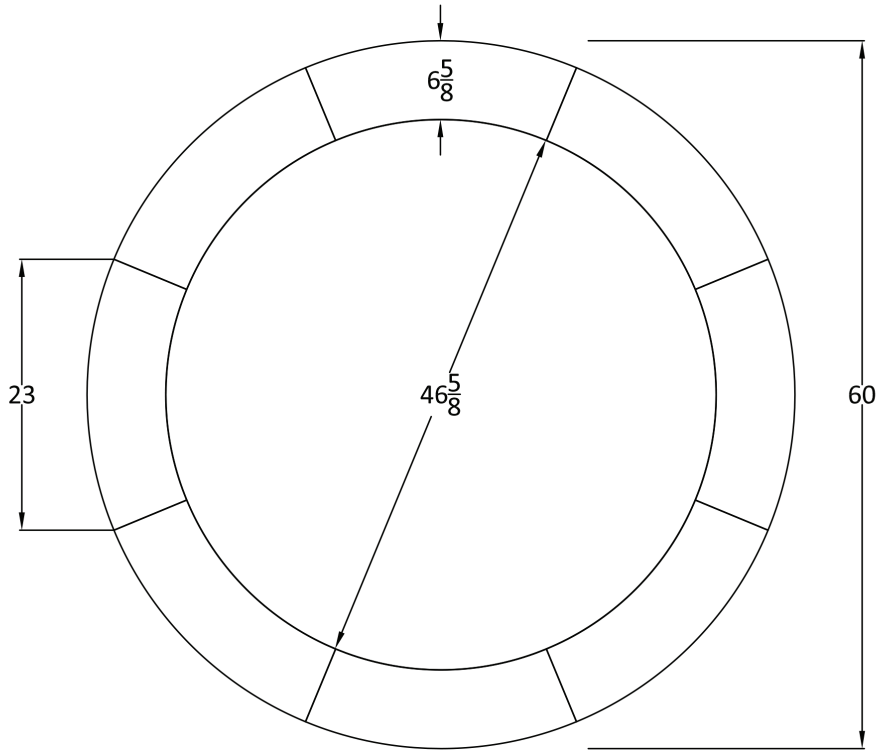

AVAILABLE:

WALLET TRAY

CHIP SLOT

HYBRID

60 RND - 8 SEG

STANDARD = HYBRID

AVAILABLE:

WALLET TRAY

CHIP SLOT

HYBRID

60 OCT - 8 SEG

STANDARD = HYBRID

AVAILABLE:

WALLET TRAY

CHIP SLOT

HYBRID

CHIP SLOT

HYBRID

60" Professional Hold'em Table
(Approx. top measurements)