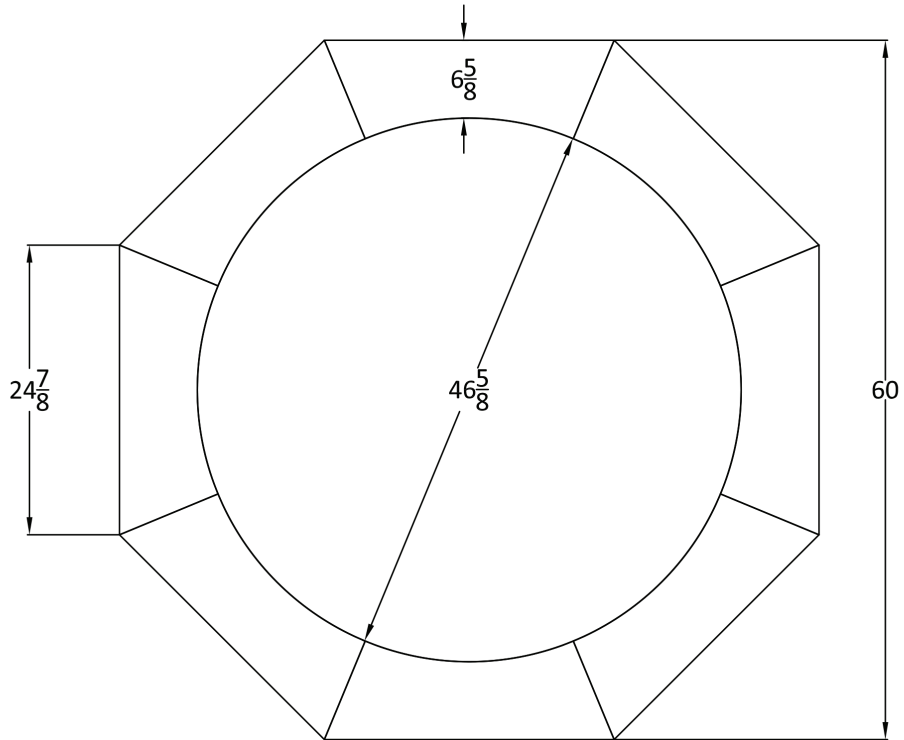

CHIP SLOT

HYBRID

60 OCT - 8 SEG

STANDARD = HYBRID

AVAILABLE:

WALLET TRAY

CHIP SLOT

HYBRID

60 RND - 6 SEG

6 SEG = UPGRADE; STANDARD HYBRID

AVAILABLE:

WALLET TRAY

CHIP SLOT

HYBRID

66 RND - 8 SEG

STANDARD = HYBRID

CHIP SLOT

HYBRID

60" Professional Hold'em Table
(Approx. top measurements)