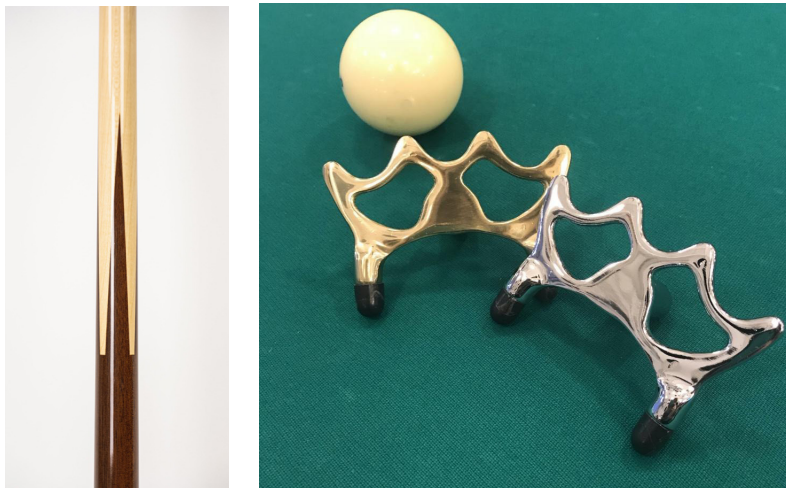

BLATT BILLIARDS

NEW YORK CITY, EST. 1923

Platinum Equipment Package

PRODUCT SPECIFICATIONS

Billiards. Bespoke.

THE WORLD'S FINEST CUSTOM POOL TABLES

Call us for a consultation today!

Last updated 03/21/2021

Platinum Equipment Package

Upgrade your tools of the trade – shoot with the finest quality equipment.

The Platinum Equipment Package is a collection of necessary items for playing pool. Blatt Billiards has hand-selected quality products packaged for use with any of our custom made pool tables in various standard sizes.

STARTING PRICE: \$685.00

PACKAGE CONTENTS

Includes:

CUE STICKS

(6) 58" One Piece Blatt Billiard's Maple Cue Sticks OR
58" One Piece Black/White Fiberglass Cue Sticks

(+\$140.00 for Fiberglass Cues)

(If You Need Shorter Cue Sticks, We Can Adjust Post Order
or In The Notes Option Below)