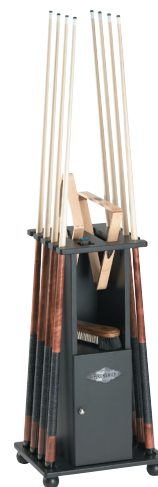

HERITAGE™ AND TRADITIONAL CUE RACKS

Round out your Heritage collection or accent your existing décor with Heritage and Traditional cue racks. Well-built to organize cues and/or billiards accessories, Brunswick Heritage and Traditional cue racks offer exquisitely-designed options for your game room storage.

HERITAGE™ CUE RACKS

PRODUCT SPECIFICATIONS

HERIAGE FLOOR RACK

This freestanding floor rack is designed to hold up to eight cues, two ball racks, chalk, table brush, and additional accessories. Available in chestnut, espresso, matte black, driftwood, rustic grey and tuscana finishes.

Driftwood

Matte Black

HERITAGE WALL RACK

Round out your Heritage collection or accent your existing decor with this beautiful closed back transitional wall rack. The distinguished Louis-Philippe style angled header panel crowns storage for up to eight cues, 8-ball rack, 9-ball rack, set of billiard balls, brush, and chalk. Available in chestnut and espresso finishes.

Chestnut

Espresso

TRADITIONAL WALL RACK

Simple styling and clean lines. Holds up to eight cues or seven cues and a bridge stick. Available in chestnut (shown) and espresso finishes.

Chestnut

Espresso