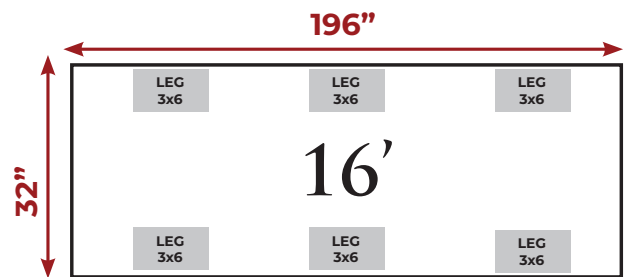

SHUFFLEBOARD

WWW.BLATTBILLIARDS.COM

Height: 30.5" - 31.5"

Suggested Floor Space: 3' x 16'

Height: 30.5" - 31.5"

Suggested Floor Space: 3' x 18'

Height: 30.5" - 31.5"

Suggested Floor Space: 3' x 20'

Height: 30.5" - 31.5"

Suggested Floor Space: 3' x 22'

* All measurements are approximate **