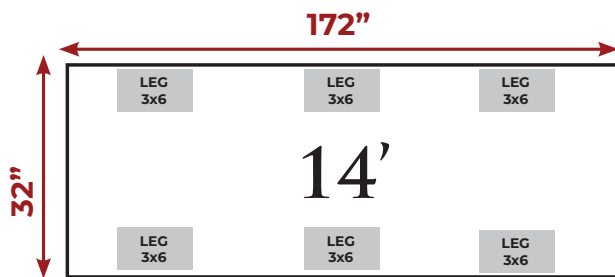

SHUFFLEBOARD

WWW.BLATTBILLIARDS.COM

Height: 30.5" - 31.5"

Suggested Floor Space: 3' x 16'

Height: 30.5" - 31.5"

Suggested Floor Space: 3' x 18'

Height: 30.5" - 31.5"

Suggested Floor Space: 3' x 20'

Height: 30.5" - 31.5"

Suggested Floor Space: 3' x 22'

* All measurements are approximate **