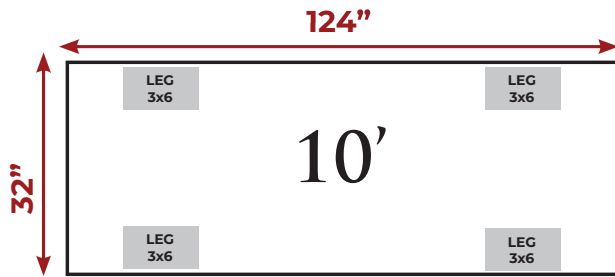

SHUFFLEBOARD

WWW.BLATTBILLIARDS.COM

Height: 30.5" - 31.5"

Suggested Floor Space: 3' x 16'

Height: 30.5" - 31.5"

Suggested Floor Space: 3' x 18'

Height: 30.5" - 31.5"

Suggested Floor Space: 3' x 20'

Height: 30.5" - 31.5"

Suggested Floor Space: 3' x 22'

* All measurements are approximate **