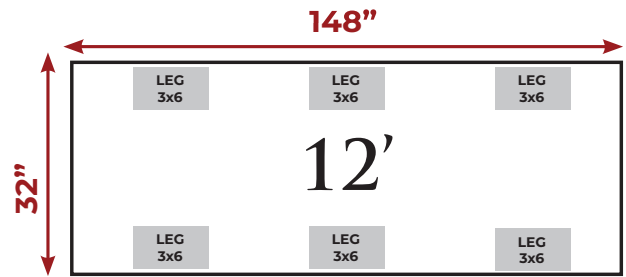

SHUFFLEBOARD

WWW.BLATTBILLIARDS.COM

Height: 30.5" - 31.5"

Suggested Floor Space: 3' x 16'

Height: 30.5" - 31.5"

Suggested Floor Space: 3' x 18'

Height: 30.5" - 31.5"

Suggested Floor Space: 3' x 20'

Height: 30.5" - 31.5"

Suggested Floor Space: 3' x 22'

* All measurements are approximate **