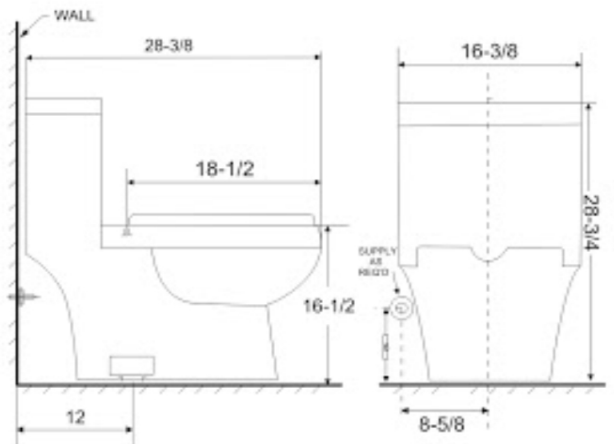

10 Year Limited Warranty on Chinaware.
5 Year Limited Warranty on all mechanical parts.
1 Year Limited Warranty on toilet seat.

Warranty Excluded damages incurred during installation, in-tank cleaners, Labor and shipping fee.