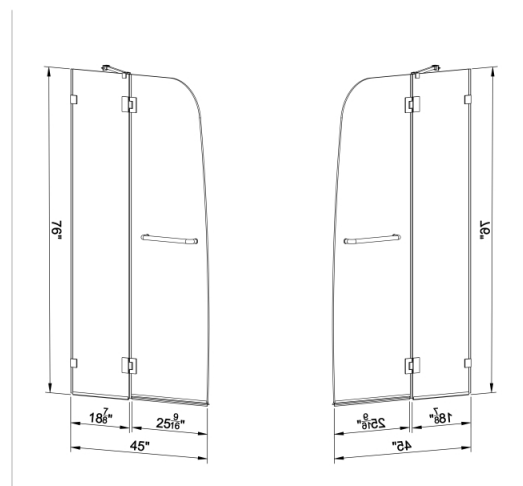

**Additional Features**

Model#	B (Width) x A (Height)	Color	Glass Thickness	Materials	MSRP
TS04-4576C	45" Width x 76" Height	Chrome	(3/8")10MM	304 Stainless Steel / Tempered Glass	\$650

**10 Year Limited Warranty** on all hardware parts. Excluded tempered glass, damage incurred during installation, labor & shipping fee.

**Additional Features**

Model#	B (Width) x A (Height)	Color	Glass Thickness	Materials	MSRP
Tub Door TS04-4560	45" Width x 60" Height	Chrome	(3/8")10MM	304 Stainless Steel / Tempered Glass	\$600

**10 Year Limited Warranty** on all hardware parts. Excluded tempered glass, damage incurred during installation, labor & shipping fee.