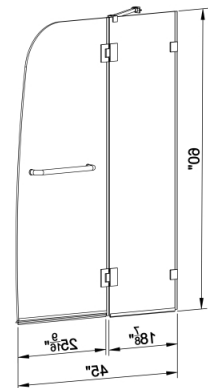

**Additional Features**

Model#	B (Width) x A (Height)	Color	Glass Thickness	Materials	MSRP
TS04-4576C	45" Width x 76" Height	Chrome	(3/8")10MM	304 Stainless Steel / Tempered Glass	\$650

**10 Year Limited Warranty** on all hardware parts. Excluded tempered glass, damage incurred during installation, labor & shipping fee.

**Additional Features**

Model#	B (Width) x A (Height)	Color	Glass Thickness	Materials	MSRP
Tub Door TS04-4560	45" Width x 60" Height	Chrome	(3/8")10MM	304 Stainless Steel / Tempered Glass	\$600

**10 Year Limited Warranty** on all hardware parts. Excluded tempered glass, damage incurred during installation, labor & shipping fee.