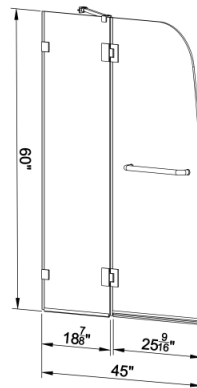

**Additional Features**

Model#	B (Width) x A (Height)	Color	Glass Thickness	Materials	MSRP
TS04-4576C	45" Width x 76" Height	Chrome	(3/8")10MM	304 Stainless Steel / Tempered Glass	\$650

**10 Year Limited Warranty** on all hardware parts. Excluded tempered glass, damage incurred during installation, labor & shipping fee.

**Additional Features**

Model#	B (Width) x A (Height)	Color	Glass Thickness	Materials	MSRP
Tub Door TS04-4560	45" Width x 60" Height	Chrome	(3/8")10MM	304 Stainless Steel / Tempered Glass	\$600

**10 Year Limited Warranty** on all hardware parts. Excluded tempered glass, damage incurred during installation, labor & shipping fee.