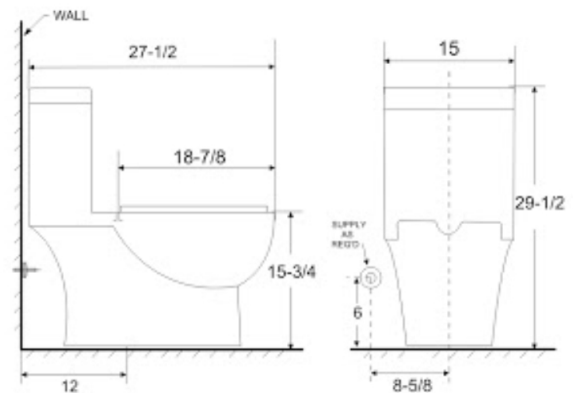

10 Year Limited Warranty on Chinaware.
5 Year Limited Warranty on all mechanical parts.
1 Year Limited Warranty on toilet seat.

Warranty Excluded damages incurred during installation, in-tank cleaners, Labor and shipping fee.