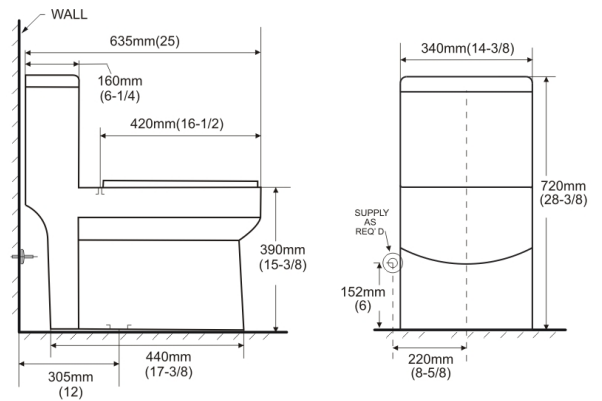

10 Year Limited Warranty on Chinaware.
5 Year Limited Warranty on all mechanical parts.
1 Year Limited Warranty on toilet seat.
Warranty Excluded damages incurred during installation, in-tank cleaners, Labor and shipping fee.