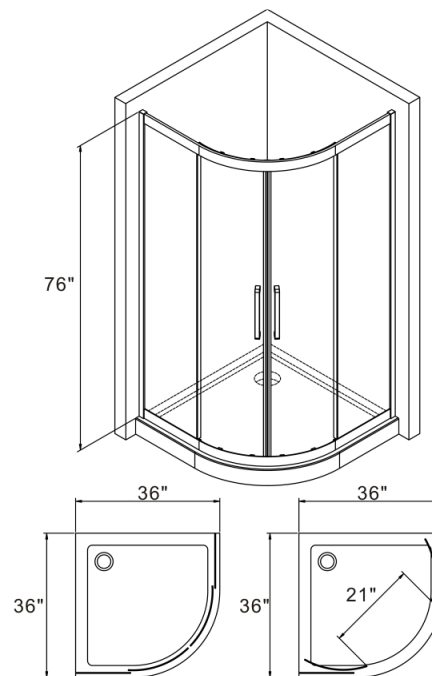

### Additional Features

Model#	Size	Color	Glass Thickness	MSRP	Entrance Opening
NO-063676C	36" Width x 76"Height	Chrome	(5/16") 8MM	\$900	21"
NO-063676NN	36" Width x 76"Height	Brushed Nickel	(5/16") 8MM	\$900	21"

Saddle Base is Free when Purchase Corner shower Door.

Model#	Size	Color	Material	MSRP
NO-06Saddle Base	36" Width x 4"Height	Glossy White	Acrylic	\$0

Shower Base When purchase shower base saddle is not included.

Model#	Size	Color	Material	MSRP
NO-06Base	36" Width x 4"Height	Glossy White	Acrylic	\$400

NO-06Shower Base