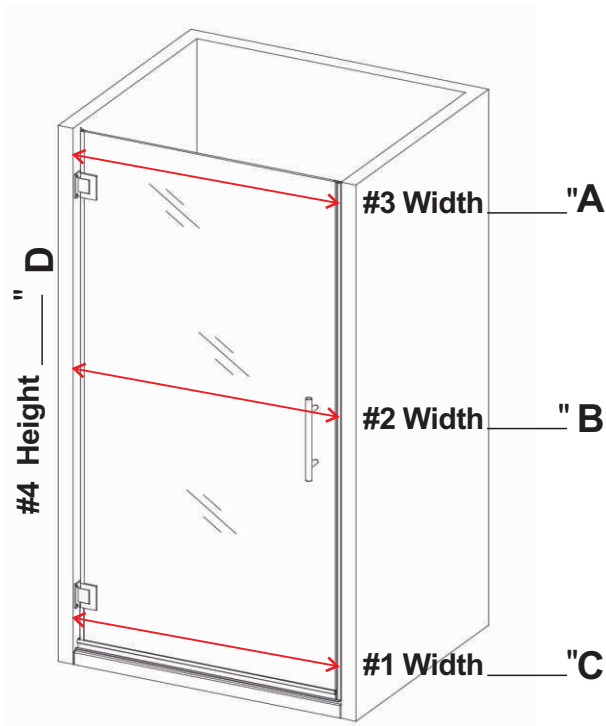

Miko Hinge Door (Opens in / out)

Provide A, B, C Exact Width Size And Max Ceiling Height For A 72" Or 76" Glass Height Fit. Pick A Hardware Finished: Chrome, Brushed Nickel, Matte Black Or Brushed Gold. Confirm, Delivery & Receive, 2-3 Days Lead Time.

*Please Confirm This Information With An istyle Professional To Ensure Accurate Details.

Need Your Exact Measurements

(Even Decimals too 1/8", 1/4", 3/8", 1/2", 5/8", 3/4", 7/8")

Ⓐ : _____ Width

Ⓑ : _____ Width

Ⓒ : _____ Width

Width 24-1/2" W 25-1/2" W
 25" W 26" W

Ⓓ : Height 72" 76"H

MAX Ceiling Height For _____

Company _____

PO# _____

Sales _____

Phone # _____